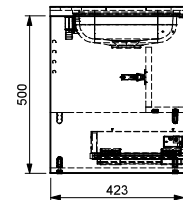

DIMENSIONS (MM):