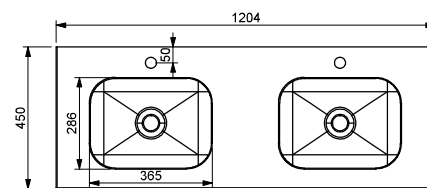

BASIN UNIT

CALIBRE DOUBLE DRAWER BASIN UNIT

1200

SPECIFICATION

- 18mm thick cabinet materials used throughout including back panel
- Matching pressed sides & front panels for perfect colour match.
- Handle-less design - Pull top of drawer to open.
- Soft-close drawers.
- Cabinets are supplied fully assembled.
- Includes a pair of suspension brackets and fixing plates, Wall fixings not included.
- Installation instructions supplied with product.
- Selection Basin / Worktops available
- Removable feature panels to gain easy access to pipes.
- Additional handle choices if required.

External Finish Options

Internal Finish Options

DIMENSIONS (MM):

DOOR STYLE:

Horizontal Fluted

Plain

External Finish	Internal Finish	Fluted	Plain
● Cashmere	Natural Oak	CA12SDDUNOF/EXT	CA12SDDUNOS/EXT
● Cashmere	Pearl Grey	CA12SDDUPGF/EXT	CA12SDDUPGS/EXT
● Midnight Mist	Natural Oak	CA12SDDUNOF/EXT	CA12SDDUPGS/EXT
● Midnight Mist	Pearl Grey	CA12SDDUPGF/EXT	CA12SDDUPGS/EXT
● Indigo	Natural Oak	CA12SDDUNOF/EXT	CA12SDDUNOS/EXT
● Indigo	Pearl Grey	CA12SDDUPGF/EXT	CA12SDDUPGS/EXT