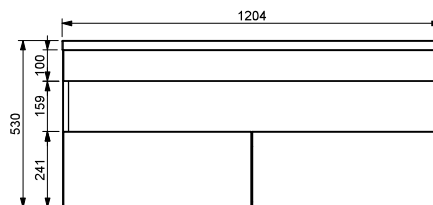

BASIN UNIT

CALIBRE DOUBLE DRAWER BASIN UNIT

1200

SPECIFICATION

- 18mm thick cabinet materials used throughout including back panel
- Matching pressed sides & front panels for perfect colour match.
- Handle-less design - Pull top of drawer to open.
- Soft-close drawers.
- Cabinets are supplied fully assembled.
- Includes a pair of suspension brackets and fixing plates, Wall fixings not included.
- Installation instructions supplied with product.
- Selection Basin / Worktops available
- Removable feature panels to gain easy access to pipes.
- Additional handle choices if required.

External Finish Options

Internal Finish Options

DIMENSIONS (MM):

DOOR STYLE:

Horizontal Fluted

Plain

External Finish	Internal Finish	Fluted	Plain
● Cashmere	Natural Oak	CA12SDDUNOF/EXT	CA12SDDUNOS/EXT
● Cashmere	Pearl Grey	CA12SDDUPGF/EXT	CA12SDDUPGS/EXT
● Midnight Mist	Natural Oak	CA12SDDUNOF/EXT	CA12SDDUPGS/EXT
● Midnight Mist	Pearl Grey	CA12SDDUPGF/EXT	CA12SDDUPGS/EXT
● Indigo	Natural Oak	CA12SDDUNOF/EXT	CA12SDDUNOS/EXT
● Indigo	Pearl Grey	CA12SDDUPGF/EXT	CA12SDDUPGS/EXT