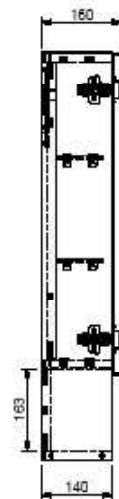

DIMENSIONS (MM):

DOOR STYLE:

External Finish	Internal Finish	Code
● Cashmere	Natural Oak	CAL12MWUNO
● Cashmere	Pearl Grey	CAL12MWUPG
● Midnight Mist	Natural Oak	CAL12MWUNO
● Midnight Mist	Pearl Grey	CAL12MWUPG
● Indigo	Natural Oak	CAL12MWUNO
● Indigo	Pearl Grey	CAL12MWUPG

— est. 1964 —