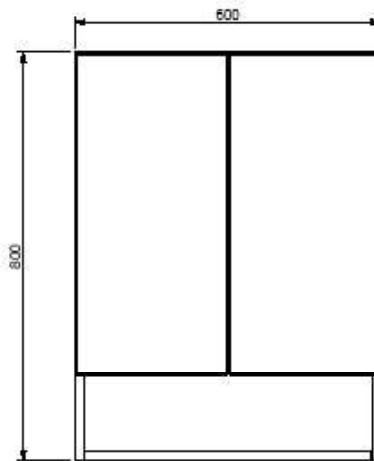

DIMENSIONS (MM):

DOOR STYLE:

External Finish	Internal Finish	Code
● Cashmere	Natural Oak	CAL12MWUNO
● Cashmere	Pearl Grey	CAL12MWUPG
● Midnight Mist	Natural Oak	CAL12MWUNO
● Midnight Mist	Pearl Grey	CAL12MWUPG
● Indigo	Natural Oak	CAL12MWUNO
● Indigo	Pearl Grey	CAL12MWUPG

— est. 1964 —