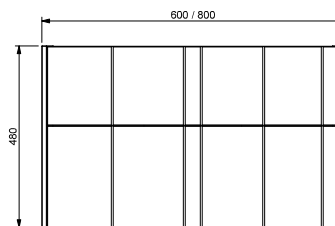

### DIMENSIONS (MM):

Bay 600mm Single Drawer Unit  
(W)600mm x (H)480mm x (D)500mm

Bay 800mm Single Drawer Unit  
(W)800mm x (H)480mm x (D)500mm

Unit Finish	Code
Sage Green	BAY6DDU/EXB
Midnight Mist	BAY6DDU/EXB
Sage Green	BAY8DDU/EXB
Midnight Mist	BAY8DDU/EXB