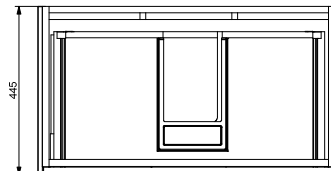

### DIMENSIONS (MM):

Bay 600mm Single Drawer Unit  
(W)600mm x (H)480mm x (D)500mm

Bay 800mm Single Drawer Unit  
(W)800mm x (H)480mm x (D)500mm

Unit Finish	Code
Sage Green	BAY6DDU/EXB
Midnight Mist	BAY6DDU/EXB
Sage Green	BAY8DDU/EXB
Midnight Mist	BAY8DDU/EXB