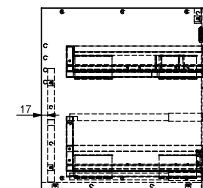

### DIMENSIONS (MM):

Bay 600mm Single Drawer Unit  
(W)600mm x (H)480mm x (D)500mm

Bay 800mm Single Drawer Unit  
(W)800mm x (H)480mm x (D)500mm

Unit Finish	Code
Sage Green	BAY6DDU/EXB
Midnight Mist	BAY6DDU/EXB
Sage Green	BAY8DDU/EXB
Midnight Mist	BAY8DDU/EXB