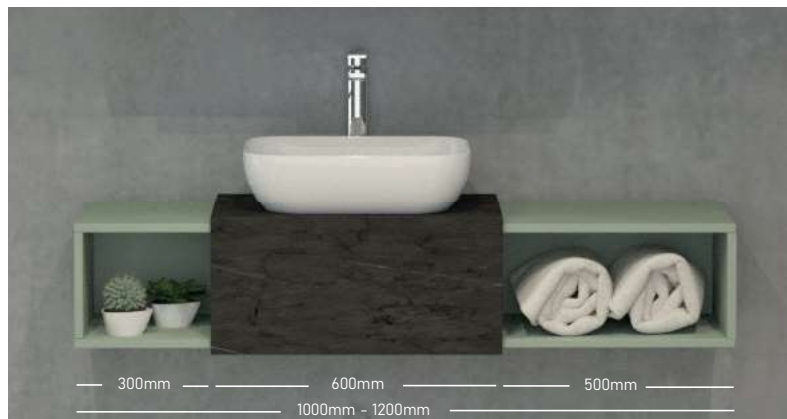

BASIN UNIT

LATITUDE 1000MM - 1200MM VANITY UNIT
 X1 300MM & x1 500MM STORAGE BOXES

1000/
1200

SPECIFICATION

- 18mm thick cabinet materials used throughout including back panel
- 2mm Impact Resistant edging All Round
- Cabinets are supplied fully assembled.
- Includes a pair of suspension brackets and fixing plates, Wall fixings not included.
- Installation instructions supplied with product.
- Choice of Sit On Basins available.
- East access to pipes
- Easy on site adjustable installation width

Storage Box Finish Options

Sage Green

Dust Grey Matt

Countertop Finish Options

Black Marble

White Marble

DIMENSIONS (MM):

Storage Boxes (W)300/500mm x (H)255mm x (D)350mm
 Countertop (W)600mm x (H)285mm x (D)365mm