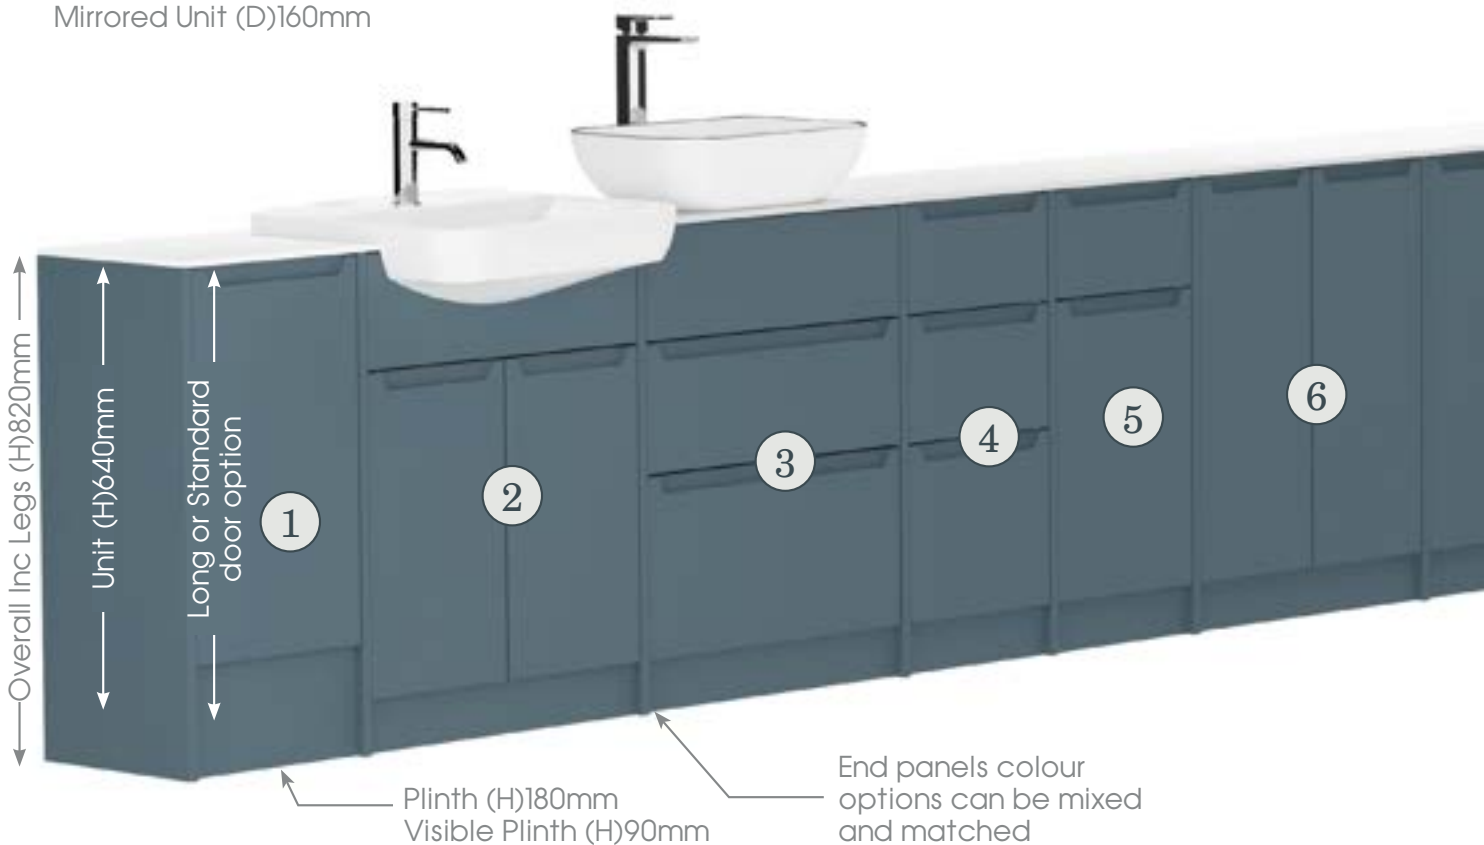

Unit (D) 250mm
Mirrored Unit (D)160mm