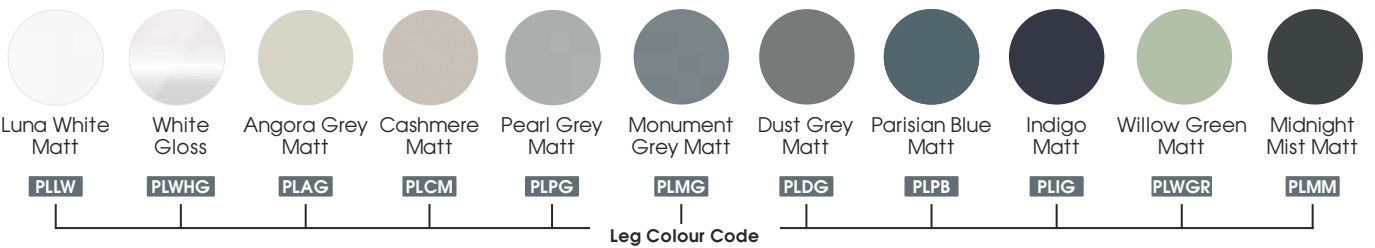

(W)300mm x (D)360mm

1440mm VIR3WHSU £606.10

Everest Tall Unit

(W)300mm x (D)360mm

1440mm 3WHSU £606.10

(H)340mm x (D)50mm
£67.93

+

Note: Decorative legs sold in pairs