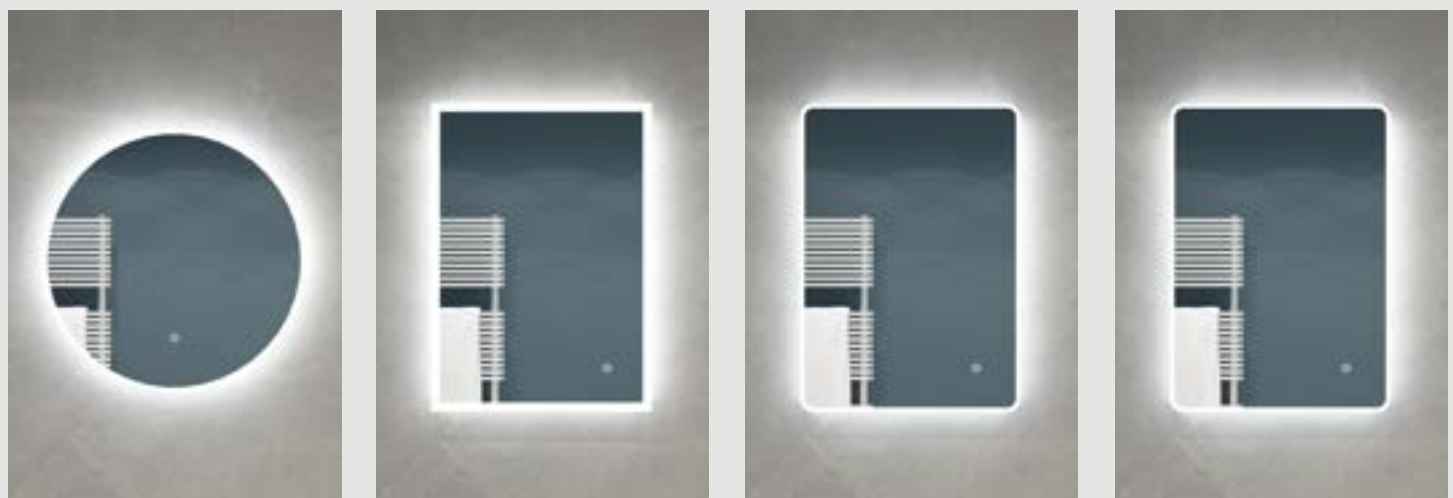

LUXURIOUS MOOD LIGHTING

Illuminated Mirrors

Enhance your bathroom with an LED illuminated or colour-changing mirror, letting you adjust lighting and mood with ease. All mirrors feature demisters, with selected models offering shaver sockets and Bluetooth speakers for added convenience and entertainment.

6000K	4500K	3000K
Daylight White Light Brightens those early mornings and provides the best light for your morning routine.	Natural White Light Perfect getting ready for a big night out or for helping you look your best.	Relaxing Warm White The ideal light to help you relax and unwind at the end of the day.

FEATURES

LED Bulbs	1 LED Colour Light	3 LED Colour Light	Can be hung Vertically or Horizontally	De-mister	Shaver Socket	20W (IP44)	Touch Sensor Control	Dimmable Mood Lighting	Bluetooth

Solstice Illuminated Mirror (Diameter) 600mm SOLSTICEMIR £482.74	Aurora Illuminated Mirror (W)500mm x (H)700mm AURORAMIR £508.50	Serenity Illuminated Mirror (W)500mm x (H)700mm SERENMIR £418.37	Essence Illuminated Mirror (W)500mm x (H)700mm ESSENMIR £289.64