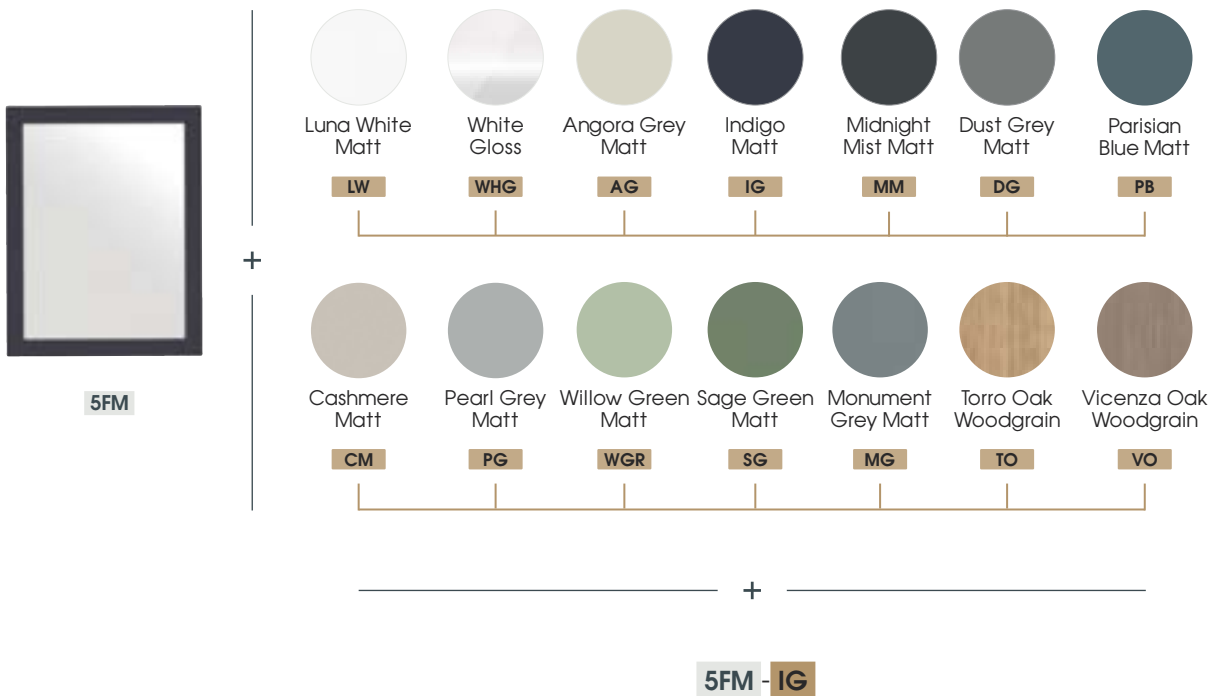

A TOUCH OF EFFORTLESS STYLE

Framed Mirrors

Add effortless style with our framed mirrors, designed to suit any bathroom. Available in 12 neutral tones and 2 woodgrain finishes, with three widths and a recessed back for a subtle floating effect—perfect for pairing with LED mood lighting.

To build your code for Framed Mirror, please specify Unit code plus colour code when ordering.
For example when ordering **500mm Framed Mirror in Indigo Matt** please order:

500 Framed Mirror
(H)640mm x (D)36mm

500mm   5FM   £282.78