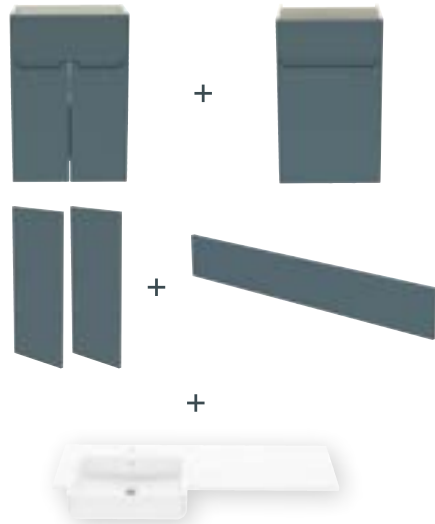

1045 Combo

x1	500mm Basin Unit Long Door	5BU-LD	£440.83
x1	500mm WC Unit	5WC	£438.35
x2	Base Unit End Panel	820CEP	£71.06
x1	Plinth	13P18	£50.16
x1	1045mm Lomond All-in-one Basin	LM1045	£438.00