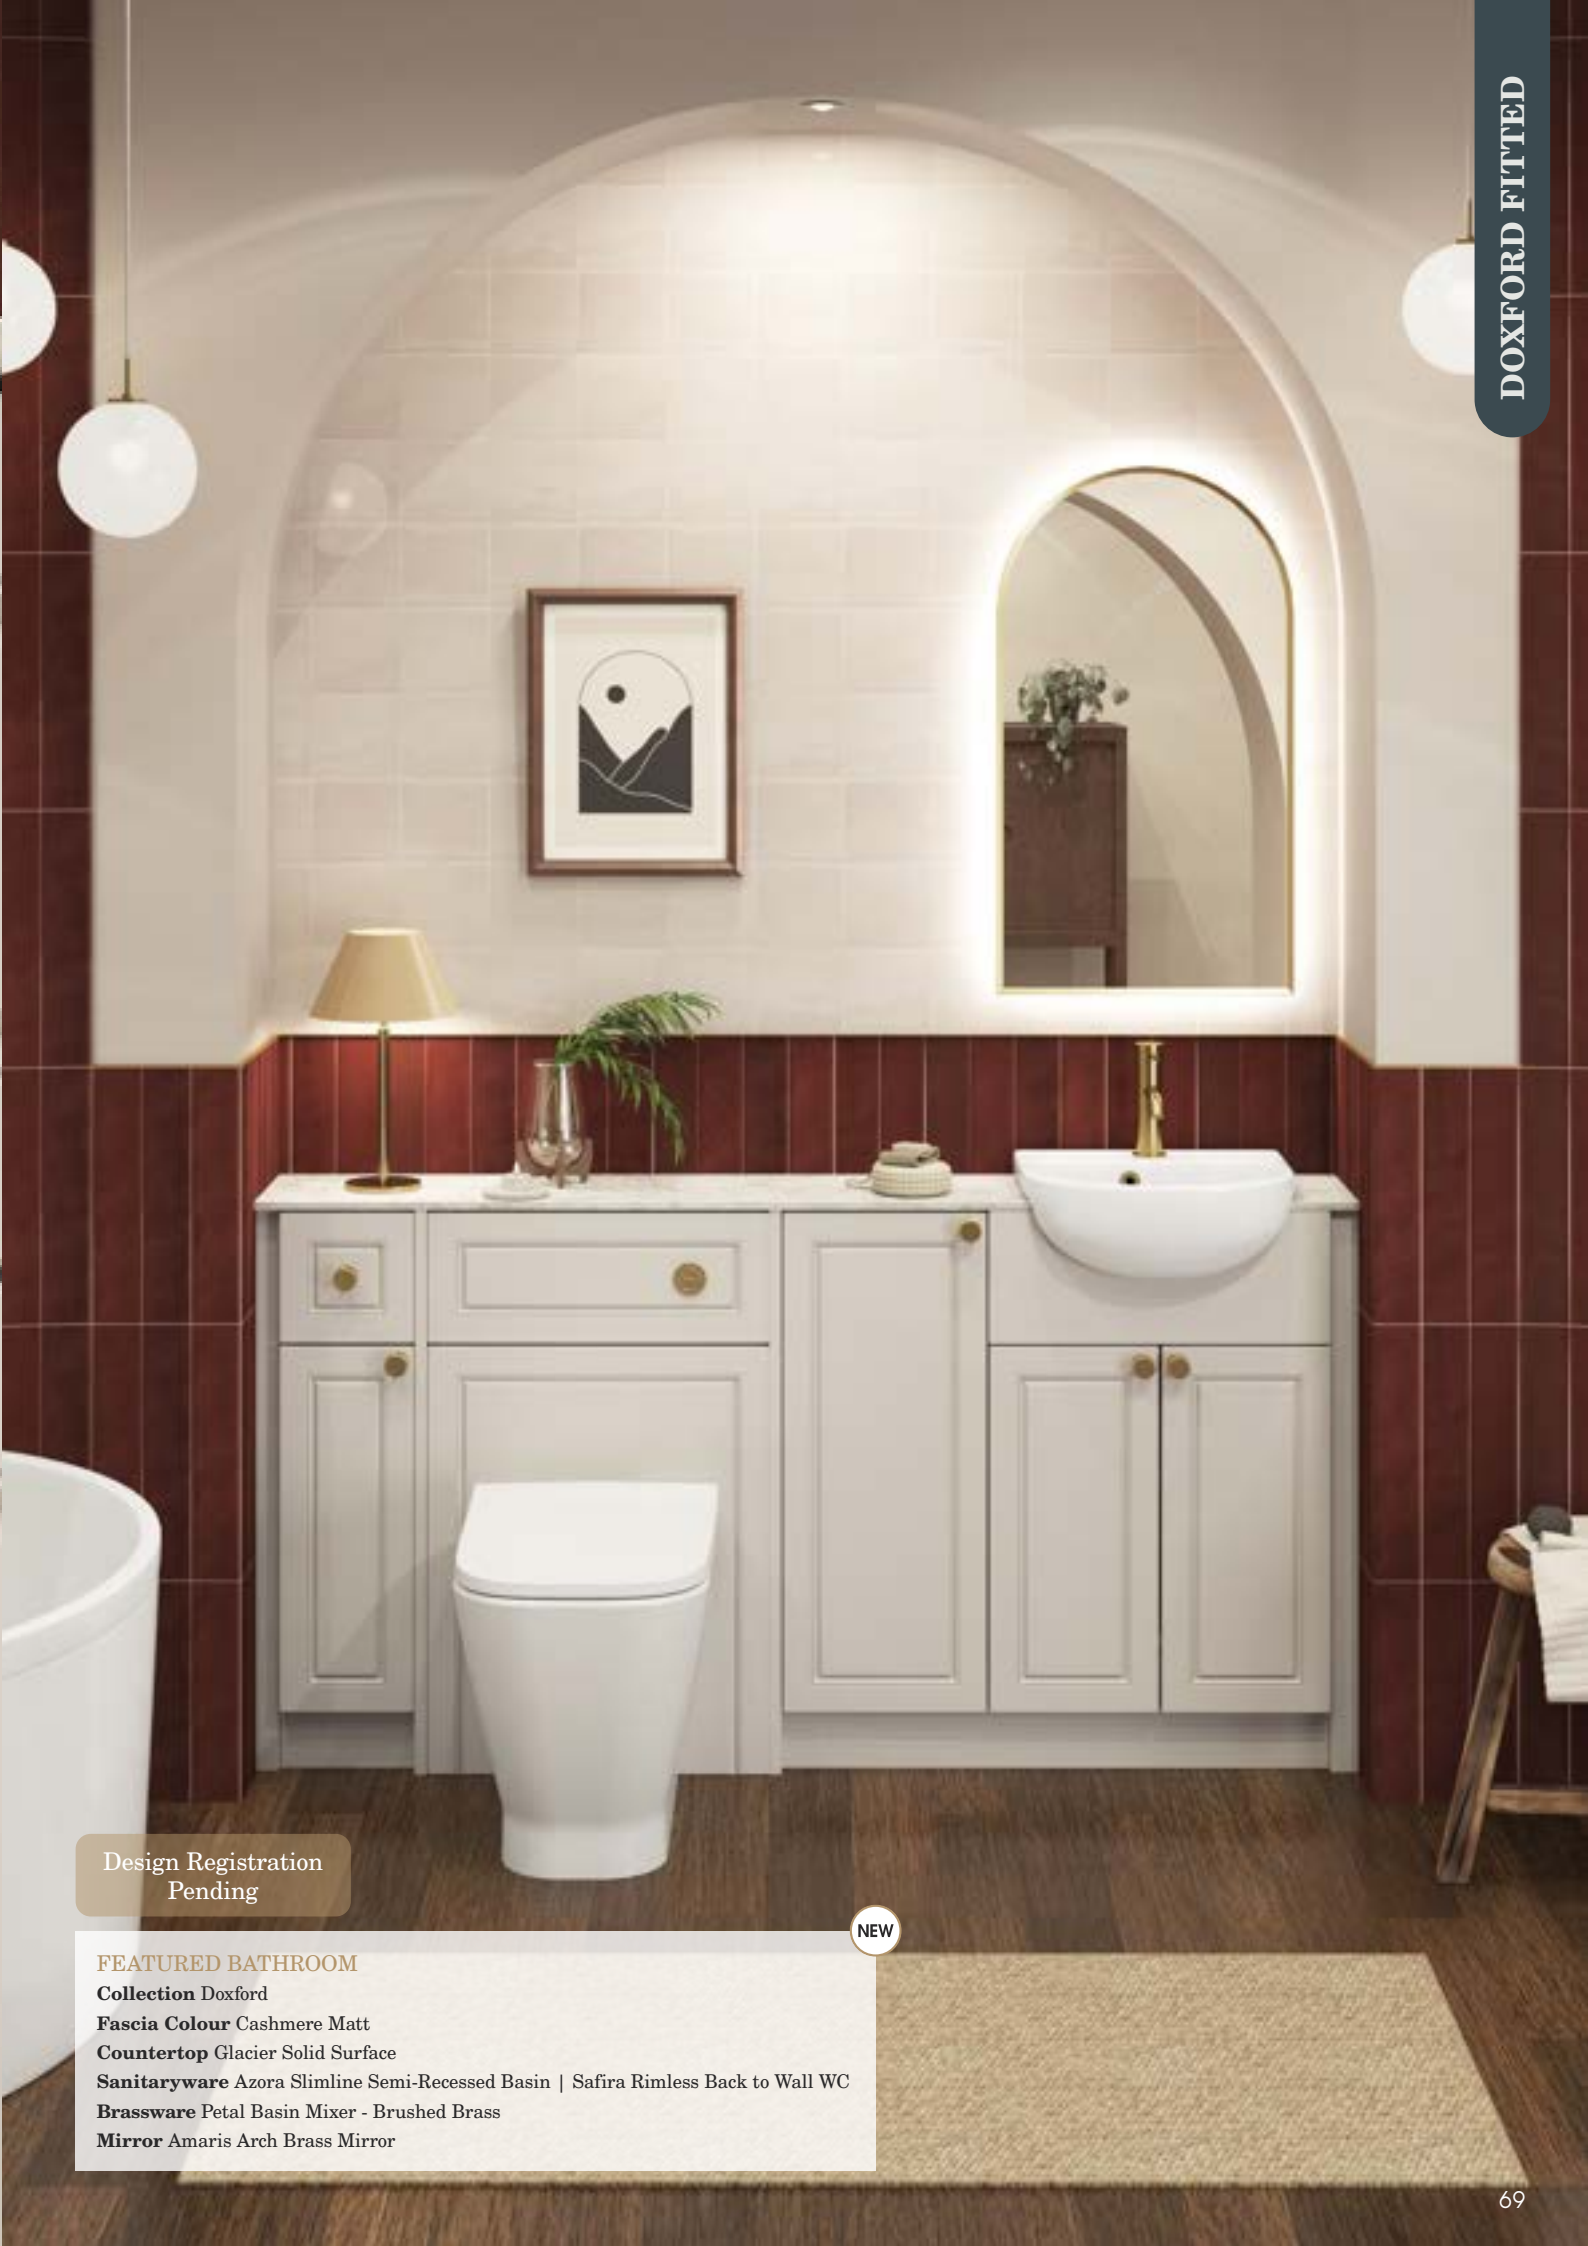

Design Registration
Pending

NEW

FEATURED BATHROOM

Collection Doxford

Fascia Colour Cashmere Matt

Countertop Glacier Solid Surface

Sanitaryware Azora Slimline Semi-Recessed Basin | Safira Rimless Back to Wall WC