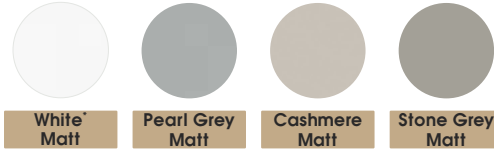

CL60BCB/NI
- Parisian Blue Matt

*White Matt is not available with Natural Oak internals