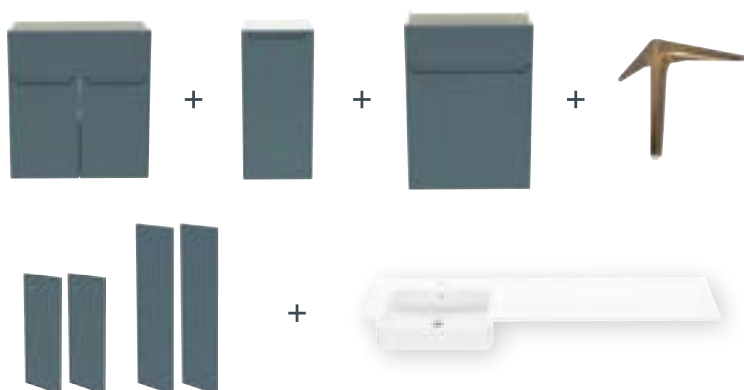

All-in-one basin unit combo options

1580 Combo			
x1	600mm Basin Unit Standard Door	6BU-SD	£440.83
x1	300mm 1 Door base unit	300CU-SD	£275.75
x1	600mm WC Unit	6WC	£438.35
x2	Base Unit End Panel	820CEP	£71.06
x2	Base Unit End Panel	640CEP	£60.24
x1	1580mm Lomond All-in-one Basin	LM1580	£610.70
x1	Brushed Brass Corner Leg	DBRCL	£35.00