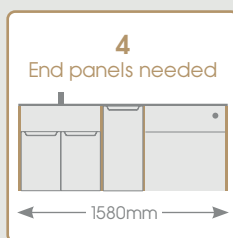

Lomond Slimline
Gel-Cast All-In-One Basin

(W)1580mm x (H)130mm x (D)330mm

Right Hand	SLM1580-RH	£610.70
Left Hand	SLM1580-LH	£610.70

Includes Chrome & White overflow ring.
Please use a **slotted** waste
with this basin

1045mm Lomond basins have been designed to be used in conjunction with **x1 500mm basin unit, x1 500mm WC unit and x2 20mm cabinet end panels.**

1260mm Lomond basins have been designed to be used in conjunction with **x1 600mm basin unit, x1 600mm WC unit and x3 20mm cabinet end panels.**

1580mm Lomond basins have been designed to be used in conjunction with **x1 600mm basin unit, x1 300 base unit, x1 600mm WC unit and x4 20mm cabinet end panels.**

Please ensure you order the appropriate number of end panels when ordering your furniture.