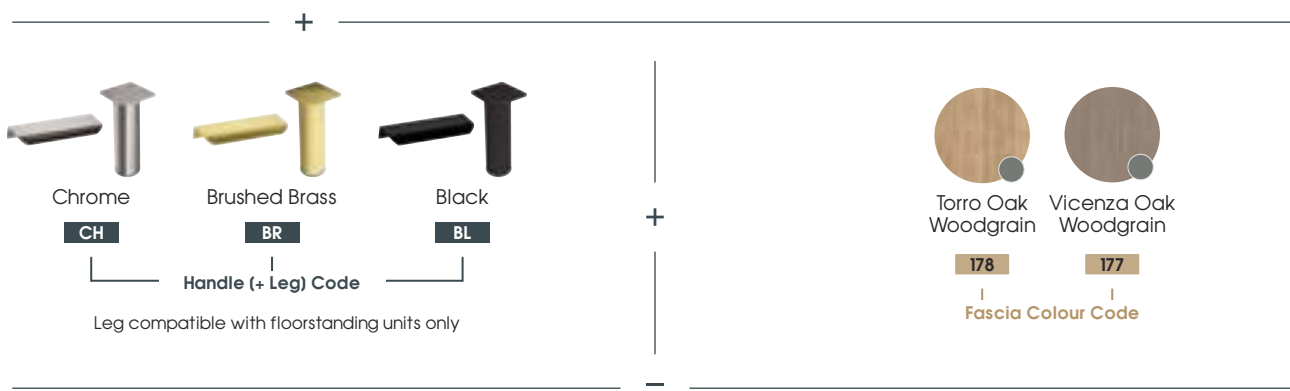

LIN6DDWSBU - CH - 178

BASIN UNITS

TALL UNIT

2 Drawer
Wall Mounted