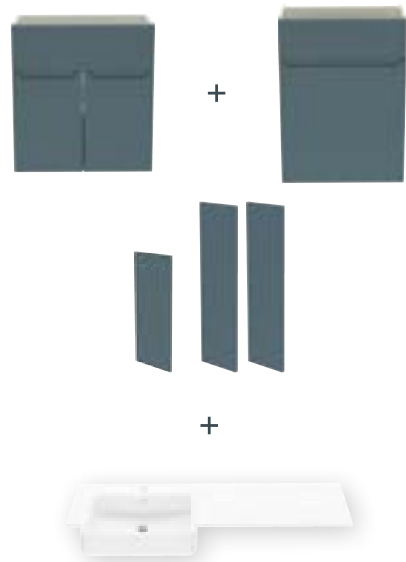

1260 Combo

x1	600mm Basin Unit Standard Door	6BU-SD	£440.83
x1	600mm WC Unit	6WC	£438.35
x2	Base Unit End Panel	820CEP	£71.06
x1	Base Unit End Panel	640CEP	£60.24
x1	1260mm Lomond All-in-one Basin	LM1260	£537.58