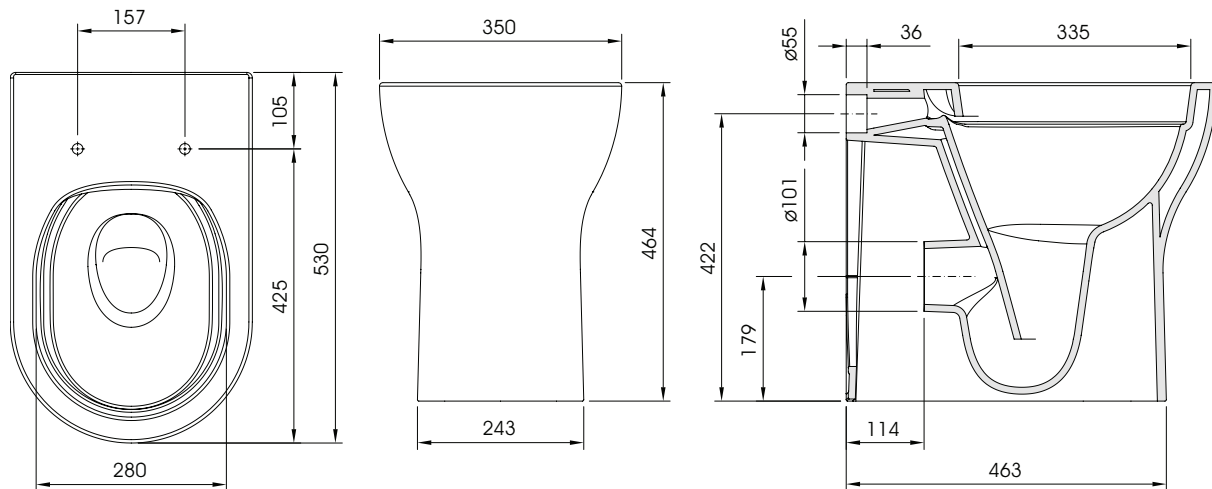

Diagrams not to scale.
All dimensions in mm tolerance of +/- 2mm

Specification:

- Includes Soft Close Seat

Unit Weight: 27.2kg