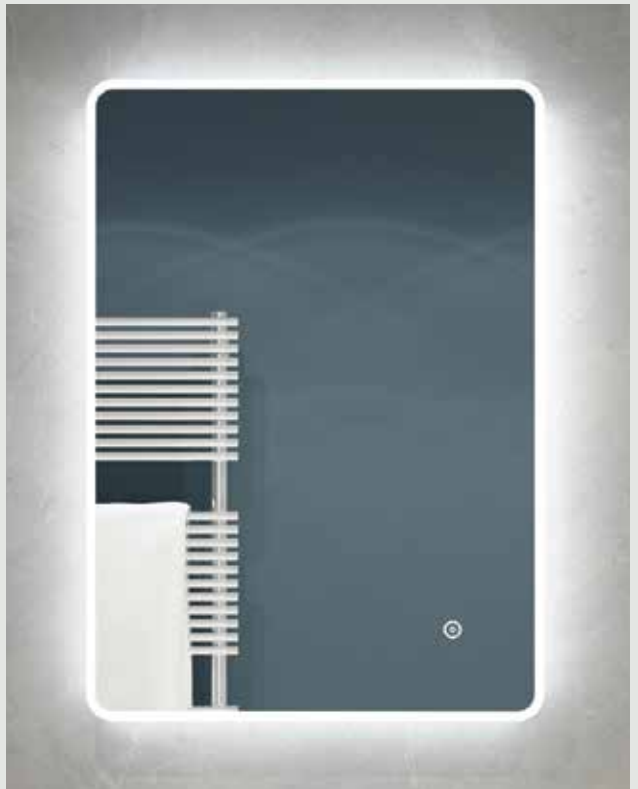

ESSENCE

Size (W)500mm x (H)700mm Code ESSENMIR Price £277.18