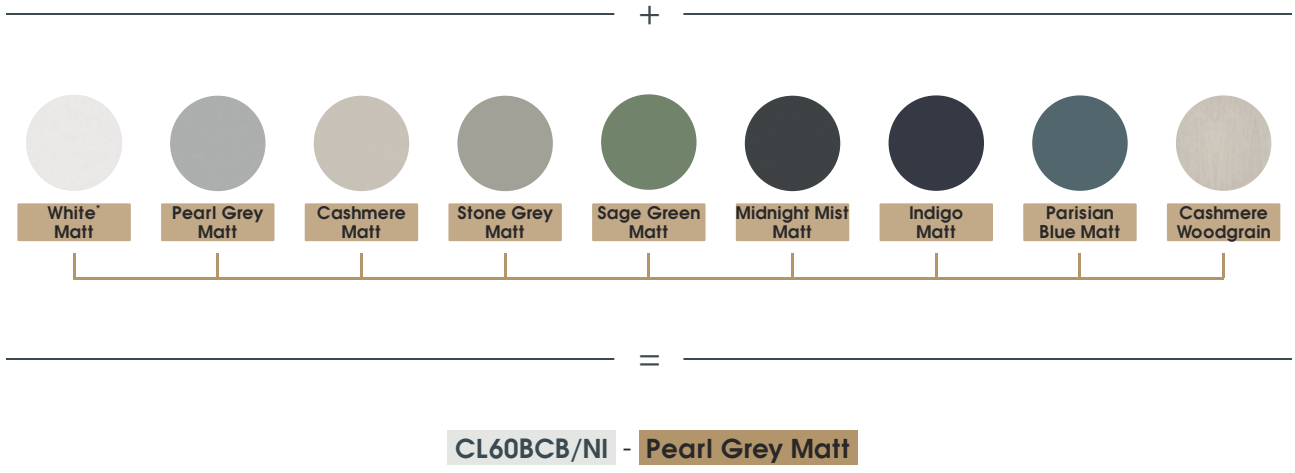

* Not available with Natural Oak internals