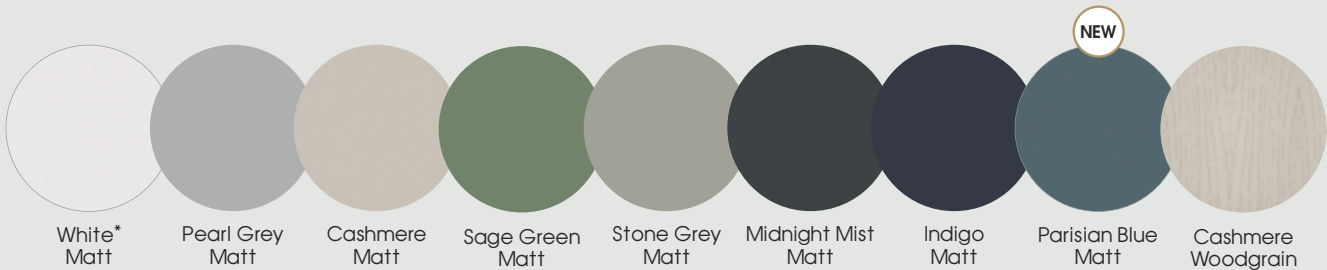

3 HANDLE

4 FASCIA COLOUR

5 INTERNAL COLOUR