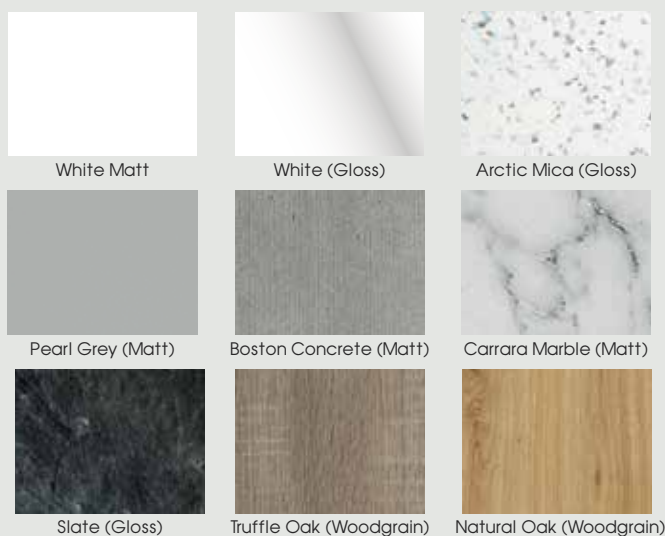

Our laminate countertops are available in a stylish selection of finishes to perfectly complement all our furniture ranges. All of our laminate countertops are easy to install and come complete with appropriate sealing strips.

We offer a cut to size service between 1m & 3m and we will cut and finish as required. Please state required size when ordering.

22mm LAMINATE

Size	Code	Price
(W)555mm x (D)365mm x (H)22mm	CL/555WCCT	£90.67
(W)605mm x (D)250mm x (H)22mm	605WCCT	£104.63
(W)605mm x (D)450mm x (H)22mm	CL/605CT	£102.76
(W)805mm x (D)450mm x (H)22mm	805CT	£131.17
(W)1205mm x (D)450mm x (H)22mm	CL/1205CT	£173.78
(W)1000mm x (D)365mm x (H)22mm	100CT22	£132.97
(W)1500mm x (D)365mm x (H)22mm	150CT22	£169.25
(W)2000mm x (D)365mm x (H)22mm	200CT22	£214.57
(W)3000mm x (D)365mm x (H)22mm	300CT22	£308.27
(W)Per100mm x (D)365mm x (H)22mm	CTPT36522	£14.20
(W)1000mm x (D)250mm x (H)22mm	SL100CT22	£132.97
(W)1500mm x (D)250mm x (H)22mm	SL150CT22	£169.25
(W)2000mm x (D)250mm x (H)22mm	SL200CT22	£214.57
(W)Per100mm x (D)250mm x (H)22mm	CTPT25022	£14.20

*Available in 365mm & 250mm depth only

28mm LAMINATE NOT SUITABLE FOR VANITY RANGE

Size	Code	Matt	Gloss
(W)1000mm x (D)365mm x (H)28mm	100CT	£96.71	£114.84
(W)1500mm x (D)365mm x (H)28mm	150CT	£131.47	£152.63
(W)2000mm x (D)365mm x (H)28mm	200CT	£167.74	£188.89
(W)3000mm x (D)365mm x (H)28mm	300CT	£231.20	£272.00
(W)Per100mm x (D)365mm x (H)28mm	CTPT365	£12.02	£13.51
(W)1000mm x (D)250mm x (H)28mm	SL100CT	£96.71	£114.84
(W)1500mm x (D)250mm x (H)28mm	SL150CT	£131.47	£152.63
(W)2000mm x (D)250mm x (H)28mm	SL200CT	£167.74	£188.89
(W)Per100mm x (D)250mm x (H)28mm	CTPT250	£12.02	£13.51

Butt & Scribe Joint (Masons Mitre) Detailed drawing will be required.   B/S   £59.14