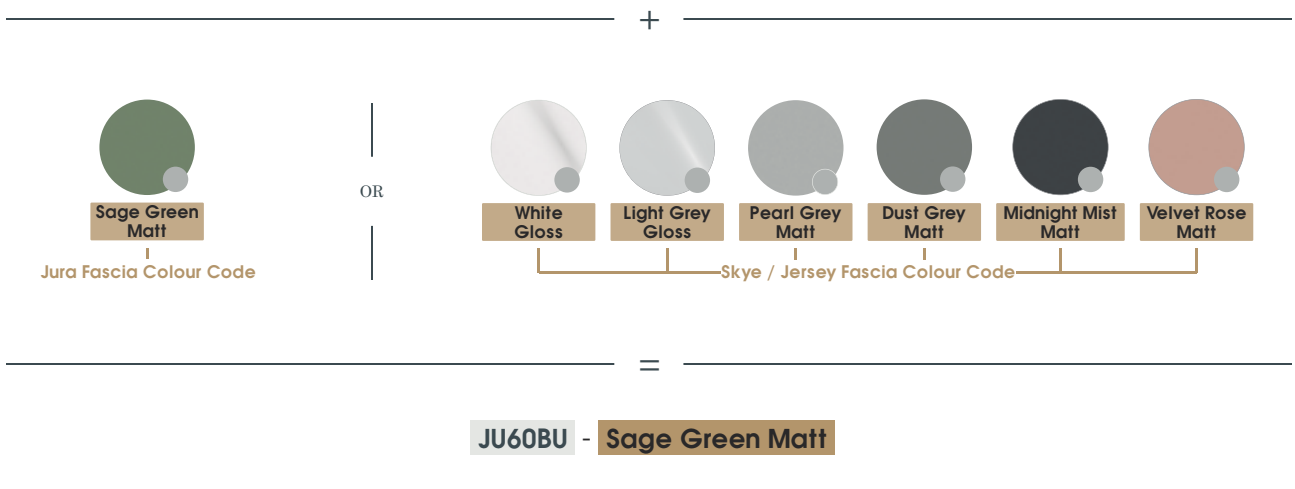

2 DOOR BASIN UNITS

360mm Depth

(H)640mm** x (D)360mm

500mm	JU50BU	£393.08
600mm	JU60BU	£421.85

245mm Depth

(H)640mm** x (D)245mm

500mm	2/JU50BU	£393.08
600mm	2/JU60BU	£421.85

**Height 820mm with legs

360mm Depth

(H)640mm** x (D)360mm

500mm	S50BU	£393.08
600mm	S60BU	£421.85

245mm Depth

(H)640mm** x (D)245mm

500mm	2/S50BU	£393.08
600mm	2/S60BU	£421.85

**Height 820mm with legs

360mm Depth

(H)640mm** x (D)360mm

500mm	S50BU	£393.08
600mm	S60BU	£421.85

245mm Depth

(H)640mm** x (D)245mm

500mm	2/S50BU	£393.08
600mm	2/S60BU	£421.85

**Height 820mm with legs