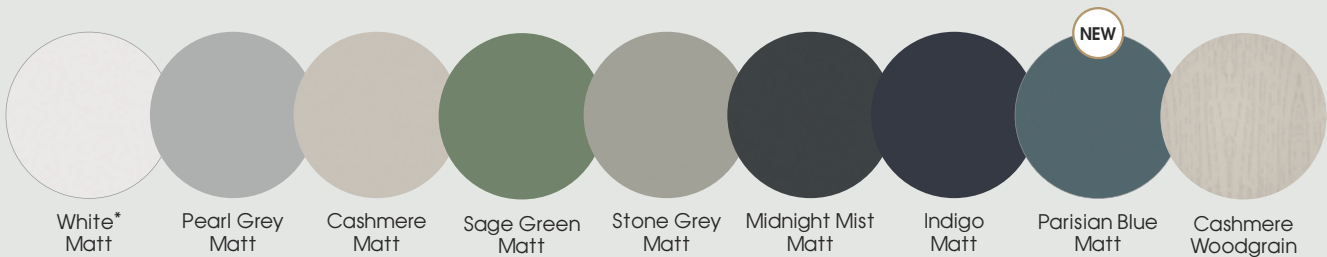

4 HANDLE

5 FASCIA COLOUR