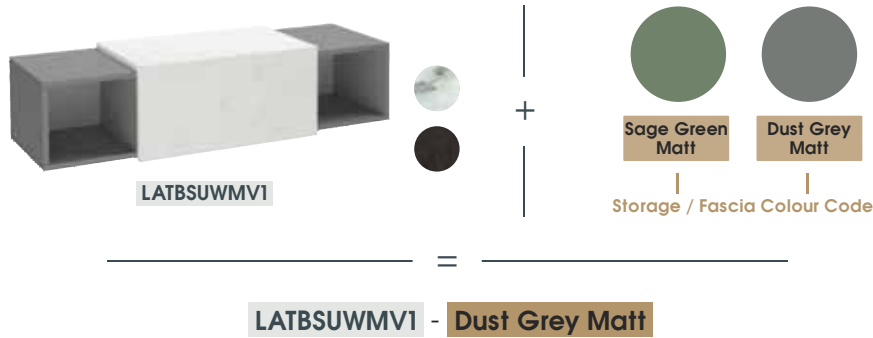

# Latitude | Specification & Pricing

To build your code for Latitude, please specify Unit & Countertop colour code plus Storage/Fascia colour code when ordering. For example when ordering **Latitude 800-1100mm Vanity Unit with White Marble Countertop & Dust Grey Matt Storage/Fascia colour** please order: