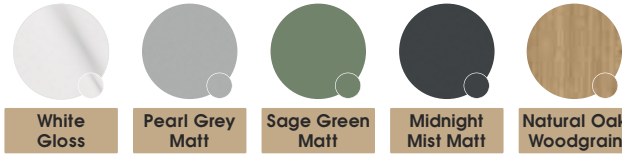

White Gloss Pearl Grey Matt Sage Green Matt Midnight Mist Matt Natural Oak Woodgrain

Fascia Colour Code

=

CM6SDWSBU - Pearl Grey Matt