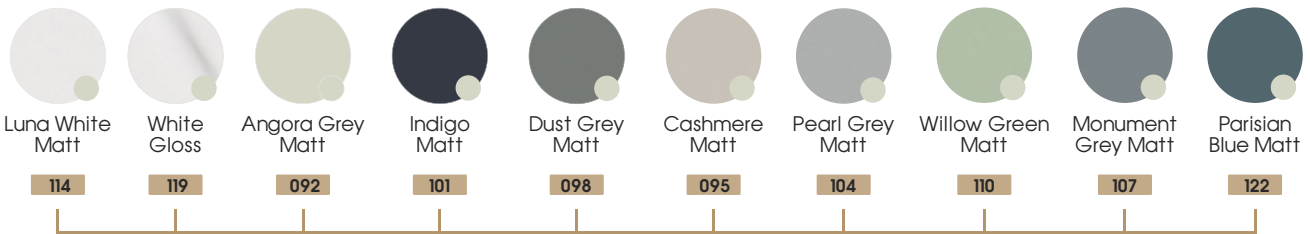

Luna White Matt 114   White Gloss 119   Angora Grey Matt 092   Indigo Matt 101   Dust Grey Matt 098   Cashmere Matt 095   Pearl Grey Matt 104   Willow Green Matt 110   Monument Grey Matt 107   Parisian Blue Matt 122

=

6BU-SD - 098

2 DOOR BASIN UNITS

2 DOOR CURVED BASIN UNITS

NEW

365mm Depth

(H)640mm x (D)365mm

500mm	5BU-SD	£421.85
600mm	6BU-SD	£421.85
700mm	7BU-SD	£421.85

250mm Depth

(H)640mm* x (D)250mm

500mm	S5BU-SD	£421.85
600mm	S6BU-SD	£421.85
700mm	S7BU-SD	£421.85

365mm Depth

(H)640mm (door 730mm) x (D)365mm

500mm	5BU-LD	£421.85
600mm	6BU-LD	£421.85
700mm	7BU-LD	£421.85

250mm Depth

(H)640mm* (door 730mm) x (D)250mm

500mm	S5BU-LD	£421.85
600mm	S6BU-LD	£421.85
700mm	S7BU-LD	£421.85

Standard Door

455mm Depth

(H)670mm x (D)455mm

600mm	6CVBUB-SD	£900.80

455mm Depth

(H)640mm (door 760mm) x (D)365mm

600mm	6CVBUB-LD	£900.80

The 2 Door Curved Basin Units come complete with a curved gel cast basin & White + Chrome overflow rings