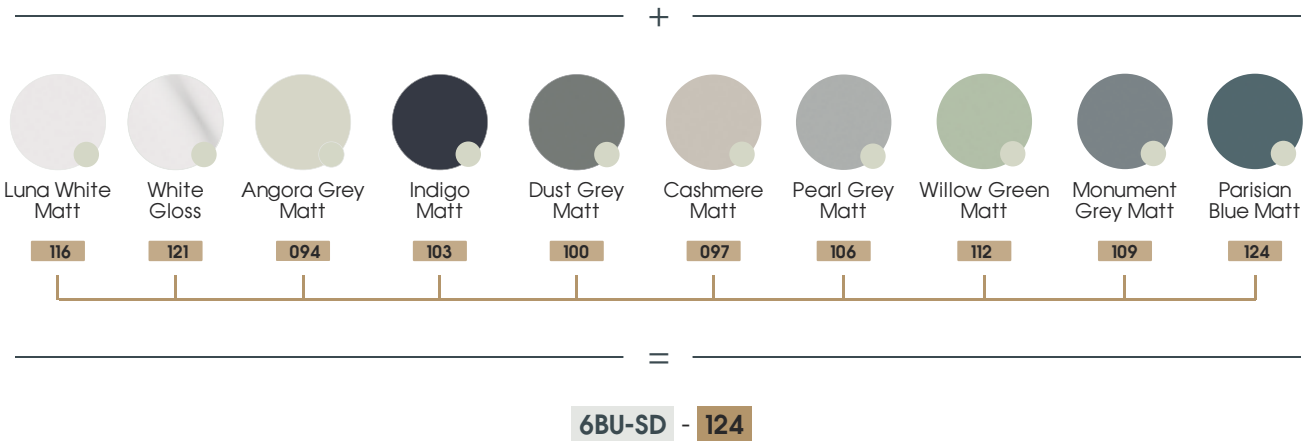

2 DOOR BASIN UNITS

2 DOOR CURVED BASIN UNITS

NEW

365mm Depth

(H)640mm x (D)365mm

500mm	5BU-SD	£421.85
600mm	6BU-SD	£421.85
700mm	7BU-SD	£421.85

250mm Depth

(H)640mm x (D)250mm

500mm	S5BU-SD	£421.85
600mm	S6BU-SD	£421.85
700mm	S7BU-SD	£421.85

365mm Depth

(H)640mm (door 730mm) x (D)365mm

500mm	5BU-LD	£421.85
600mm	6BU-LD	£421.85
700mm	7BU-LD	£421.85

250mm Depth

(H)640mm (door 730mm) x (D)250mm

500mm	S5BU-LD	£421.85
600mm	S6BU-LD	£421.85
700mm	S7BU-LD	£421.85

455mm Depth

(H)670mm

600mm	6CVBUB-SD	£900.80

455mm Depth

(H)640mm (door 760mm)

600mm	6CVBUB-LD	£900.80

The 2 Door Curved Basin Units come complete with a curved gel cast basin & White + Chrome overflow rings