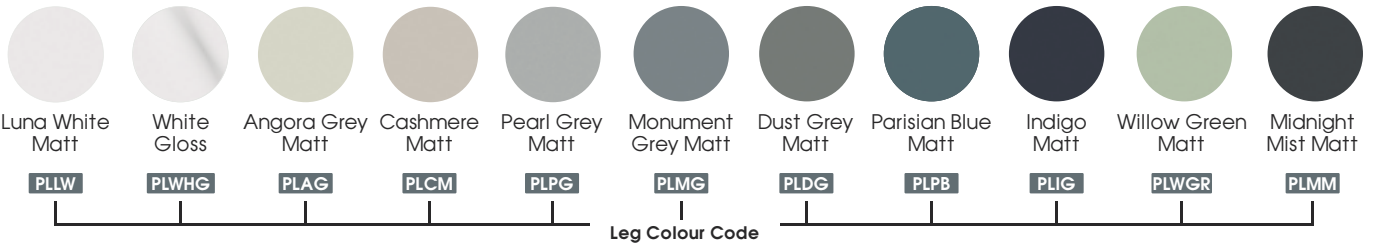

FEATURED BATHROOM

Collection Sonar

Fascia Colour Cashmere Matt

Countertop Black Marble Compact Laminate

Sanitaryware Lagoon vessel basin

Brassware Peak tall basin mixer - Matt Black