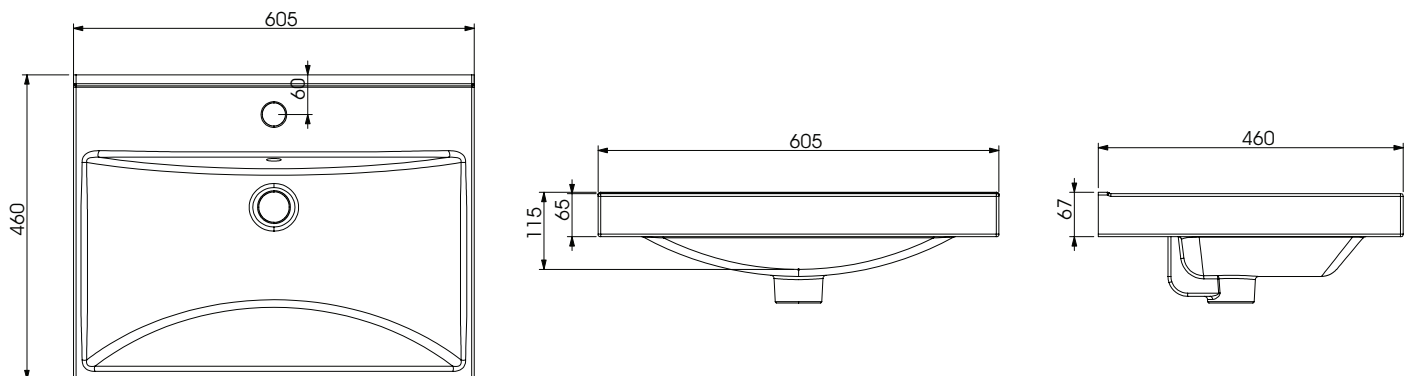

Diagrams not to scale.
All dimensions in mm tolerance of +/- 10mm

Specification:

- Use a Slotted waste with this basin
- Includes White & Chrome overflow rings
- Suitable for vanity products (Cruise, Everest, Sonar & Virtue)

Unit Weight:	14.1kg
Material	Ceramic