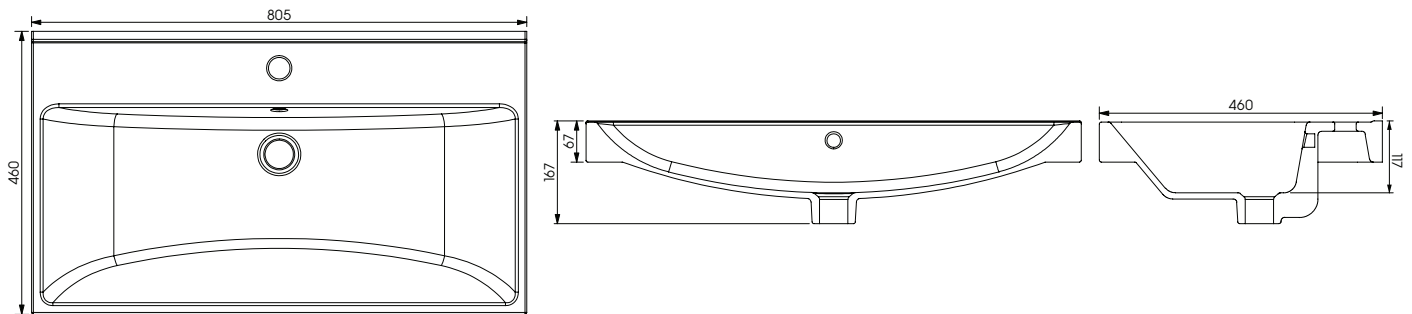

Diagrams not to scale.  
All dimensions in mm tolerance of +/- 10mm

Specification:

- Use a Slotted waste with this basin
- Includes White & Chrome overflow rings
- Suitable for vanity products (Cruise, Everest, Sonar & Virtue)

Unit Weight:	16.5kg
Material	Ceramic