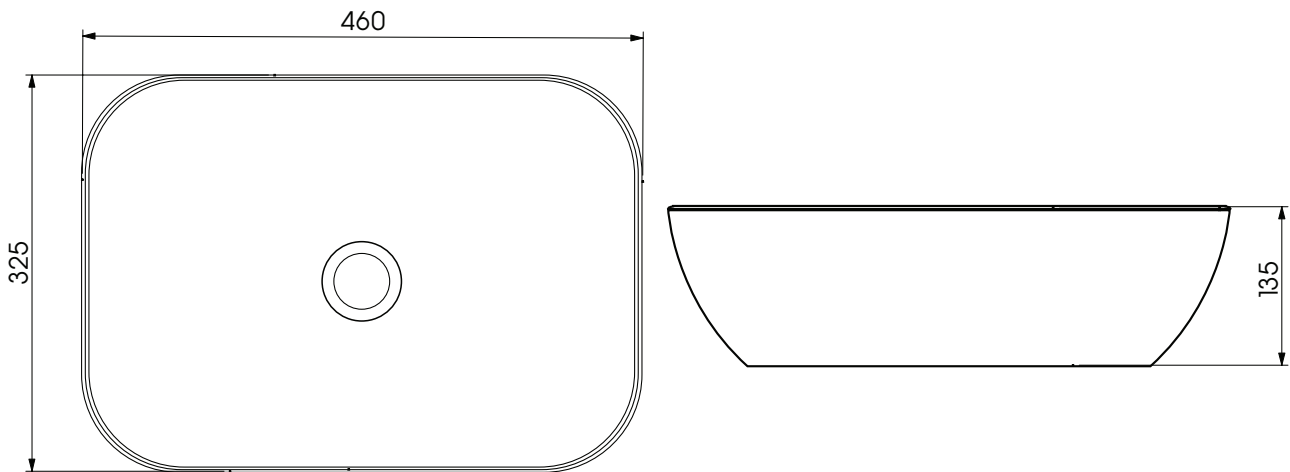

Diagrams not to scale.
All dimensions in mm tolerance of +/- 10mm

Specification:

- Use a Unslotted waste with this basin

Unit Weight:	8.4kg
Material	Ceramic