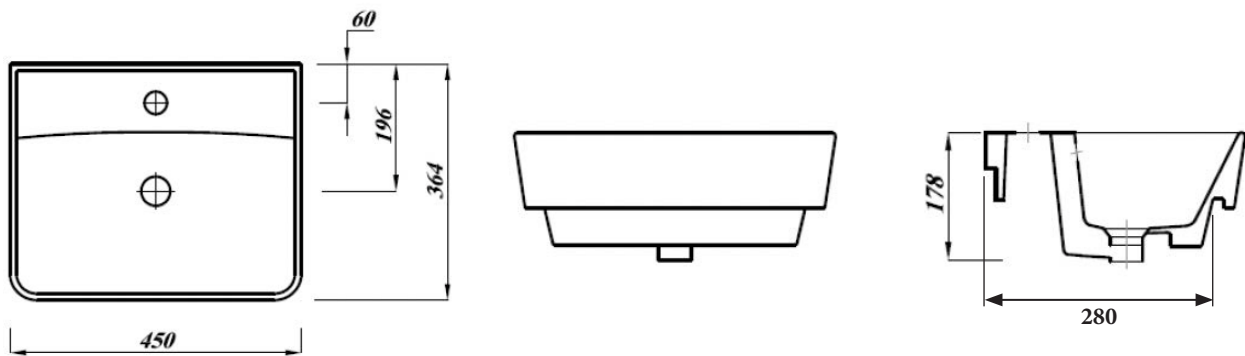

Diagrams not to scale.
All dimensions in mm tolerance of +/- 2mm

Specification:

- Thin lipped and distinctive step profile
- Use a Slotted waste with this basin
- Complete with Chrome effect overflow ring

Unit Weight:	12.5kg
Material	Ceramic