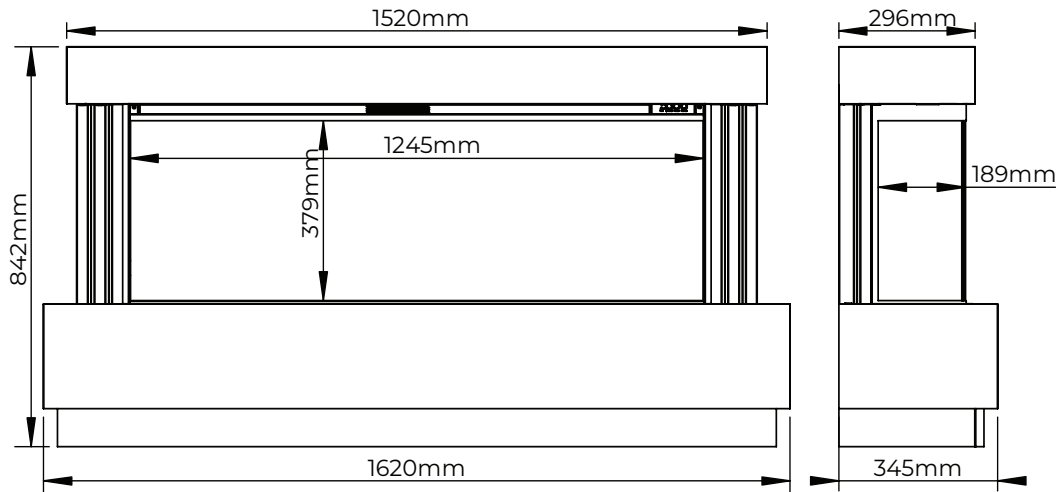

REAL LOG
OPTION AVAILABLE

Luxury Fireplaces

DIAMOND

SYCAMORE 64

A simply beautiful design which allows the iQFX-1250L-3SL to really make a statement.

W1620mm | H842mm | D345mm

Powered by: iQFX-1250-3SL
Heat Output: 1.5kW

DUNE

ASH WHITE

FLUTED
BLACK NICKEL

FLUTED
MATT BLACK

TIMBER SUITE

Description	Code	Width	Height	Depth	Finish	Engine	Heat Output
64" Sycamore	SYC-D-BN	1620mm (64")	842mm	345mm	Dune & Black Nickel	iQFX-1250L-3SL	1.5kW
	SYC-D-bl				Dune & Matt Black		
	SYC-AW-BN				Ash White & Black Nickel		
	SYC-AW-BL				Ash White & Matt Black		