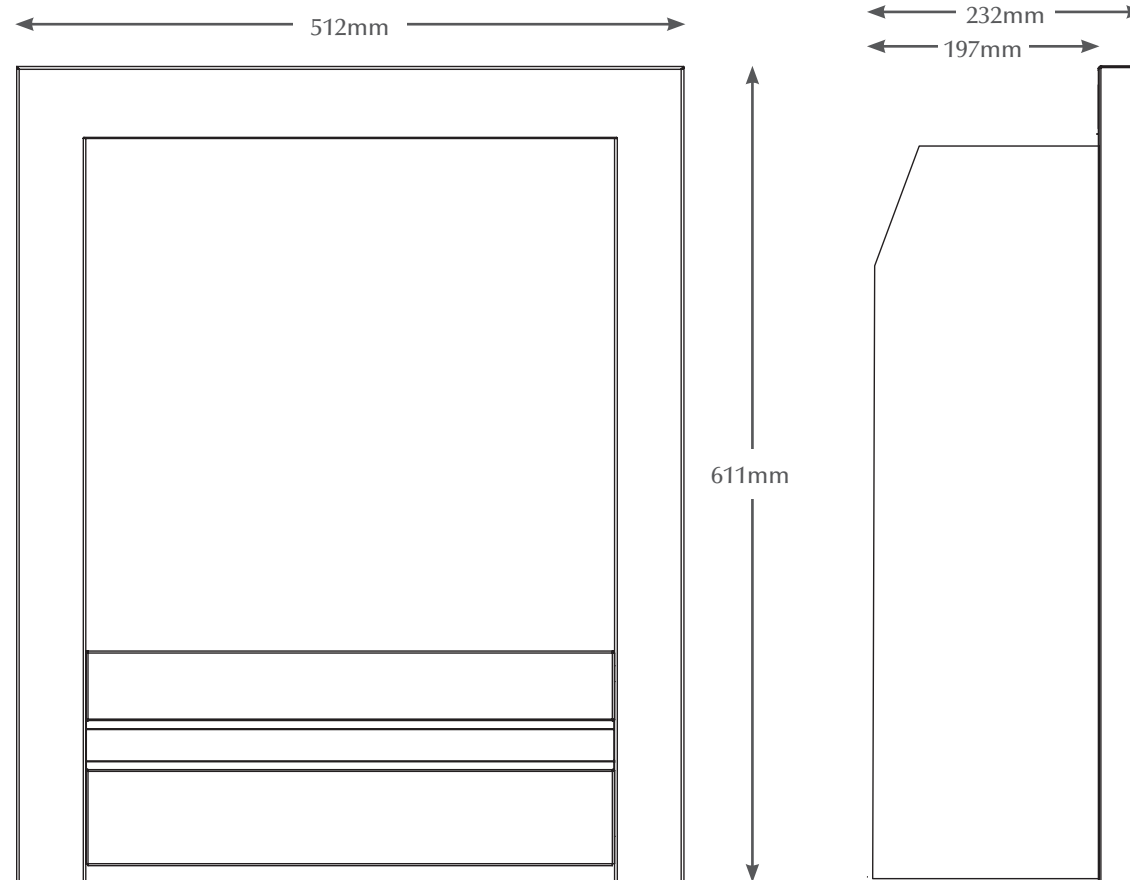

16" CALLEOS EDGE GAS

TECHNICAL - LINE DRAWING

ELGIN & HALL[®]
BRITISH MADE

WWW.BEMODERN.COM/ELGIN-AND-HALL