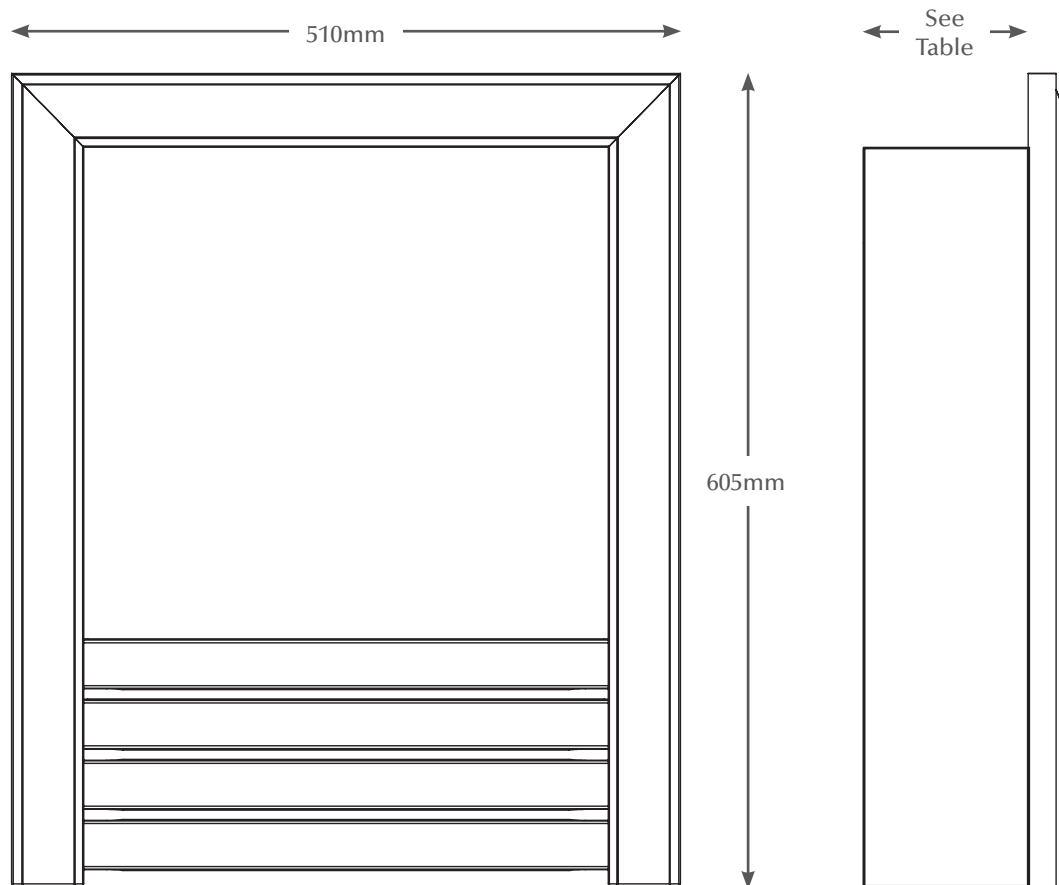

16" EXCLUSIVE / DEVOTION / CLASSIC GAS

TECHNICAL - LINE DRAWING

ELGIN & HALL
BRITISH MADE

WWW.BEMODERN.COM/ELGIN-AND-HALL

Fire Engine	Inset Depth
Slimline Radiant	123mm
Deepline Radiant	173mm
Deepline Convector	198mm
Mid Depth H.E	128mm
Deepline H.E	198mm
Balanced Flue*	186mm