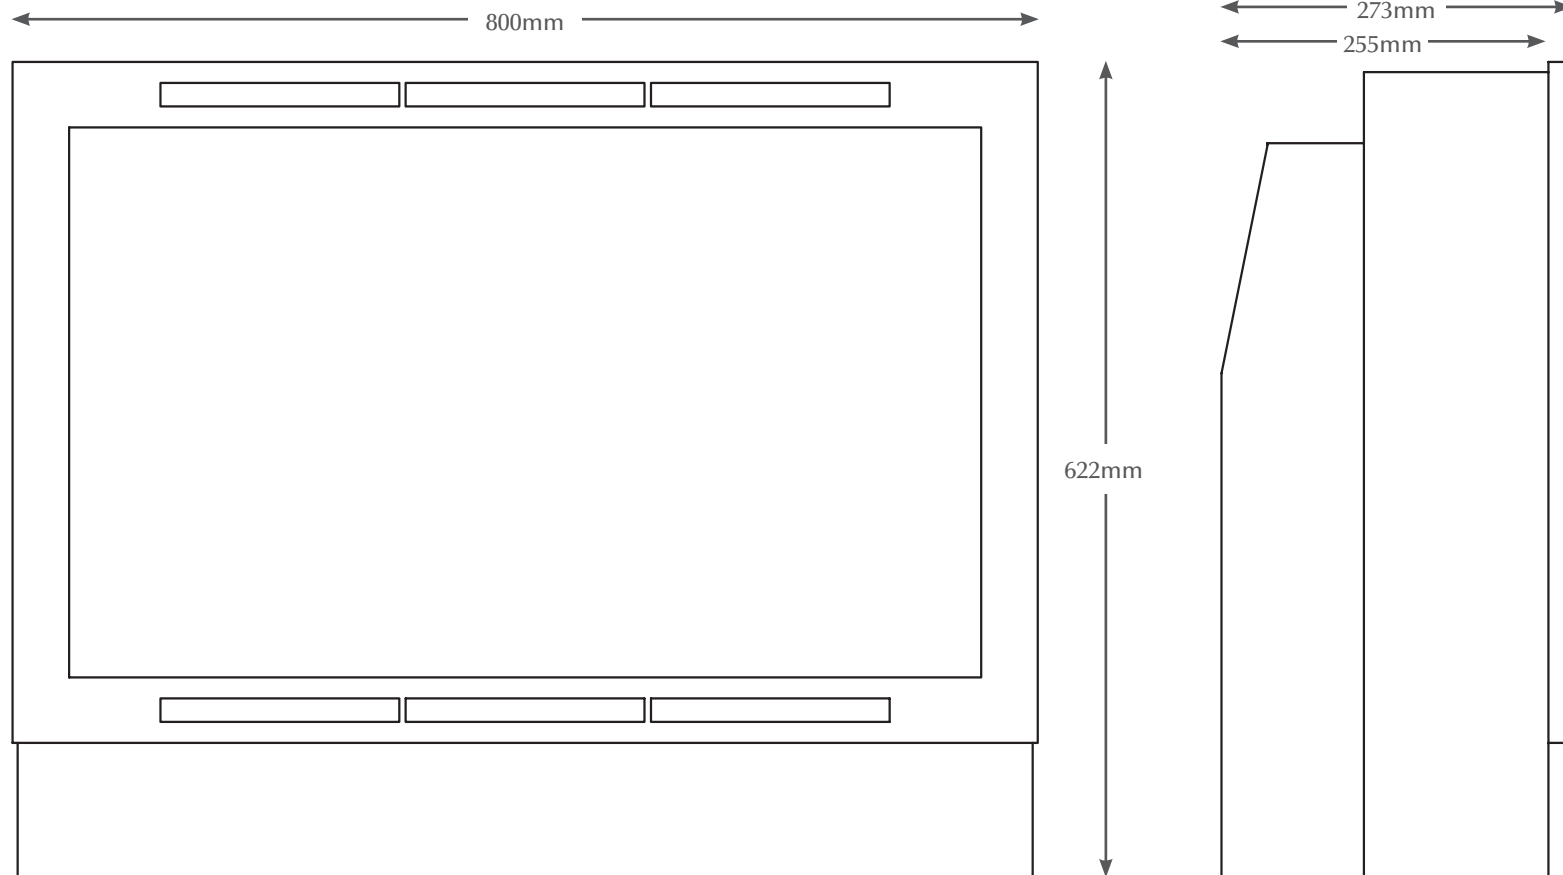

ELSIE 950 GAS

TECHNICAL - LINE DRAWING

ELGIN & HALL[®]
BRITISH MADE

WWW.BEMODERN.COM/ELGIN-AND-HALL