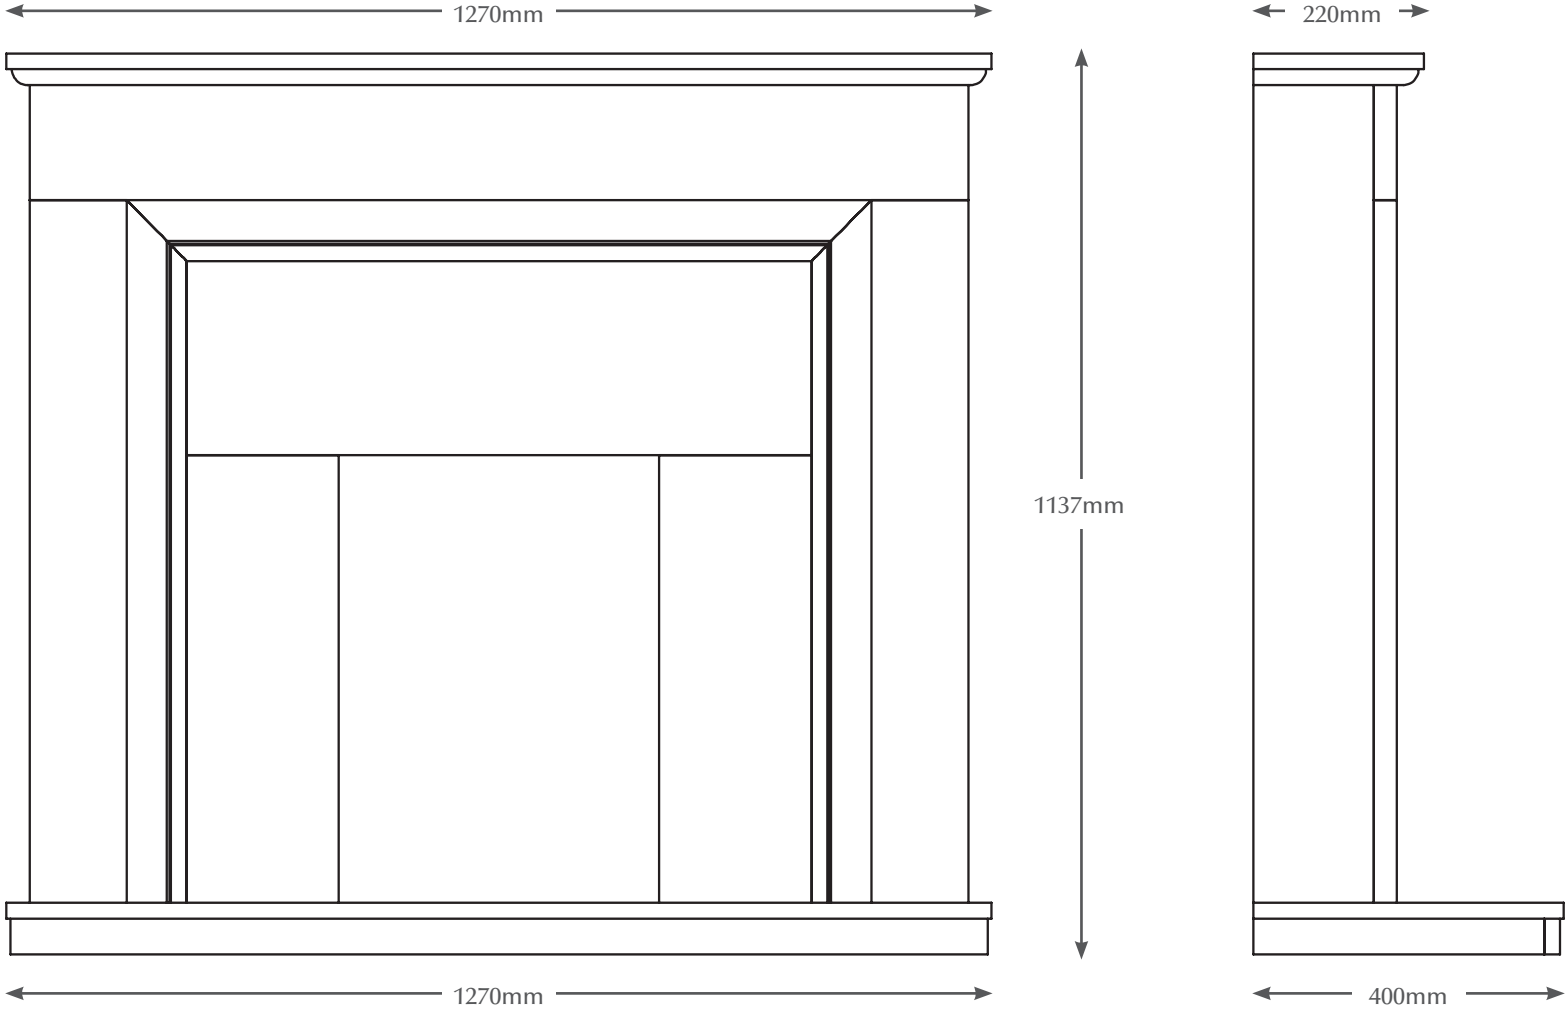

50" AMORINA

TECHNICAL - LINE DRAWING

ELGIN & HALL[®]
BRITISH MADE

WWW.BEMODERN.COM/ELGIN-AND-HALL