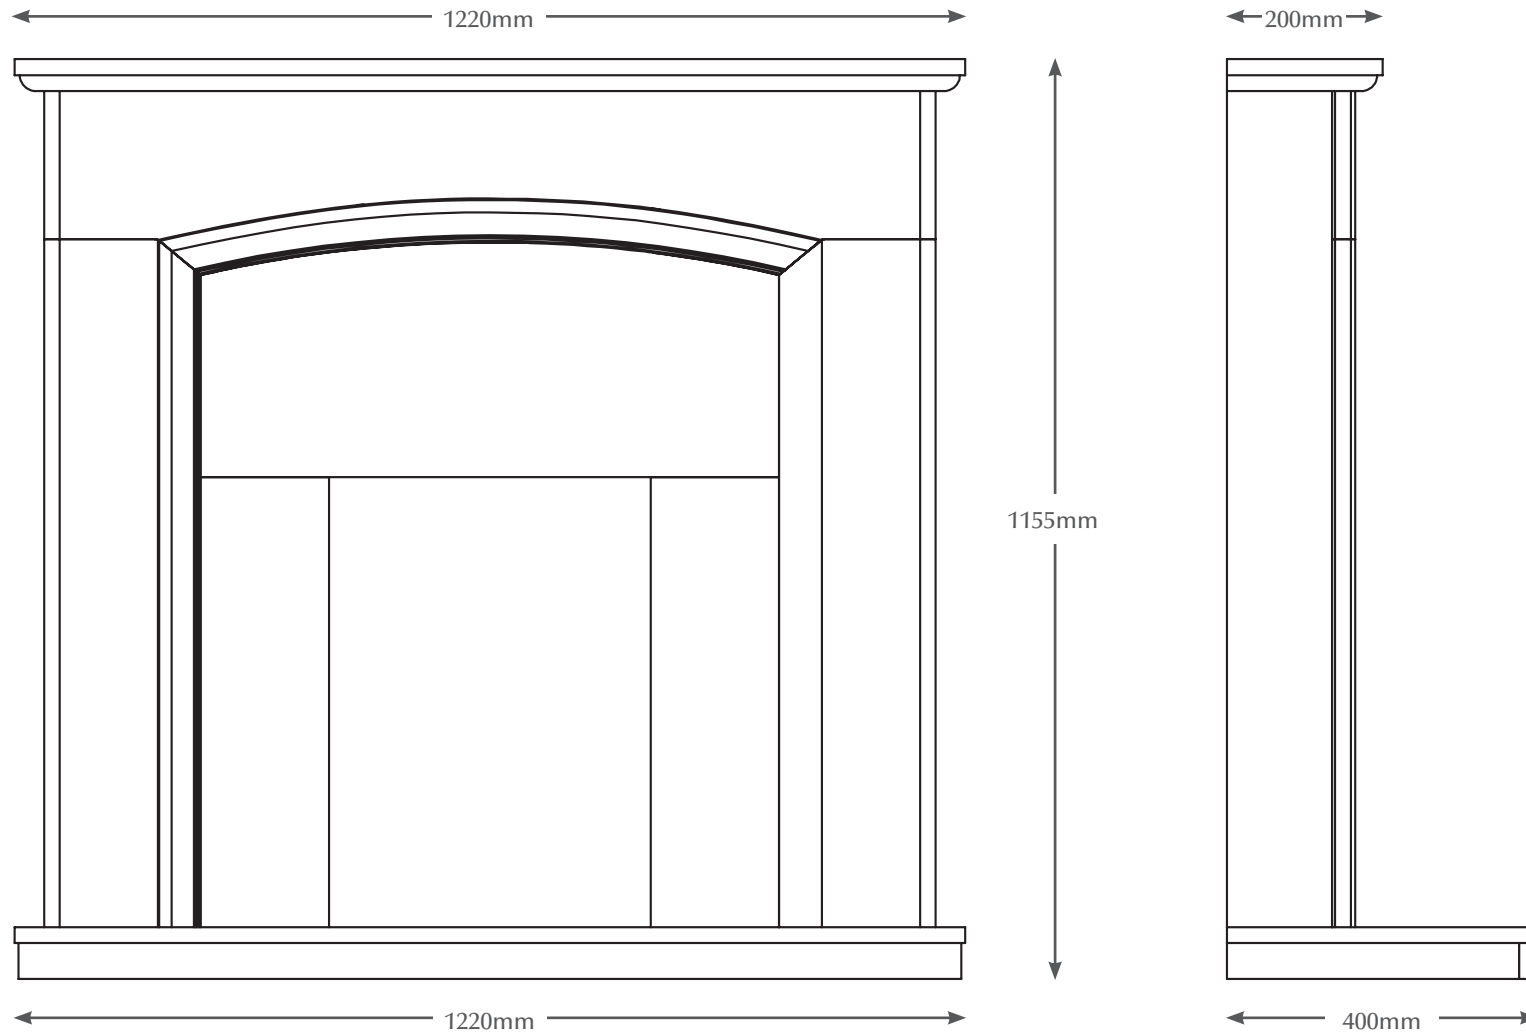

48" ELIANA

TECHNICAL - LINE DRAWING

ELGIN & HALL[®]
BRITISH MADE

WWW.BEMODERN.COM/ELGIN-AND-HALL

52" ELIANA

TECHNICAL - LINE DRAWING

ELGIN & HALL[®]
BRITISH MADE

WWW.BEMODERN.COM/ELGIN-AND-HALL