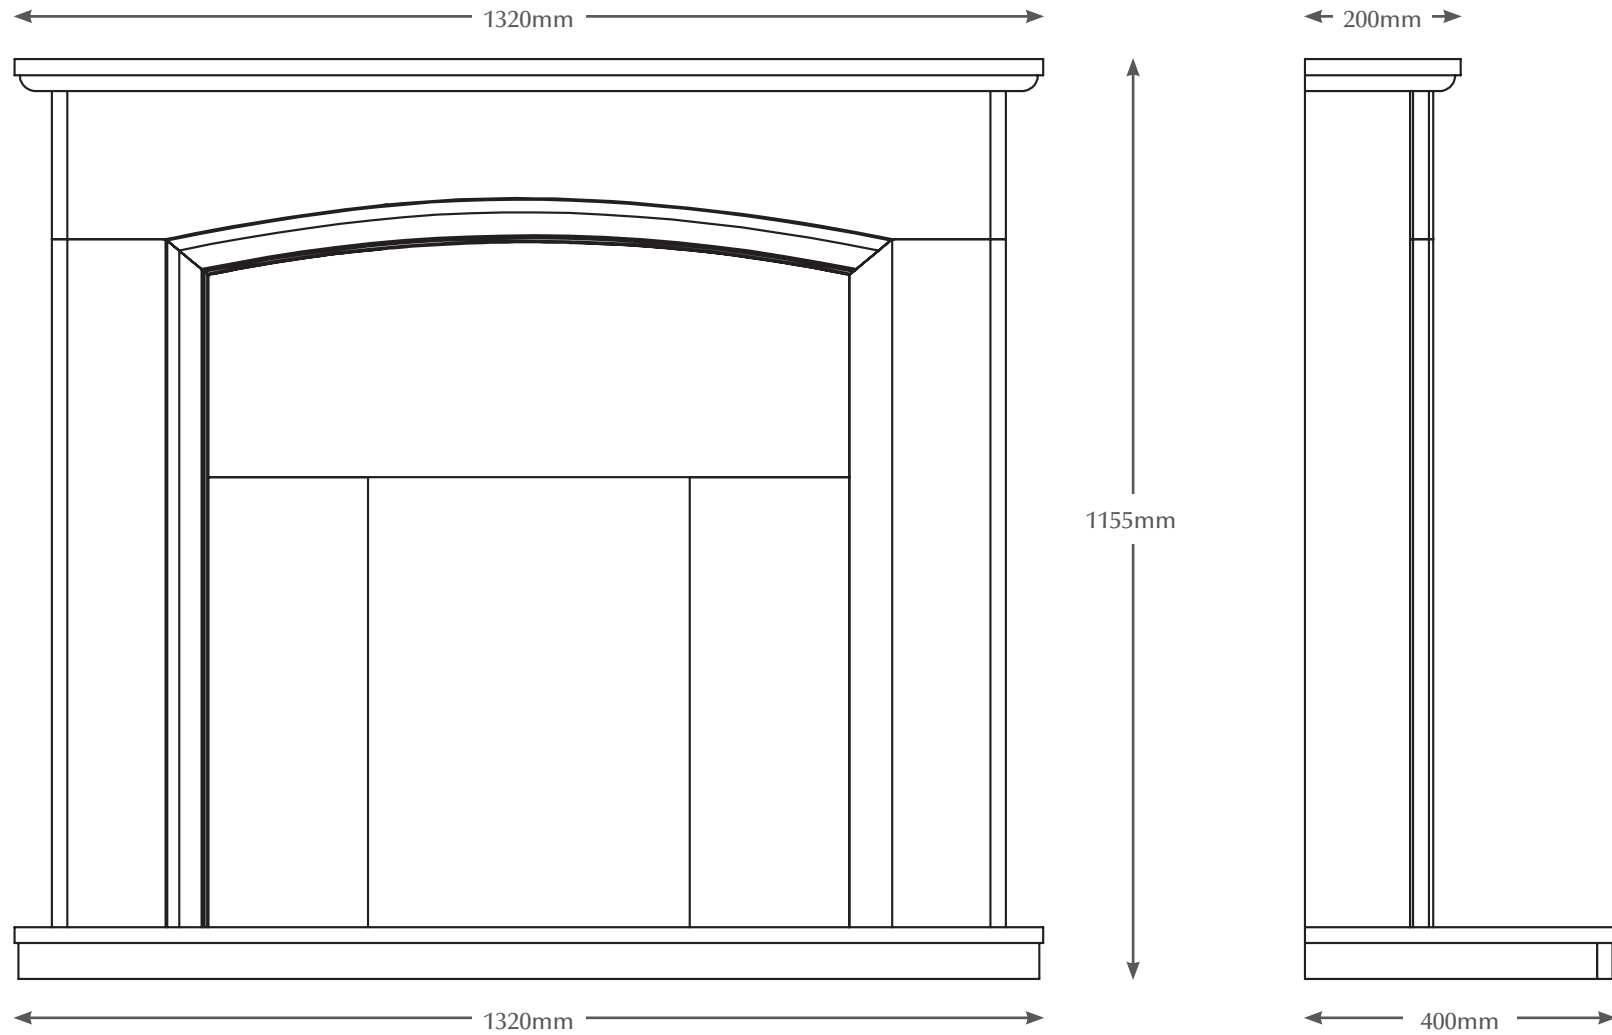

48" ELIANA

TECHNICAL - LINE DRAWING

ELGIN & HALL[®]
BRITISH MADE

WWW.BEMODERN.COM/ELGIN-AND-HALL

52" ELIANA

TECHNICAL - LINE DRAWING

ELGIN & HALL[®]
BRITISH MADE

WWW.BEMODERN.COM/ELGIN-AND-HALL