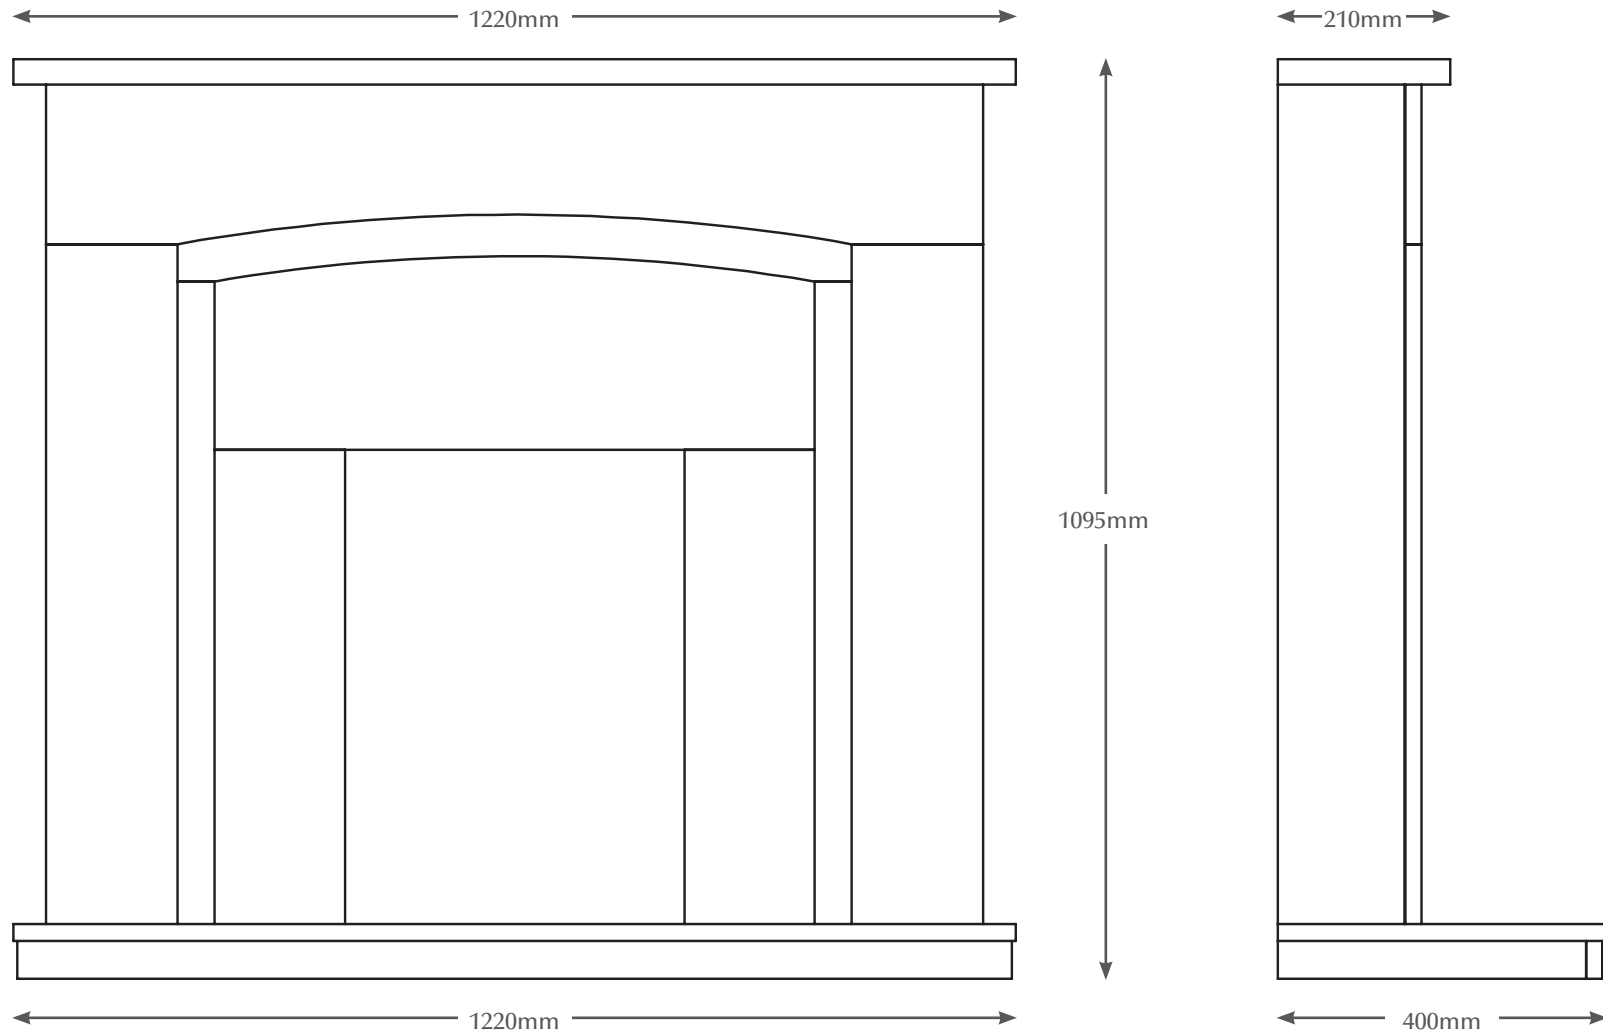

# 42" FLORANO

TECHNICAL - LINE DRAWING

ELGIN & HALL<sup>®</sup>  
BRITISH MADE

[WWW.BEMODERN.COM/ELGIN-AND-HALL](http://WWW.BEMODERN.COM/ELGIN-AND-HALL)

# 48" FLORANO

TECHNICAL - LINE DRAWING

ELGIN & HALL<sup>®</sup>  
BRITISH MADE

[WWW.BEMODERN.COM/ELGIN-AND-HALL](http://WWW.BEMODERN.COM/ELGIN-AND-HALL)