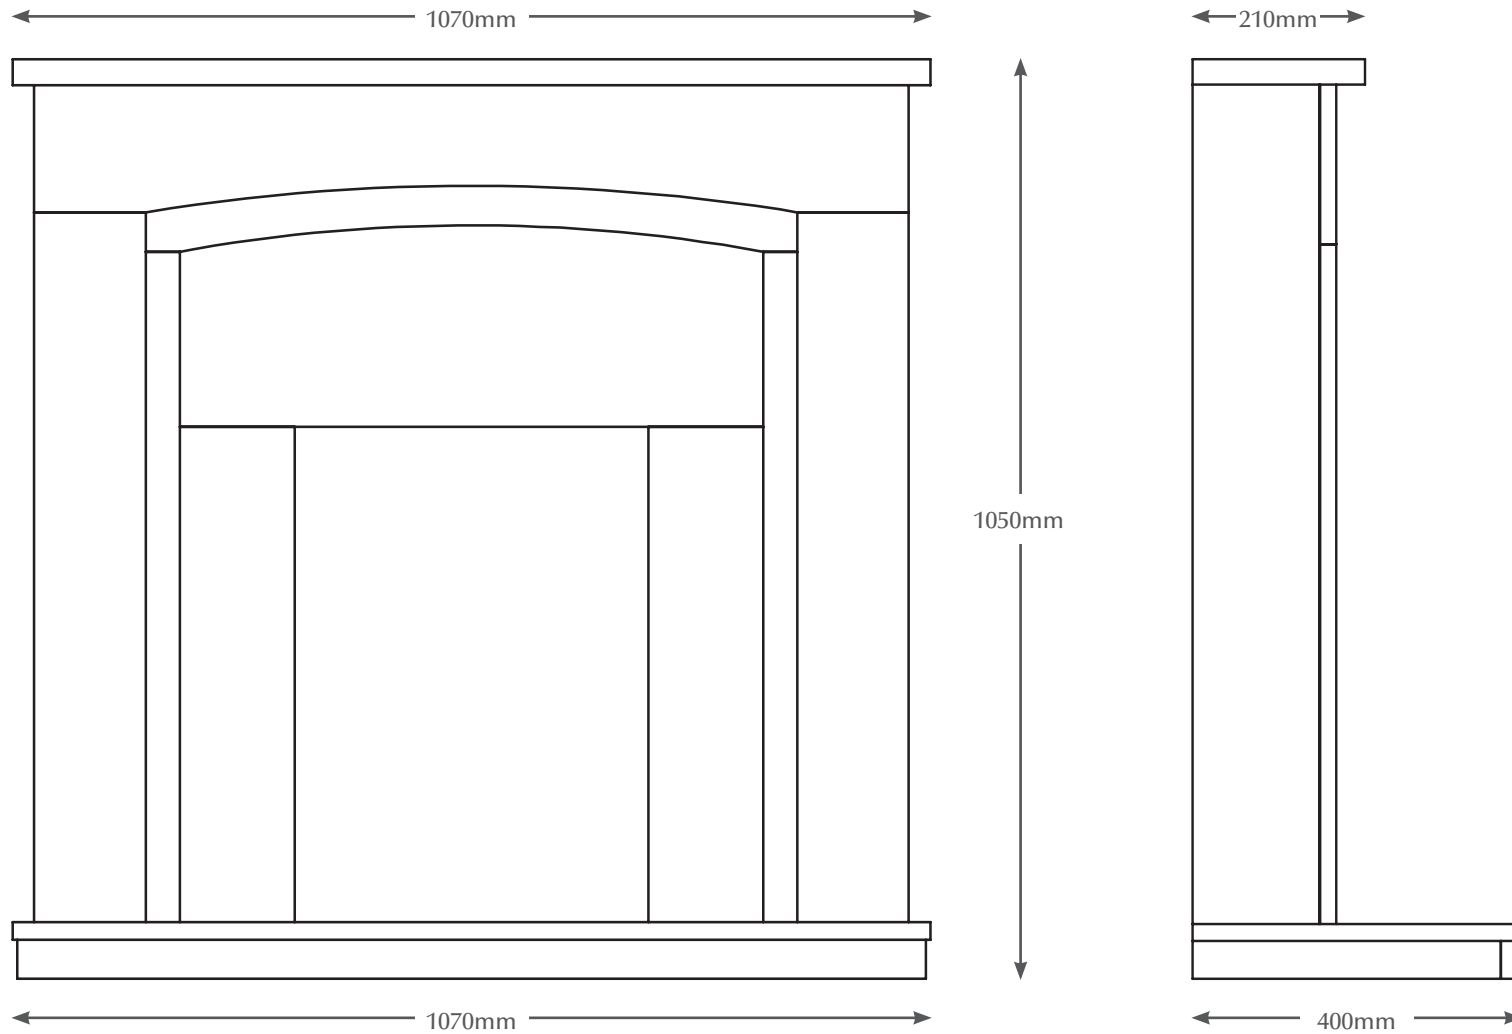

# 42" FLORANO

TECHNICAL - LINE DRAWING

ELGIN & HALL<sup>®</sup>  
BRITISH MADE

[WWW.BEMODERN.COM/ELGIN-AND-HALL](http://WWW.BEMODERN.COM/ELGIN-AND-HALL)

# 48" FLORANO

TECHNICAL - LINE DRAWING

ELGIN & HALL<sup>®</sup>  
BRITISH MADE

[WWW.BEMODERN.COM/ELGIN-AND-HALL](http://WWW.BEMODERN.COM/ELGIN-AND-HALL)