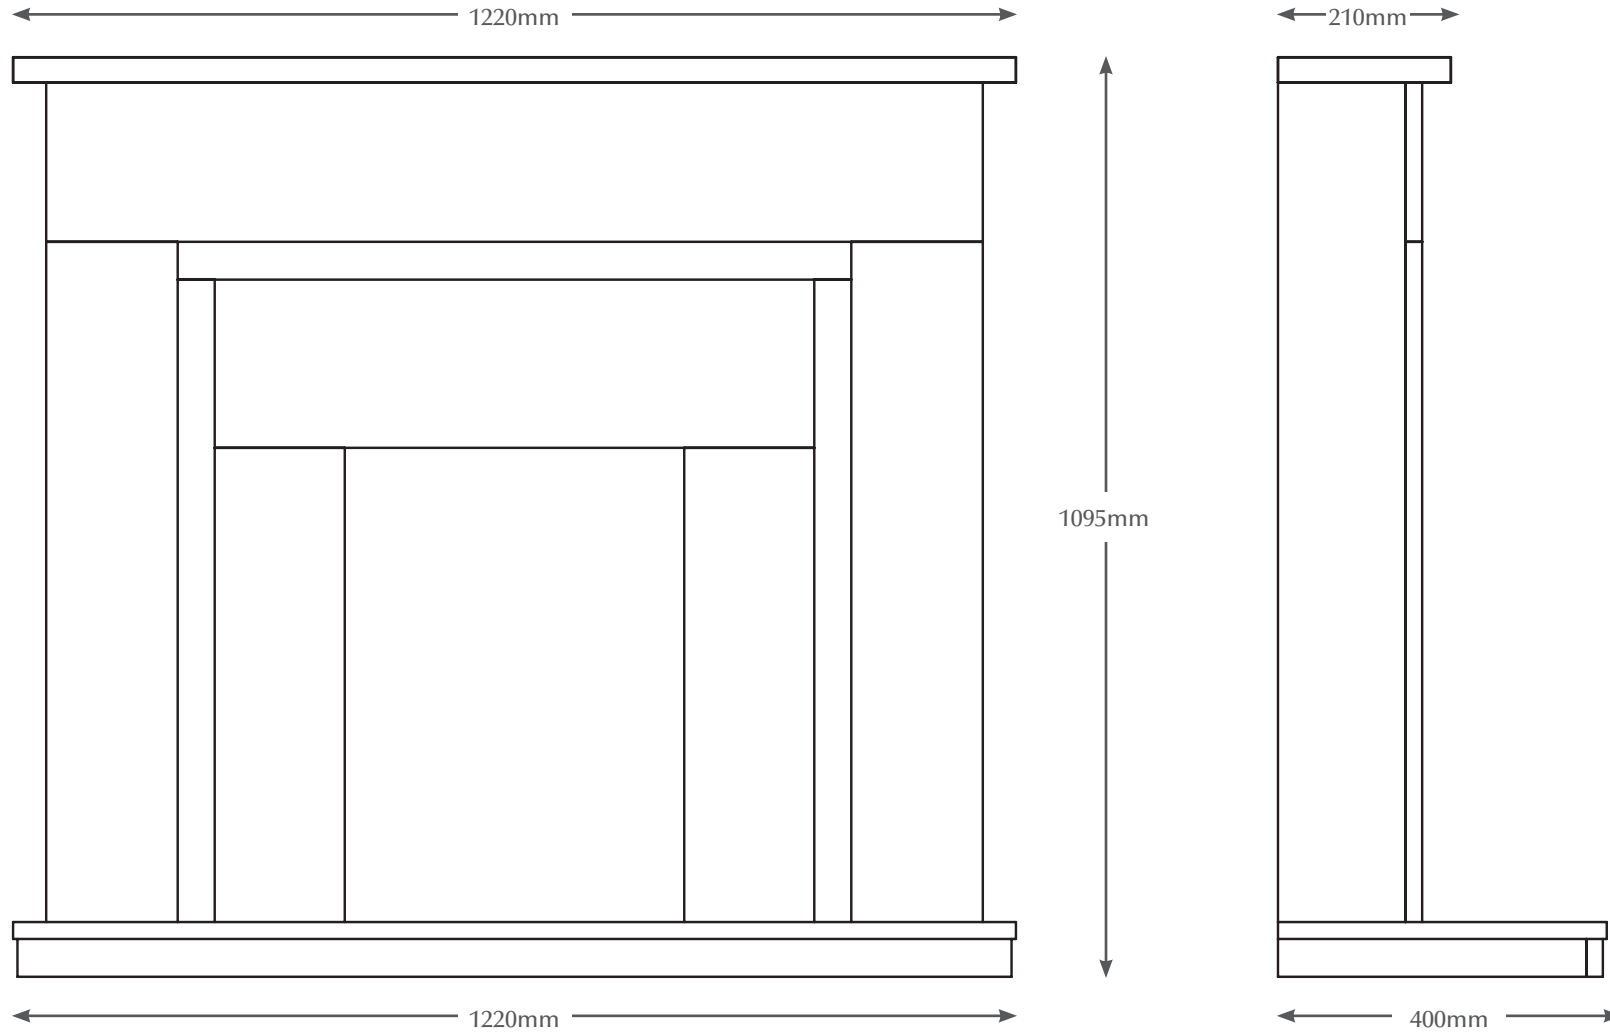

# 42" TIMARA

TECHNICAL - LINE DRAWING

ELGIN & HALL<sup>®</sup>  
BRITISH MADE

[WWW.BEMODERN.COM/ELGIN-AND-HALL](http://WWW.BEMODERN.COM/ELGIN-AND-HALL)

# 48" TIMARA

TECHNICAL - LINE DRAWING

ELGIN & HALL<sup>®</sup>  
BRITISH MADE

[WWW.BEMODERN.COM/ELGIN-AND-HALL](http://WWW.BEMODERN.COM/ELGIN-AND-HALL)