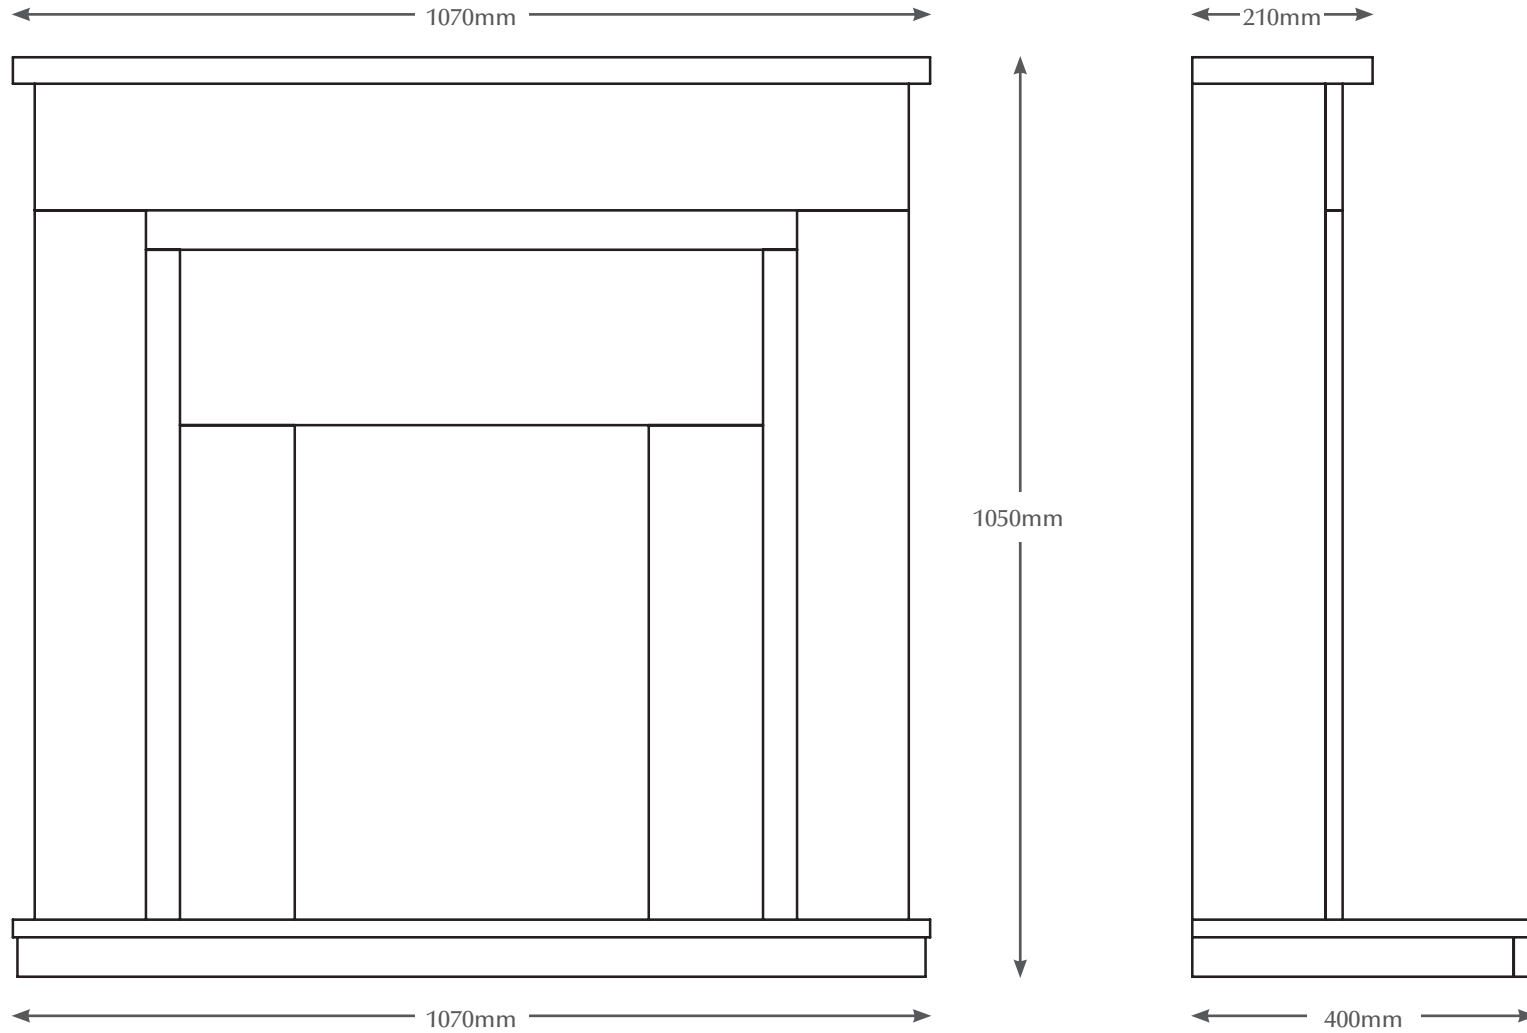

# 42" TIMARA

TECHNICAL - LINE DRAWING

ELGIN & HALL<sup>®</sup>  
BRITISH MADE

[WWW.BEMODERN.COM/ELGIN-AND-HALL](http://WWW.BEMODERN.COM/ELGIN-AND-HALL)

# 48" TIMARA

TECHNICAL - LINE DRAWING

ELGIN & HALL<sup>®</sup>  
BRITISH MADE

[WWW.BEMODERN.COM/ELGIN-AND-HALL](http://WWW.BEMODERN.COM/ELGIN-AND-HALL)