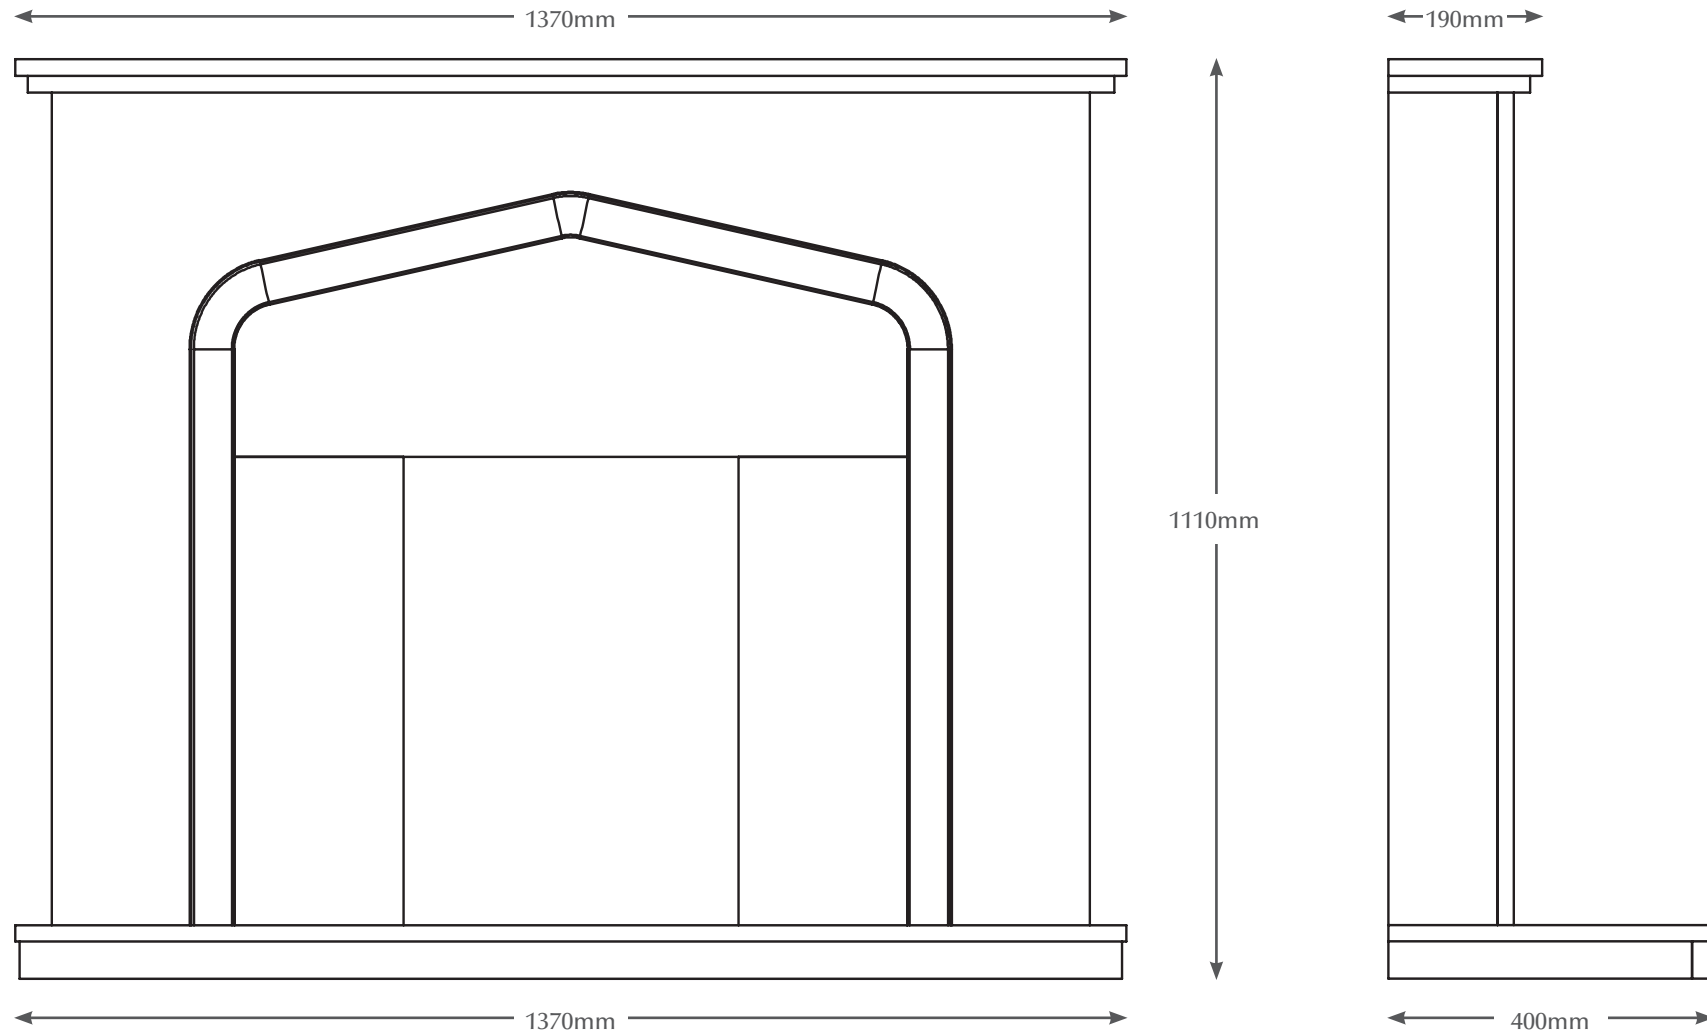

48" VERDENA

TECHNICAL - LINE DRAWING

ELGIN & HALL[®]
BRITISH MADE

WWW.BEMODERN.COM/ELGIN-AND-HALL

54" VERDENA

TECHNICAL - LINE DRAWING

ELGIN & HALL[®]
BRITISH MADE

WWW.BEMODERN.COM/ELGIN-AND-HALL