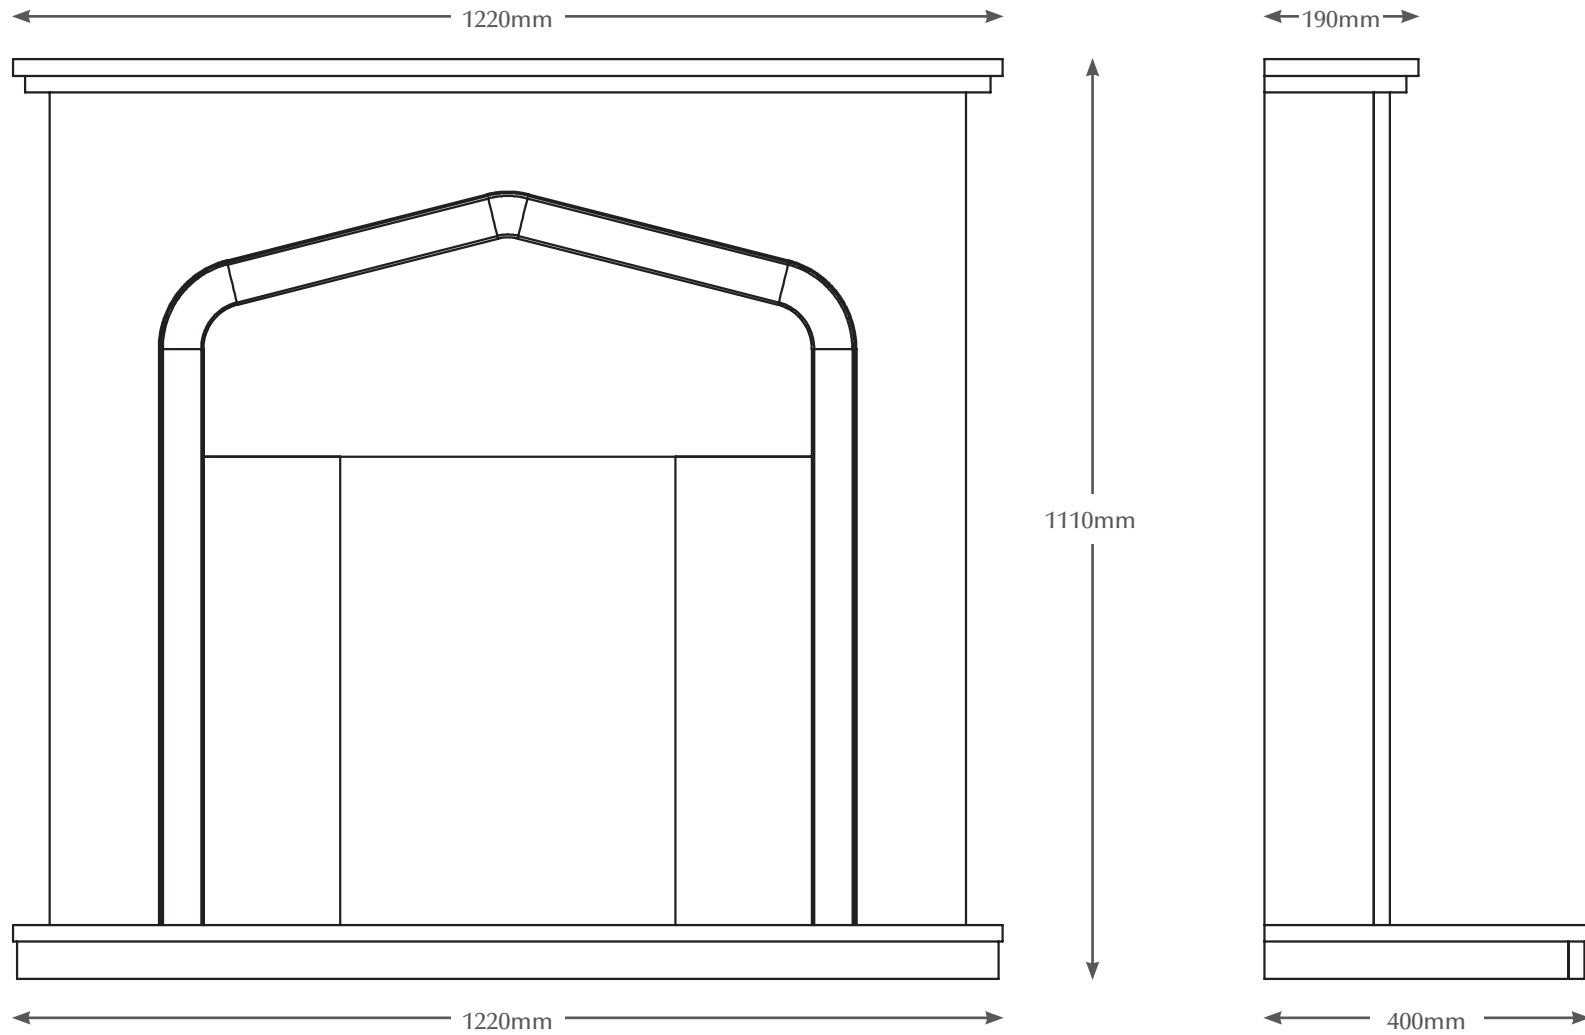

48" VERDENA

TECHNICAL - LINE DRAWING

ELGIN & HALL[®]
BRITISH MADE

WWW.BEMODERN.COM/ELGIN-AND-HALL

54" VERDENA

TECHNICAL - LINE DRAWING

ELGIN & HALL[®]
BRITISH MADE

WWW.BEMODERN.COM/ELGIN-AND-HALL