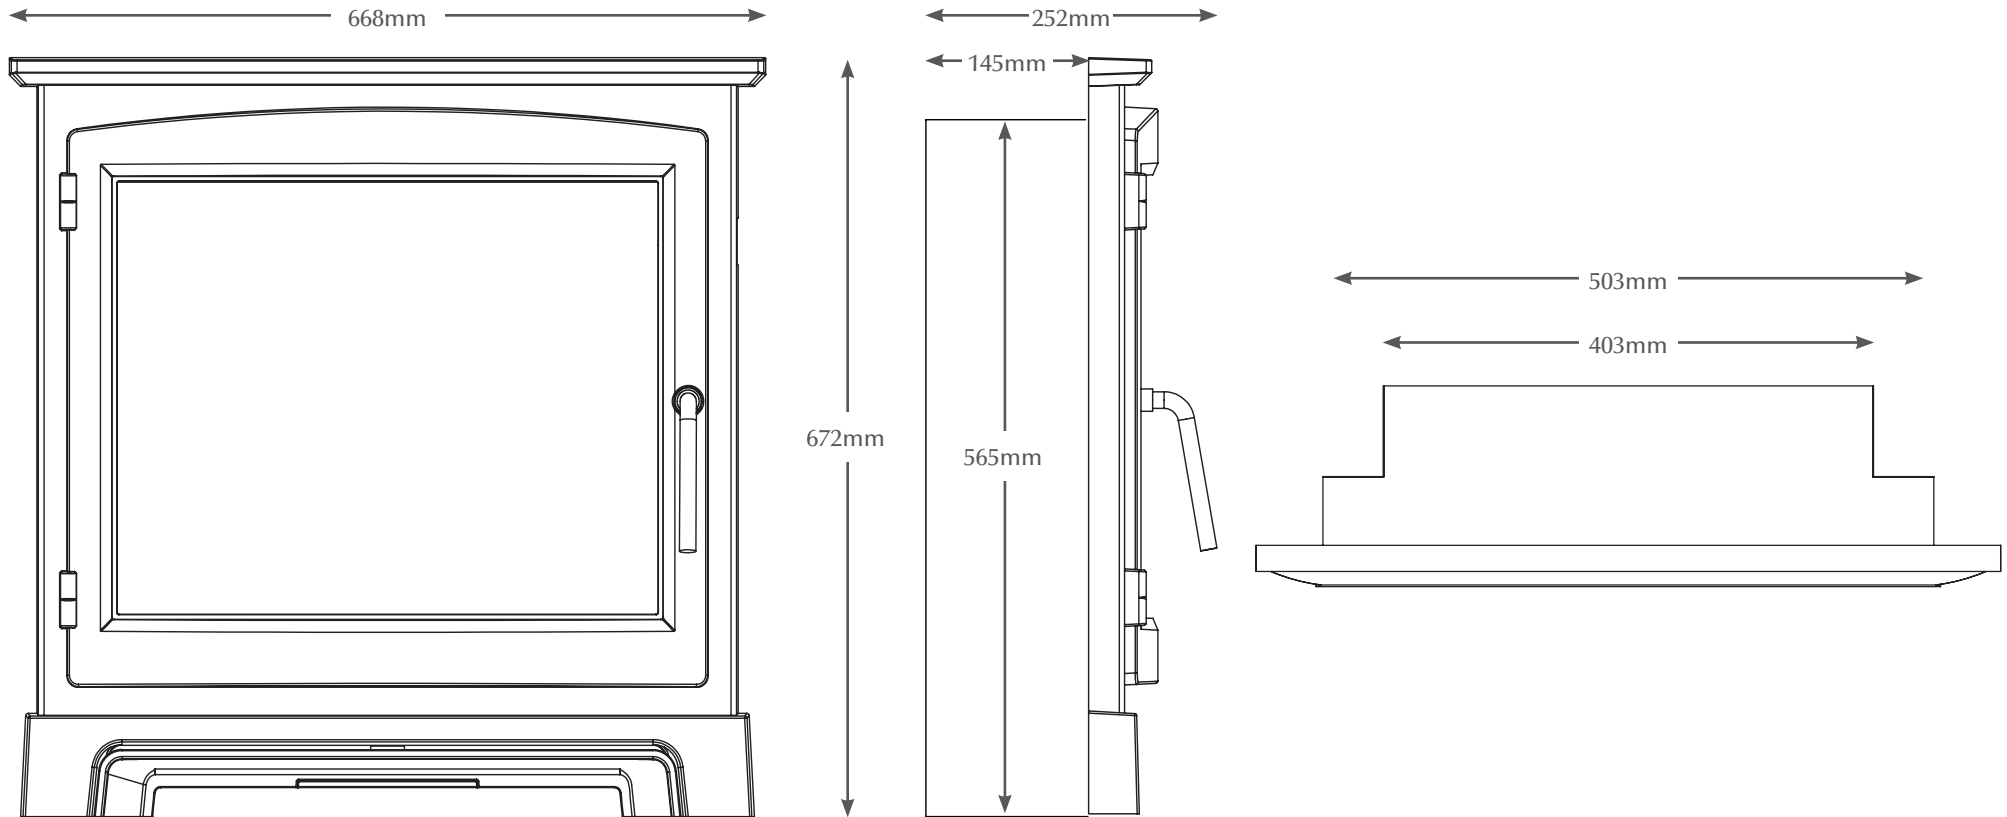

22" CAST STOVE FRONT ELECTRIC

TECHNICAL - LINE DRAWING

ELGIN & HALL[®]
BRITISH MADE

www.elginandhall.com