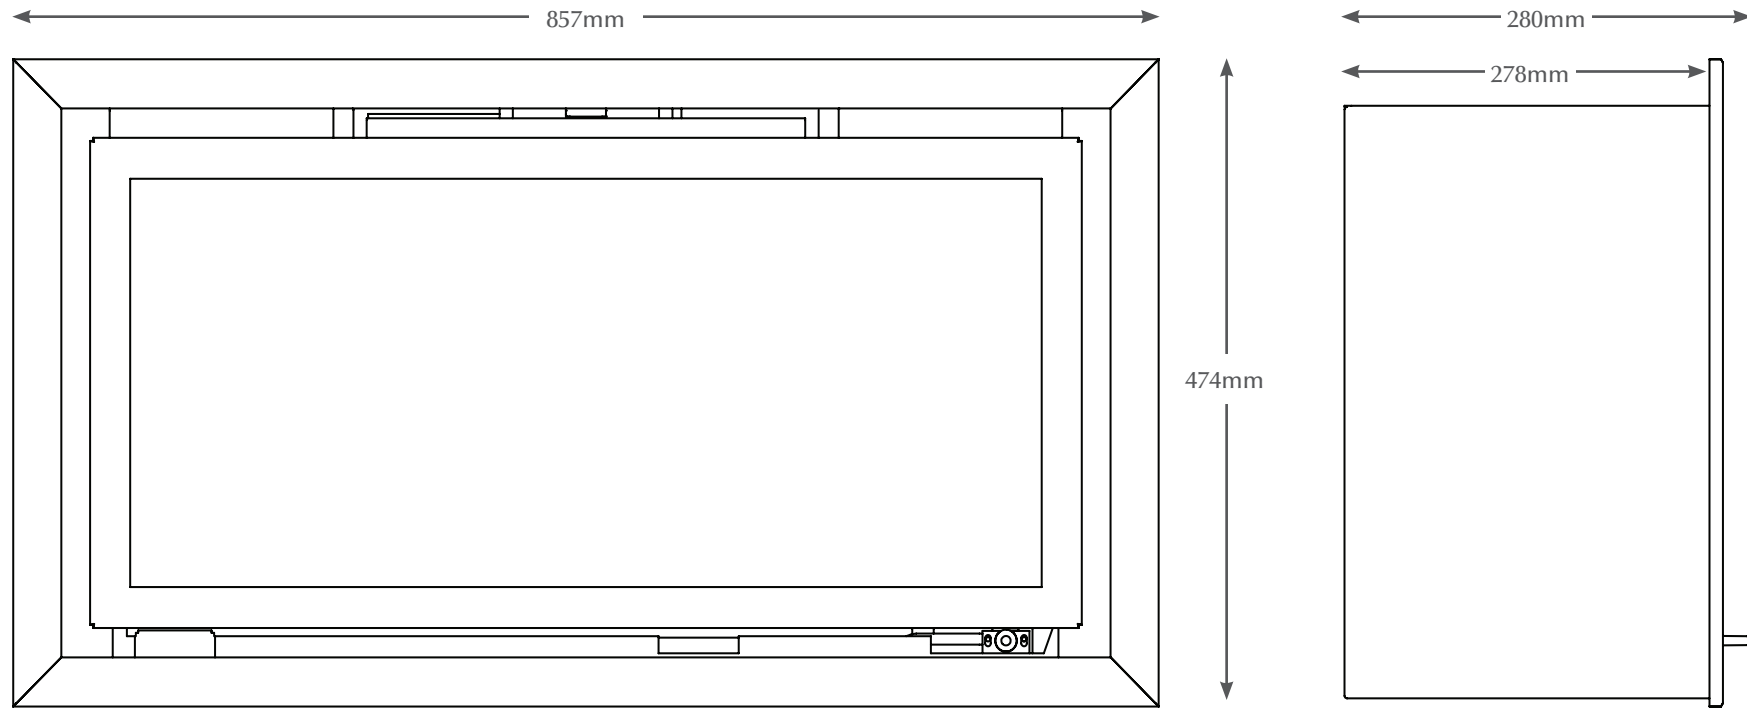

CALLEOS 800CF - SLIM TRIM

TECHNICAL - LINE DRAWING

ELGIN & HALL[®]
BRITISH MADE

WWW.BEMODERN.COM/ELGIN-AND-HALL

CALLEOS 800CF - SLIM TRIM

TECHNICAL - LINE DRAWING

ELGIN & HALL[®]
BRITISH MADE

WWW.BEMODERN.COM/ELGIN-AND-HALL