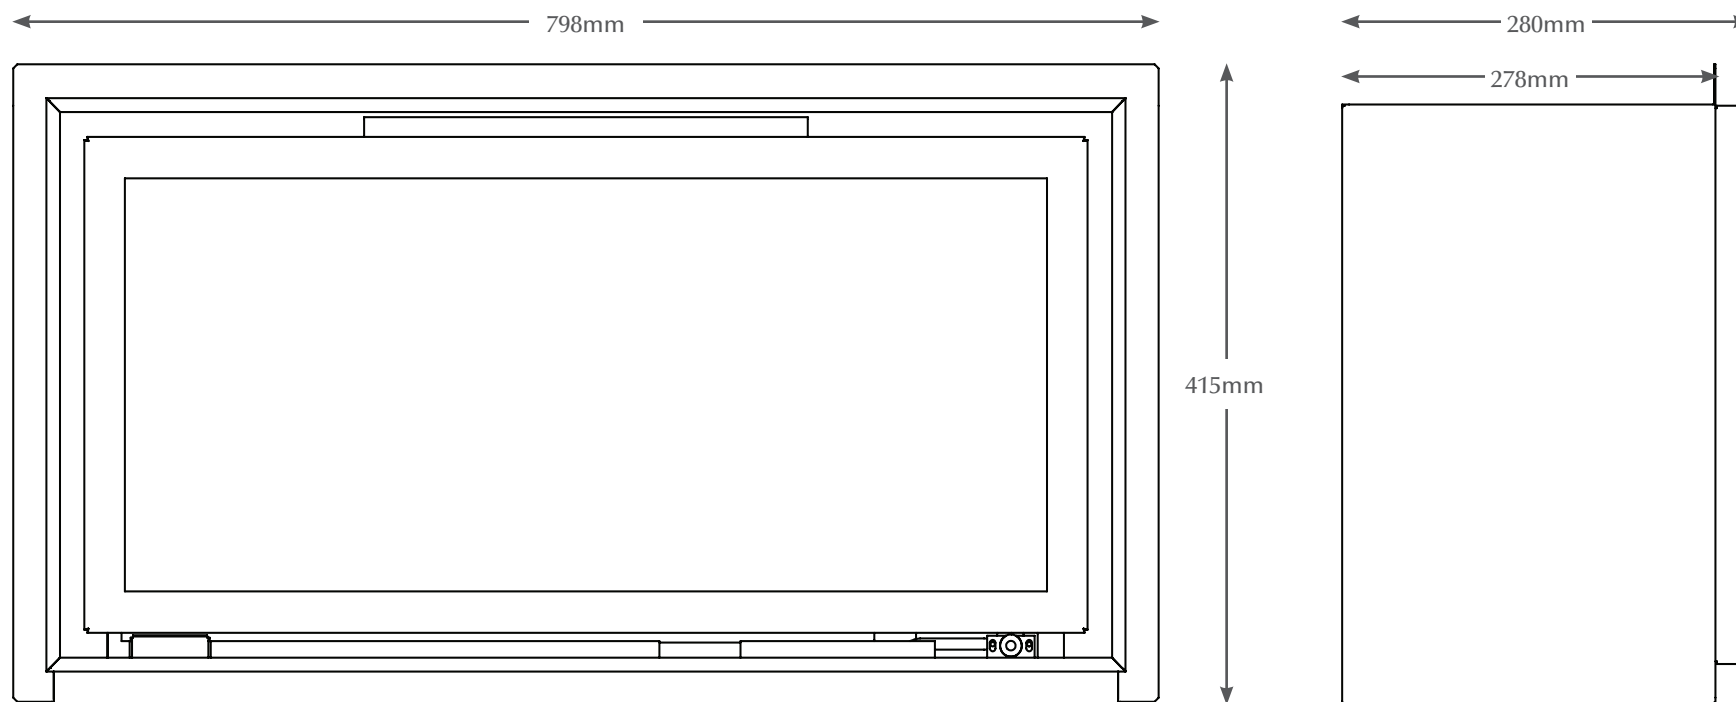

CALLEOS 800CF - SLIM TRIM

TECHNICAL - LINE DRAWING

ELGIN & HALL[®]
BRITISH MADE

WWW.BEMODERN.COM/ELGIN-AND-HALL

CALLEOS 800CF - SLIM TRIM

TECHNICAL - LINE DRAWING

ELGIN & HALL[®]
BRITISH MADE

WWW.BEMODERN.COM/ELGIN-AND-HALL