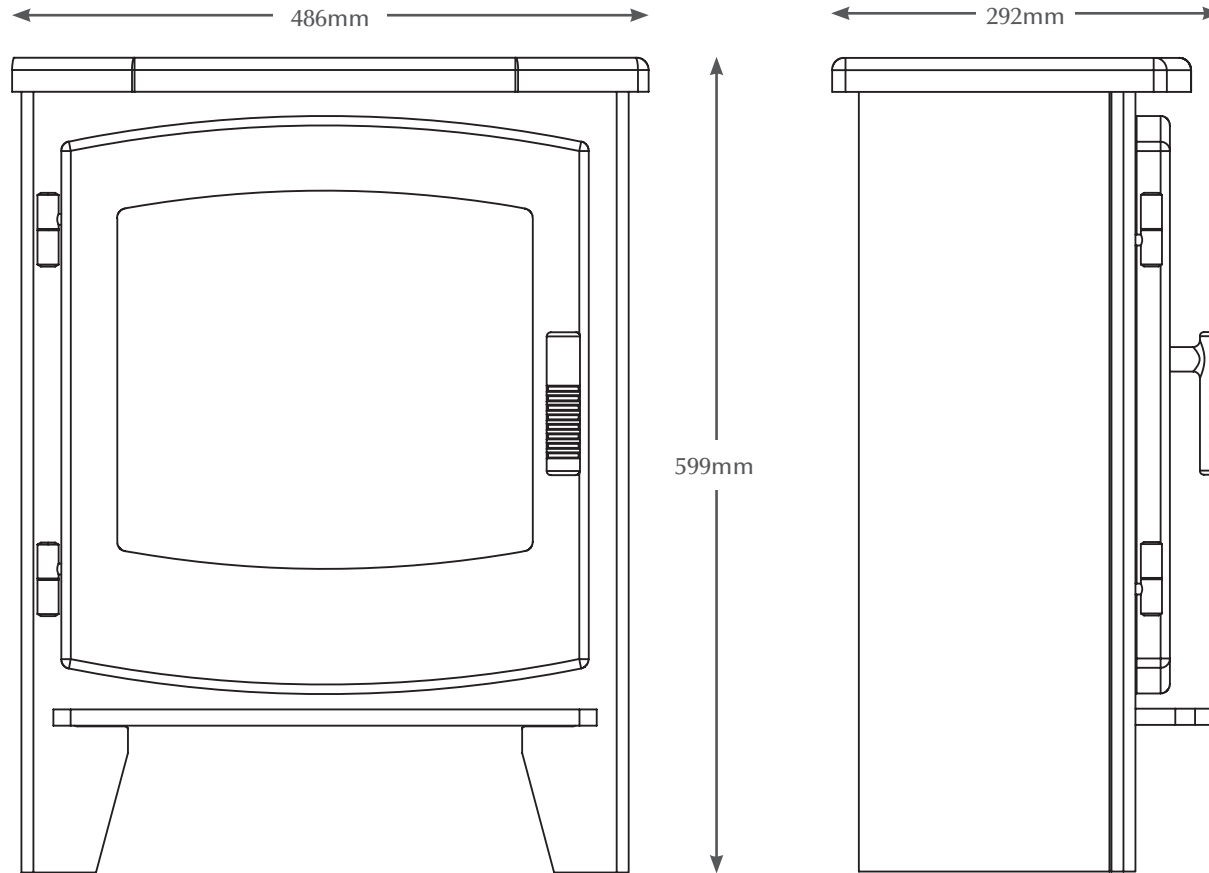

BEACON STOVE - SMALL

TECHNICAL - LINE DRAWING

ELGIN & HALL[®]
BRITISH MADE

WWW.BEMODERN.COM/ELGIN-AND-HALL

BEACON STOVE - LARGE

TECHNICAL - LINE DRAWING

ELGIN & HALL[®]
BRITISH MADE

WWW.BEMODERN.COM/ELGIN-AND-HALL