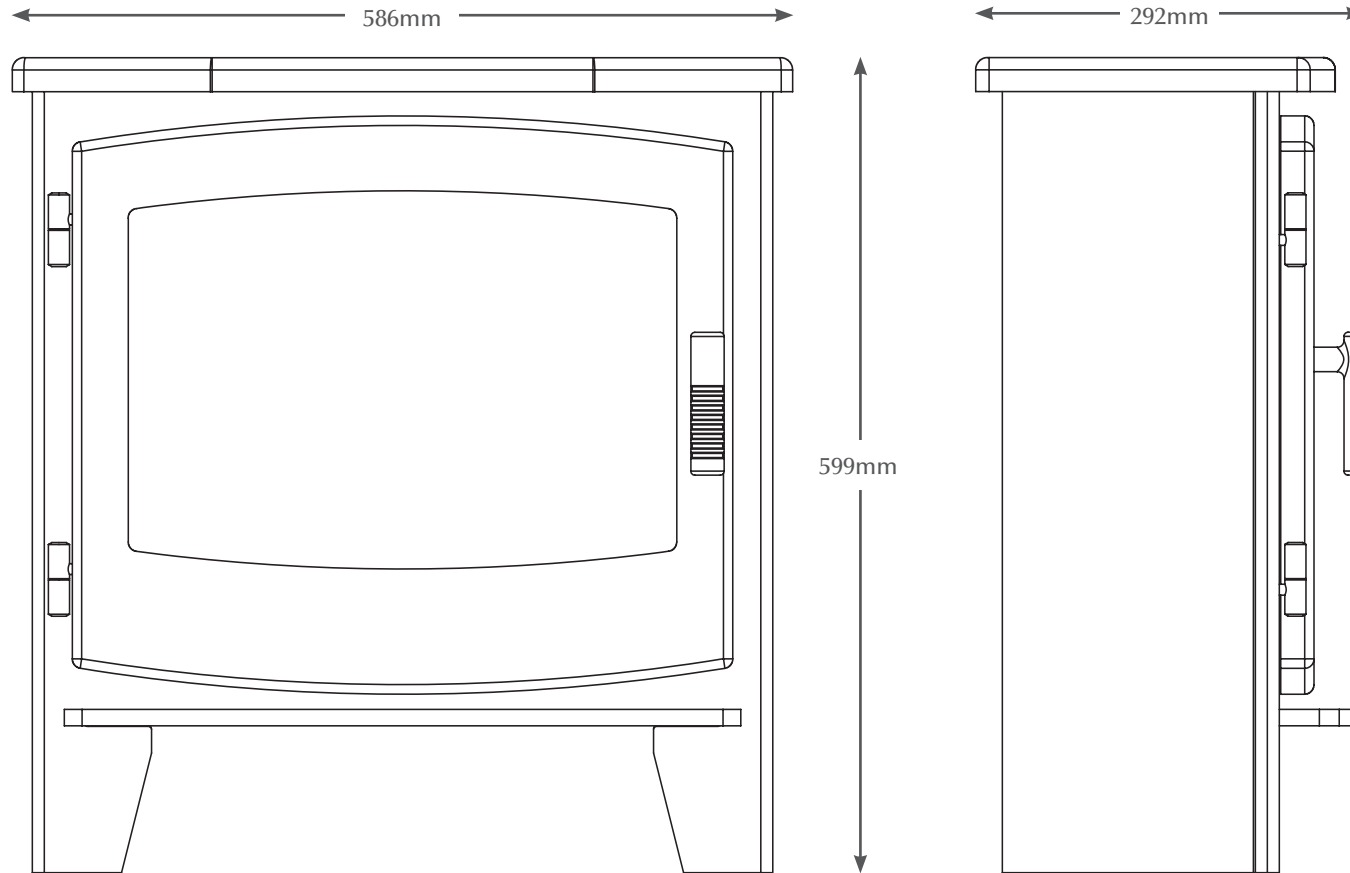

BEACON STOVE - SMALL

TECHNICAL - LINE DRAWING

ELGIN & HALL[®]
BRITISH MADE

WWW.BEMODERN.COM/ELGIN-AND-HALL

BEACON STOVE - LARGE

TECHNICAL - LINE DRAWING

ELGIN & HALL[®]
BRITISH MADE

WWW.BEMODERN.COM/ELGIN-AND-HALL