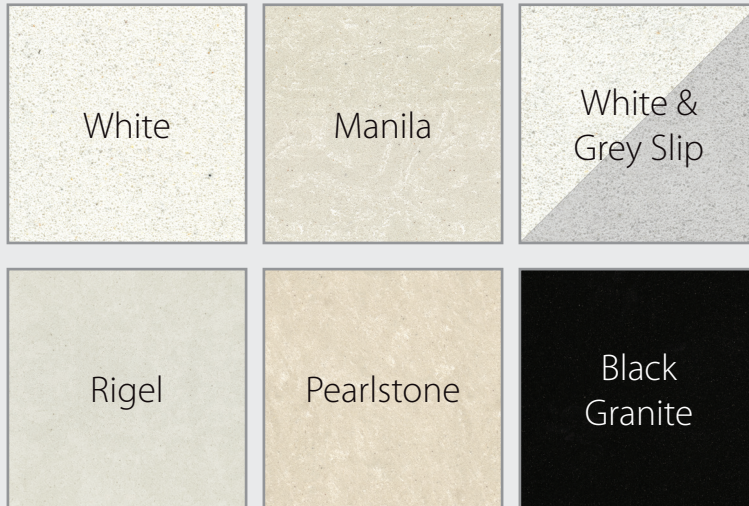

ELGIN & HALL[®]

BRITISH MADE

COLOUR SWATCHES

MARBLE FINISHES

FEATURE FINISHES

ELGIN & HALL[®]

BRITISH MADE

COLOUR SWATCHES

TRIM FINISHES*

Black Nickel

Chrome

Brass

Brushed
Steel

Matt Black

PAINT FINISHES

Ice White

Ash White

Soft White

Pearlescent
Cashmere

Anthracite

Matt Black

TIMBER FINISHES

Country Oak