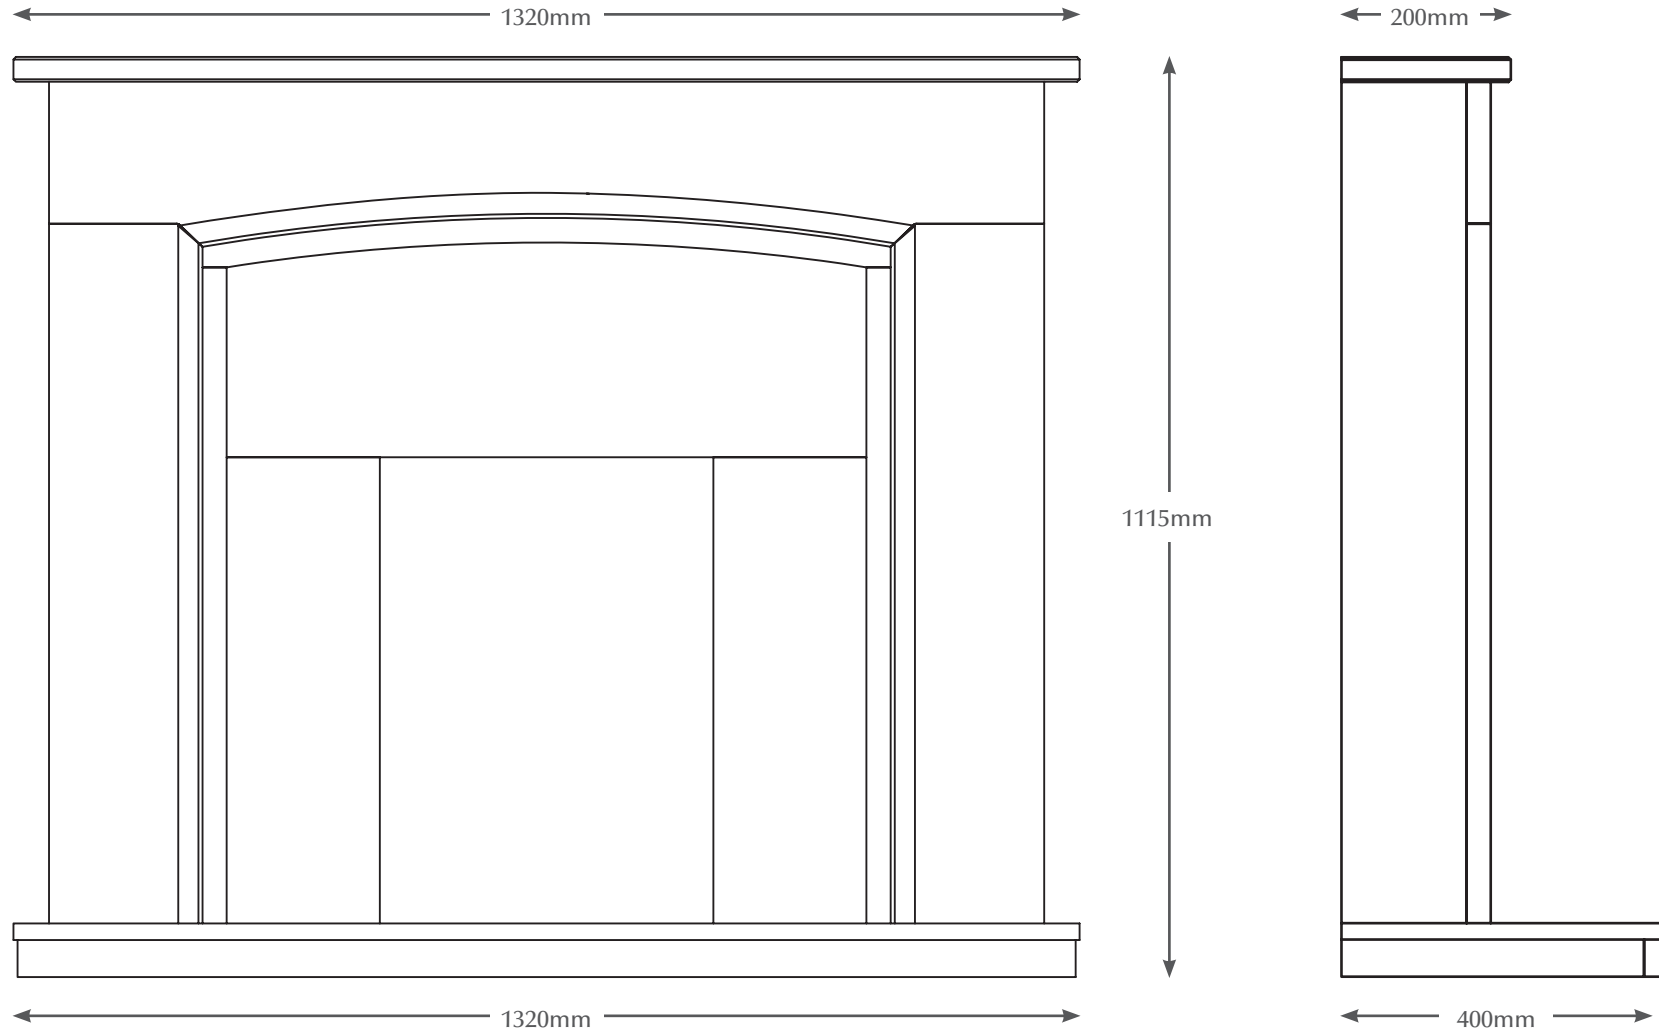

52" ELENTO

TECHNICAL - LINE DRAWING

ELGIN & HALL[®]
BRITISH MADE

WWW.BEMODERN.COM/ELGIN-AND-HALL