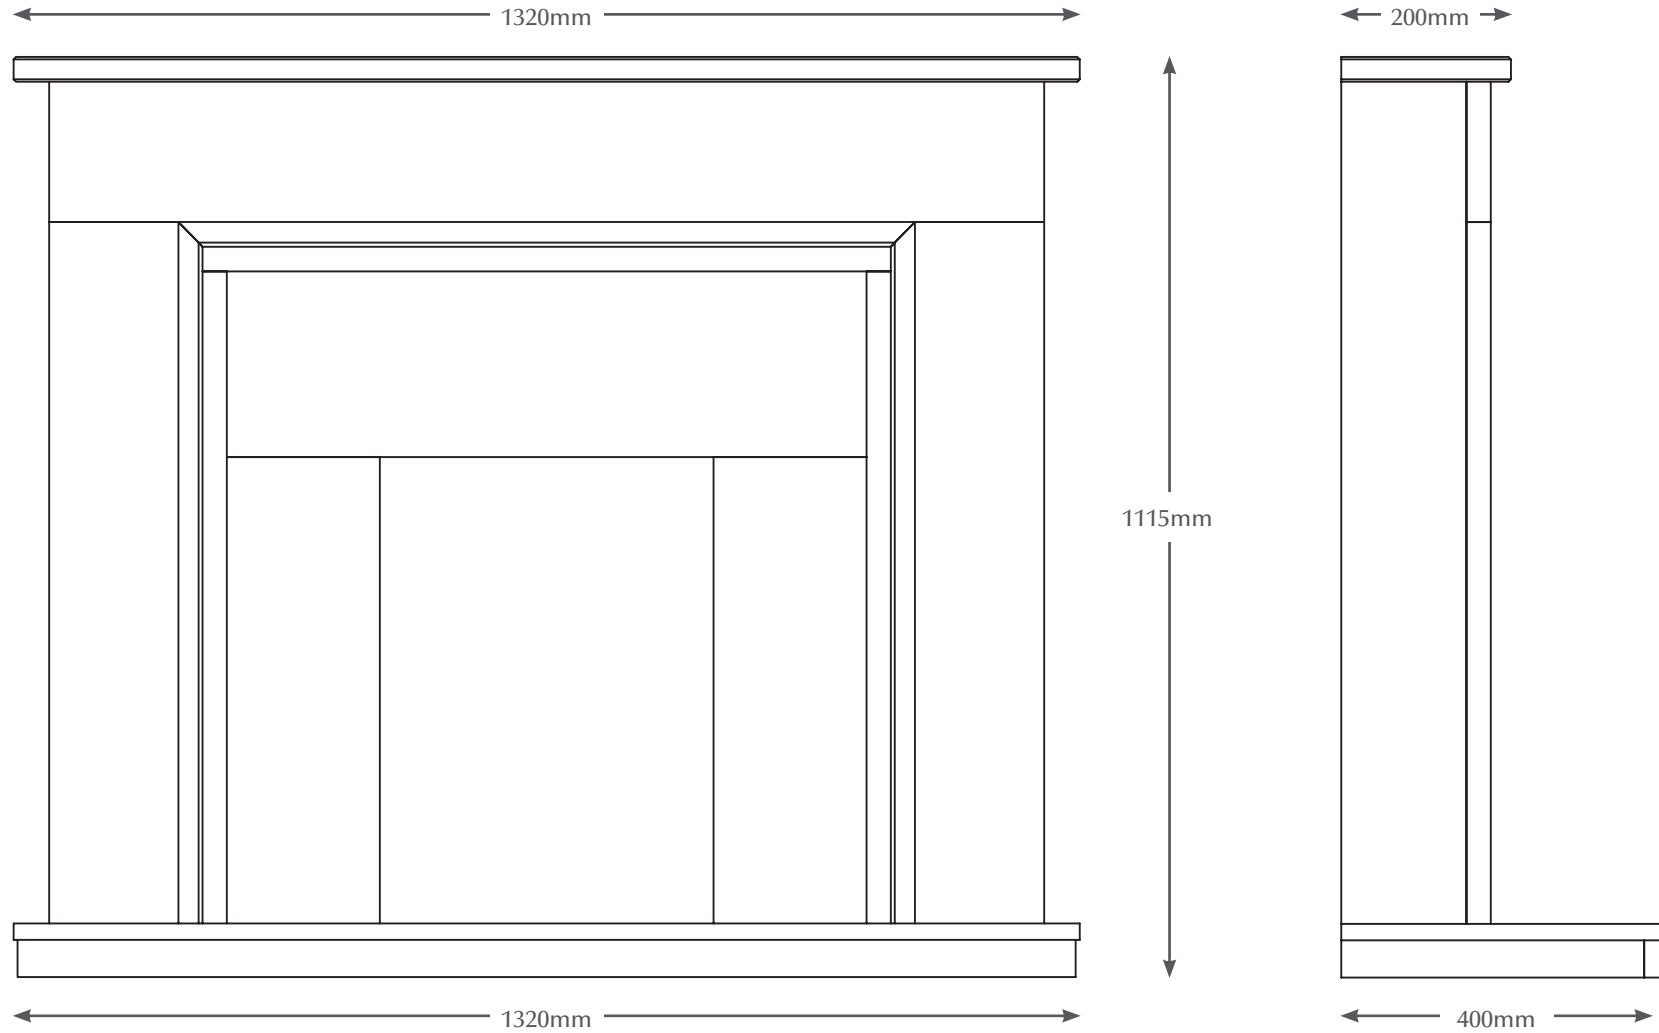

52" MOSELLO

TECHNICAL - LINE DRAWING

ELGIN & HALL[®]
BRITISH MADE

WWW.BEMODERN.COM/ELGIN-AND-HALL