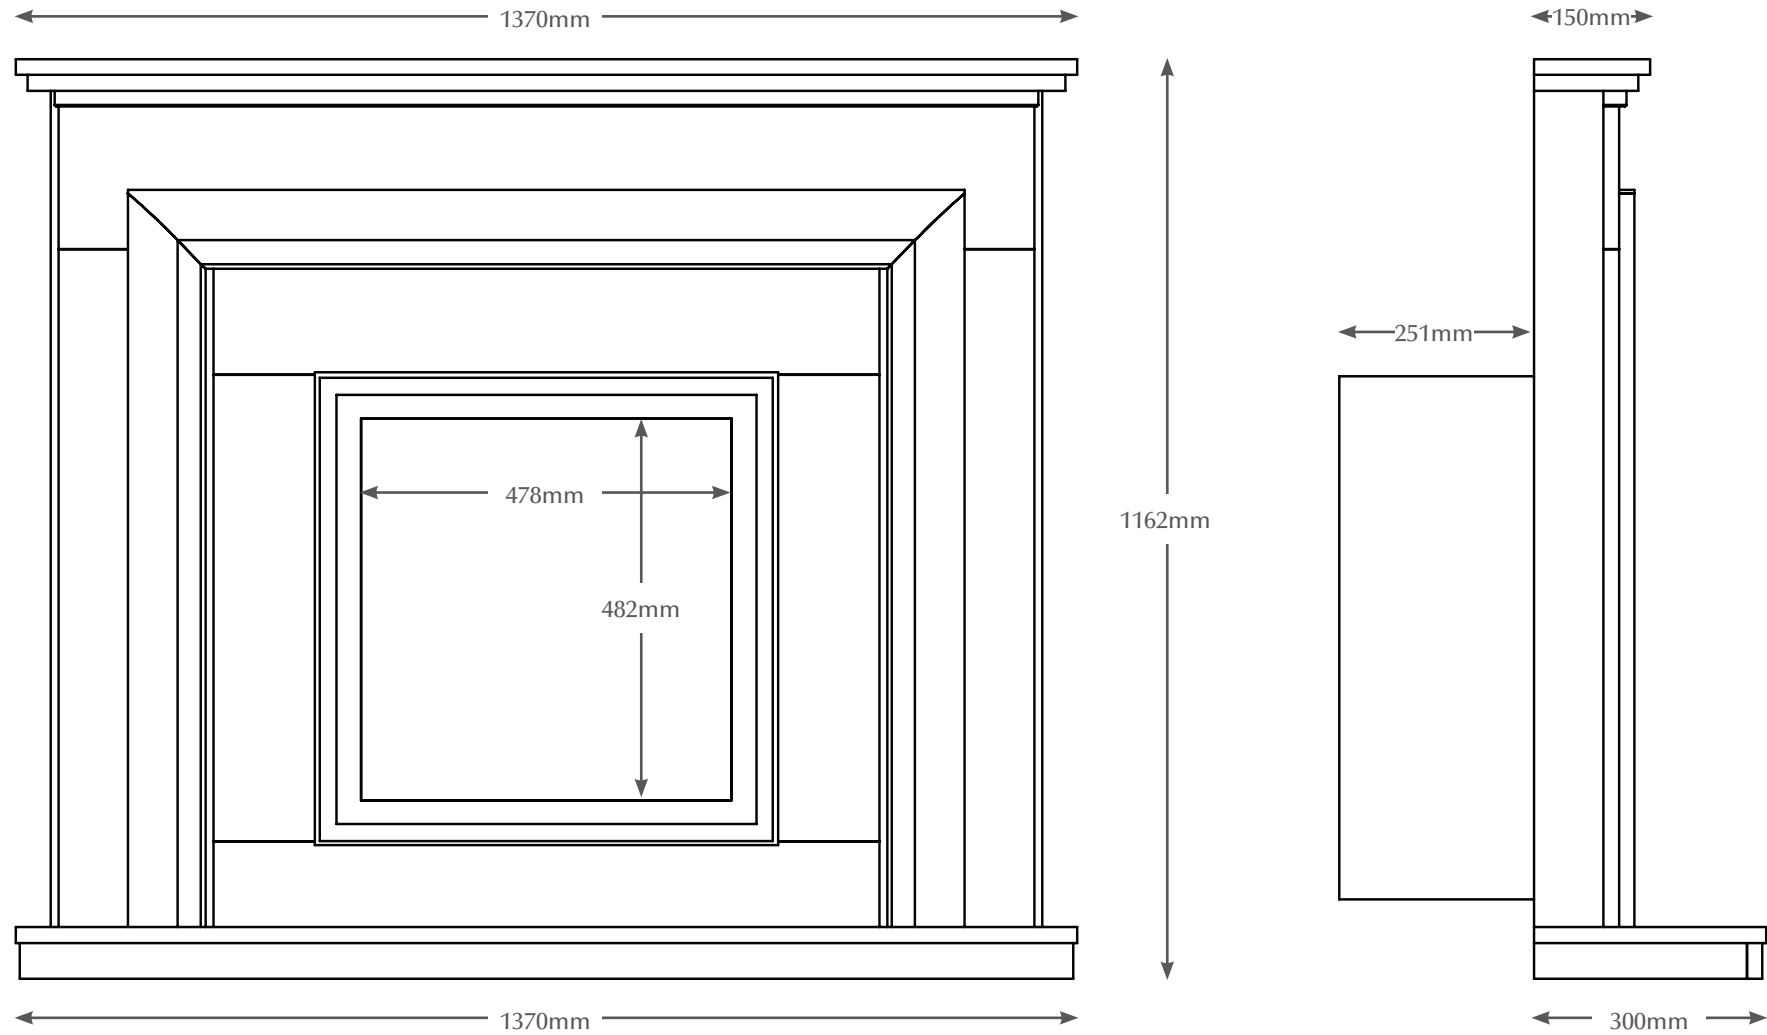

54" ALFORD 600P

TECHNICAL - LINE DRAWING

ELGIN & HALL[®]
BRITISH MADE

WWW.BEMODERN.COM/ELGIN-AND-HALL