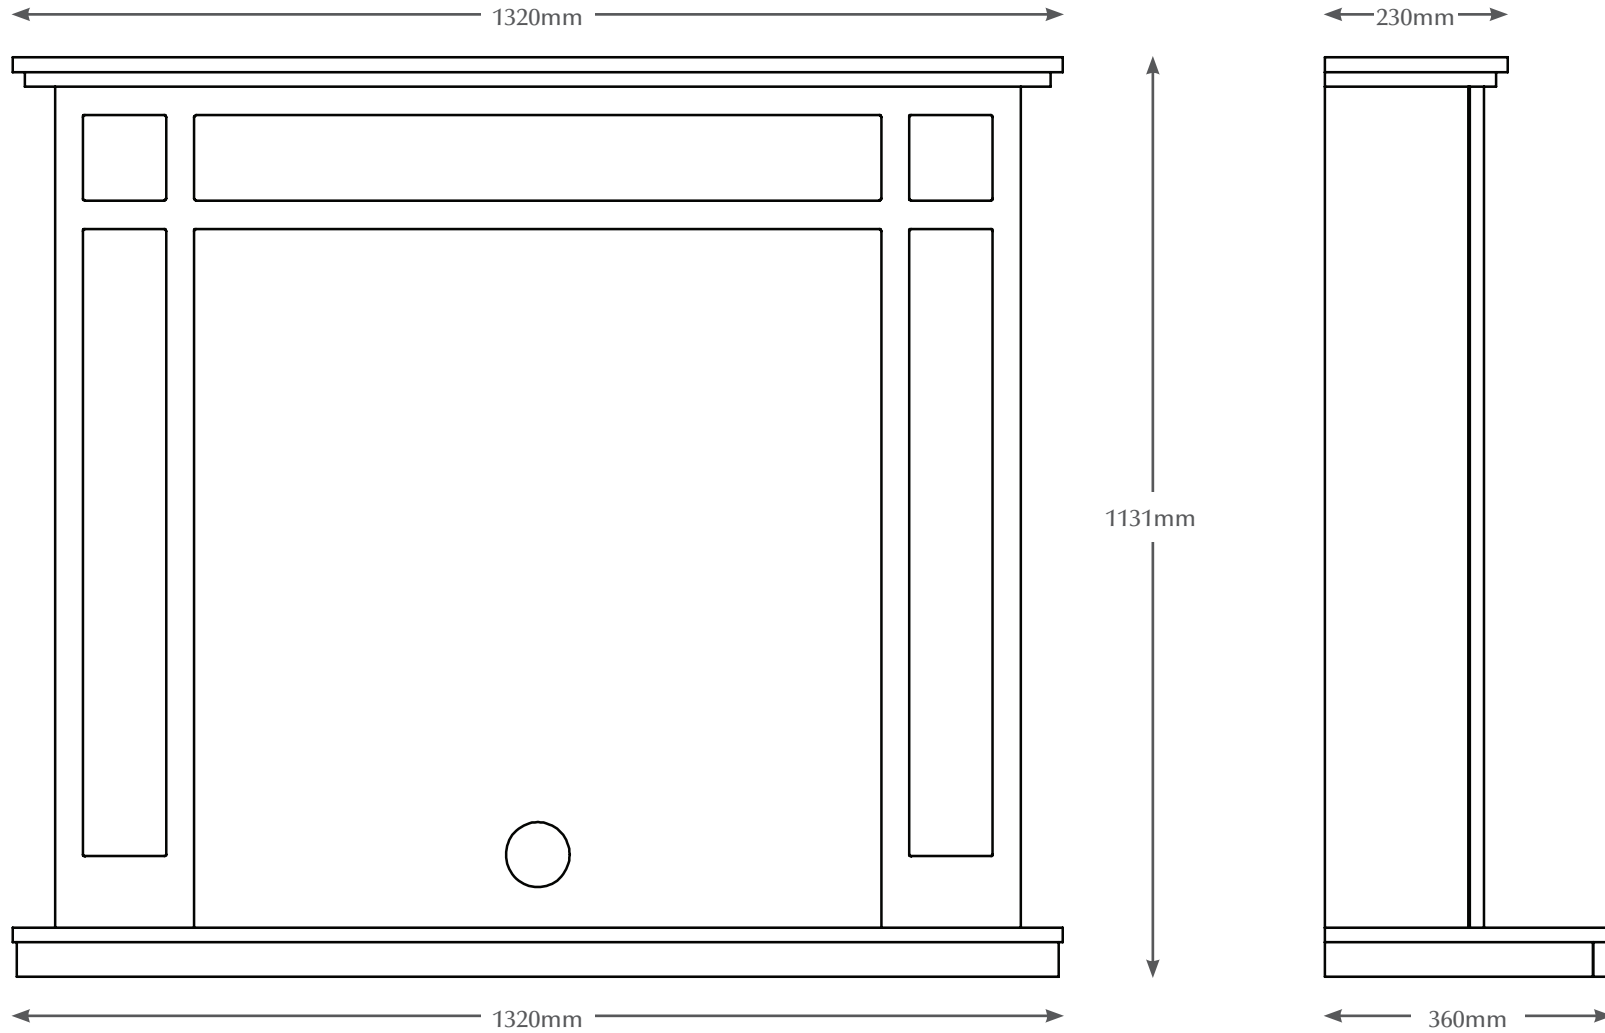

# 52" AMBLE

TECHNICAL - LINE DRAWING

ELGIN & HALL<sup>®</sup>  
BRITISH MADE

[WWW.BEMODERN.COM/ELGIN-AND-HALL](http://WWW.BEMODERN.COM/ELGIN-AND-HALL)