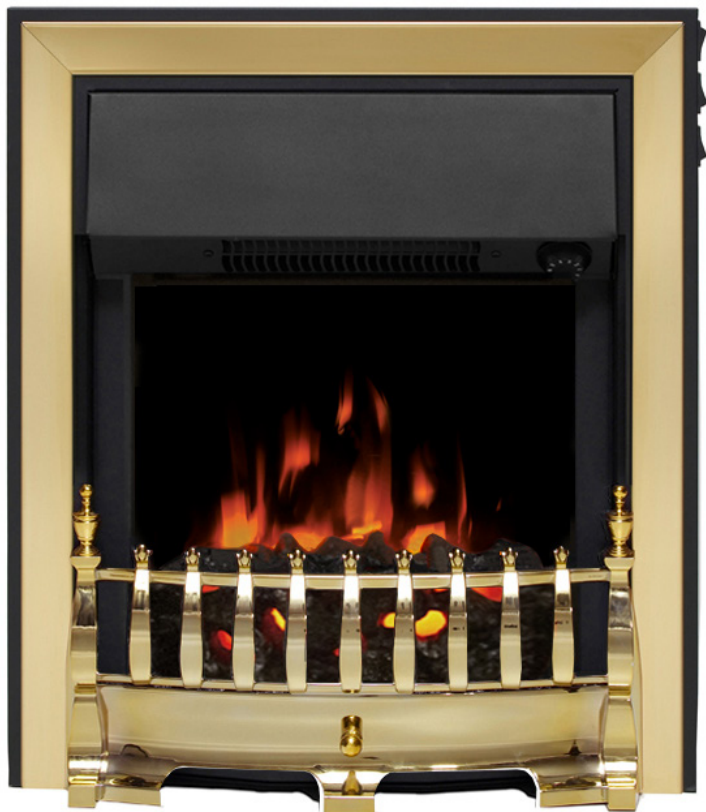

Fazer

16" Inset Electric Fire

Scan with smartphone
for more information

W 525mm
H 590mm
D 165mm

Heat Output
Max 2kW

Brass

Chrome

FLARE

Fazer

16" Inset Electric Fire

Finish	Brass or Chrome			
Dimensions	Width	Height	Overall Depth	Inset Depth*
	525mm	590mm	165mm	0/90mm
Heat Output	Max 2kW			
Fuel Bed	Coal			
Control	Manual switch control			
Spacer Frame	Supplied with single spacer frame			