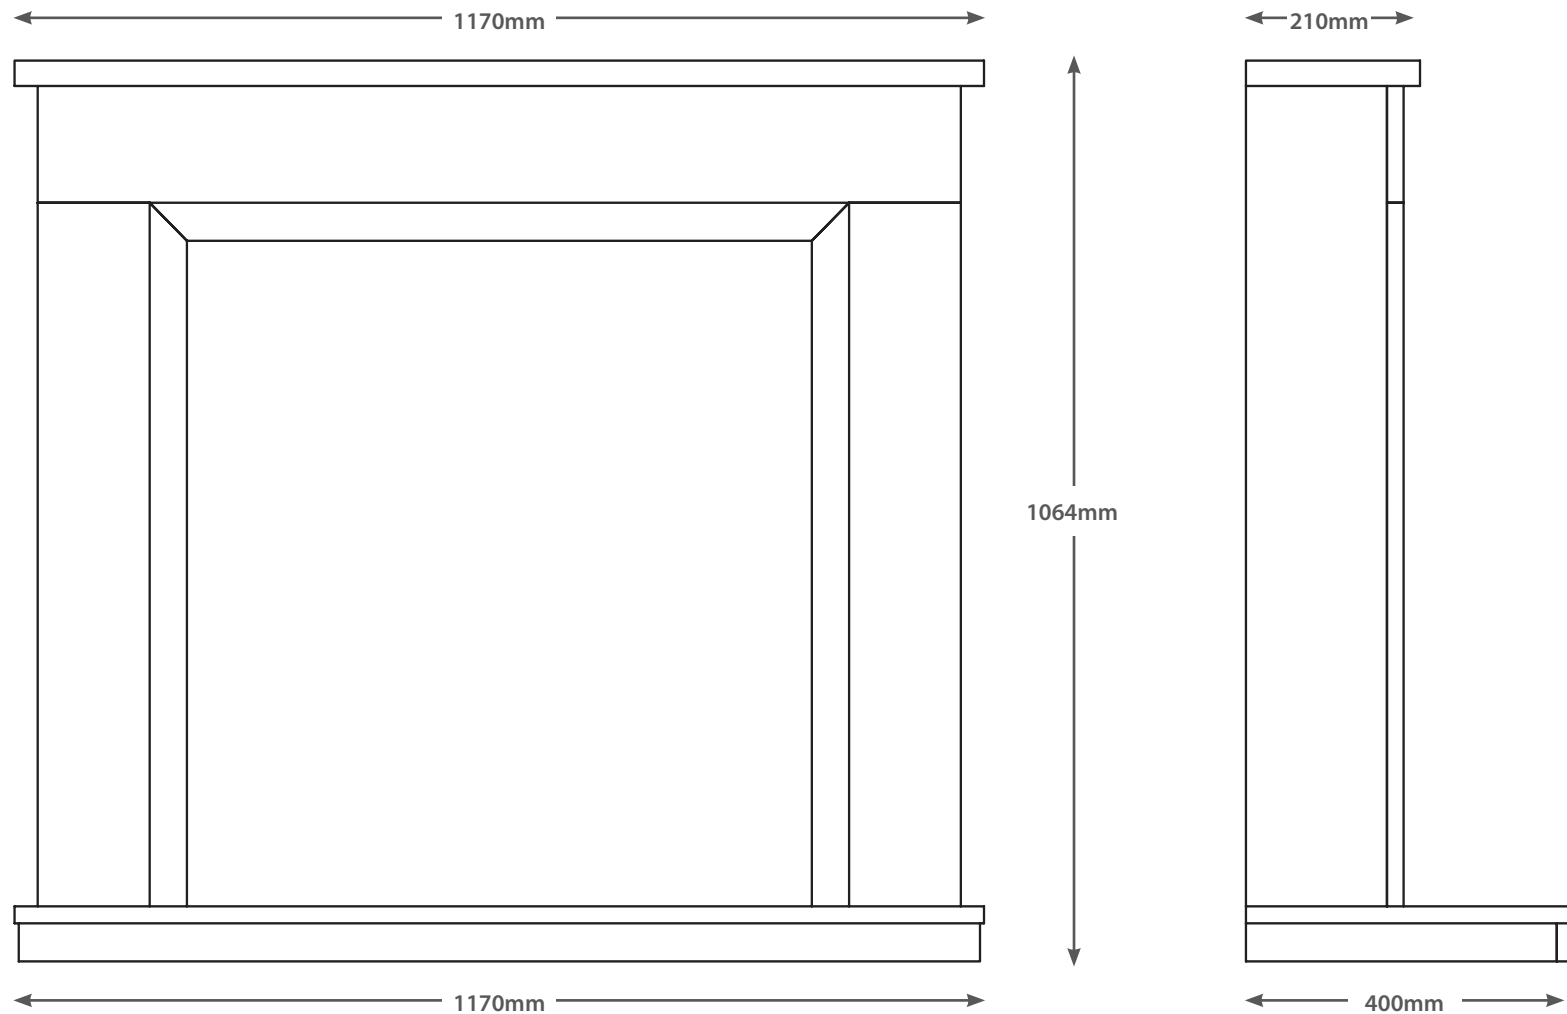

46" MILLGATE

TECHNICAL - LINE DRAWING

FLARE
collection

WWW.BEMODERN.COM/FLARE-COLLECTION