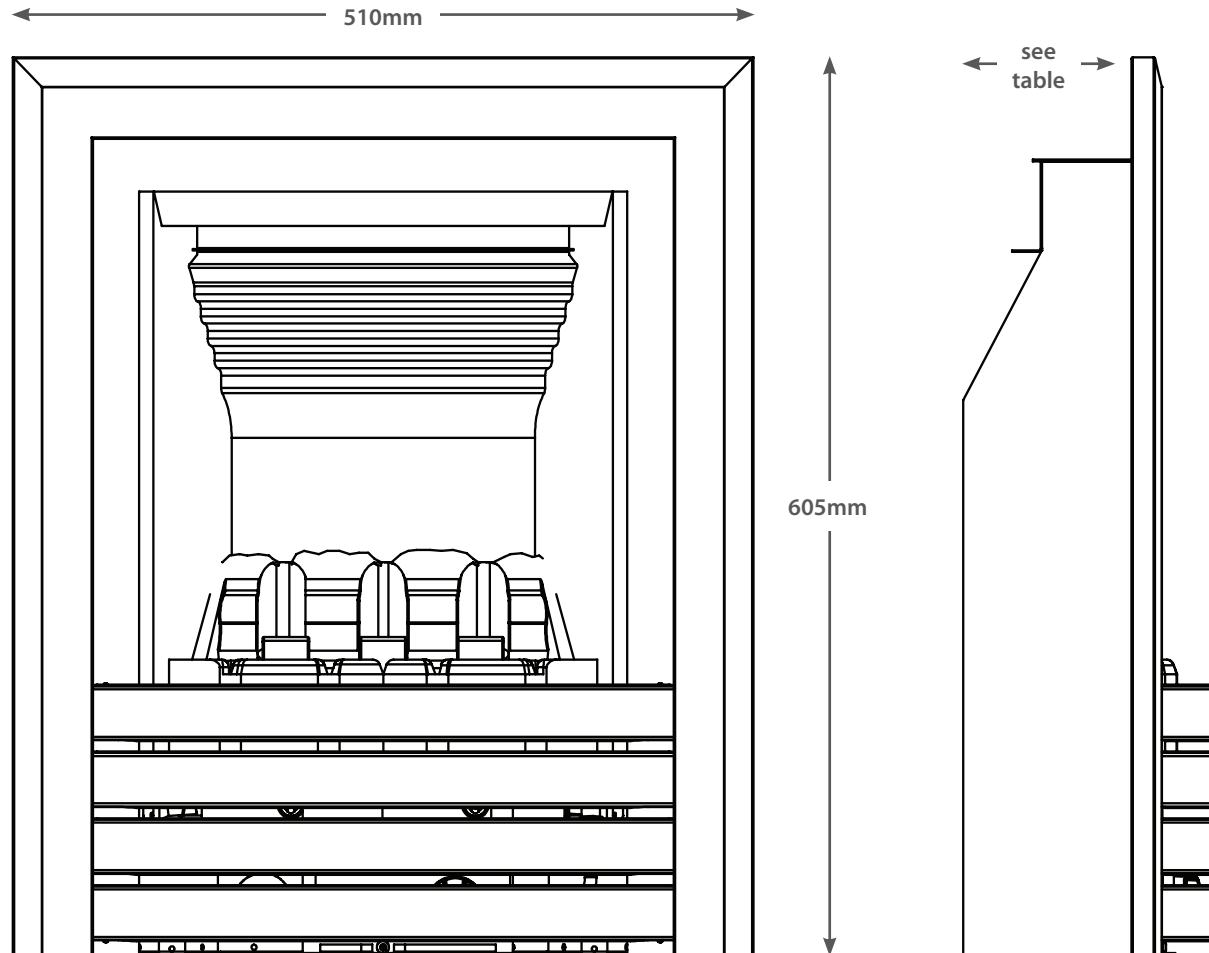

# 16" DESIGN GAS FIRE

TECHNICAL - LINE DRAWING

FLARE  
collection

[WWW.BEMODERN.COM/FLARE-COLLECTION](http://WWW.BEMODERN.COM/FLARE-COLLECTION)

	Inset Depth
Slimline Radiant	123
Deepline Radiant	173
Deepline Convector	198
Deepline H.E	198
Mid Depth H.E	128
Deepline Balanced Flue	186