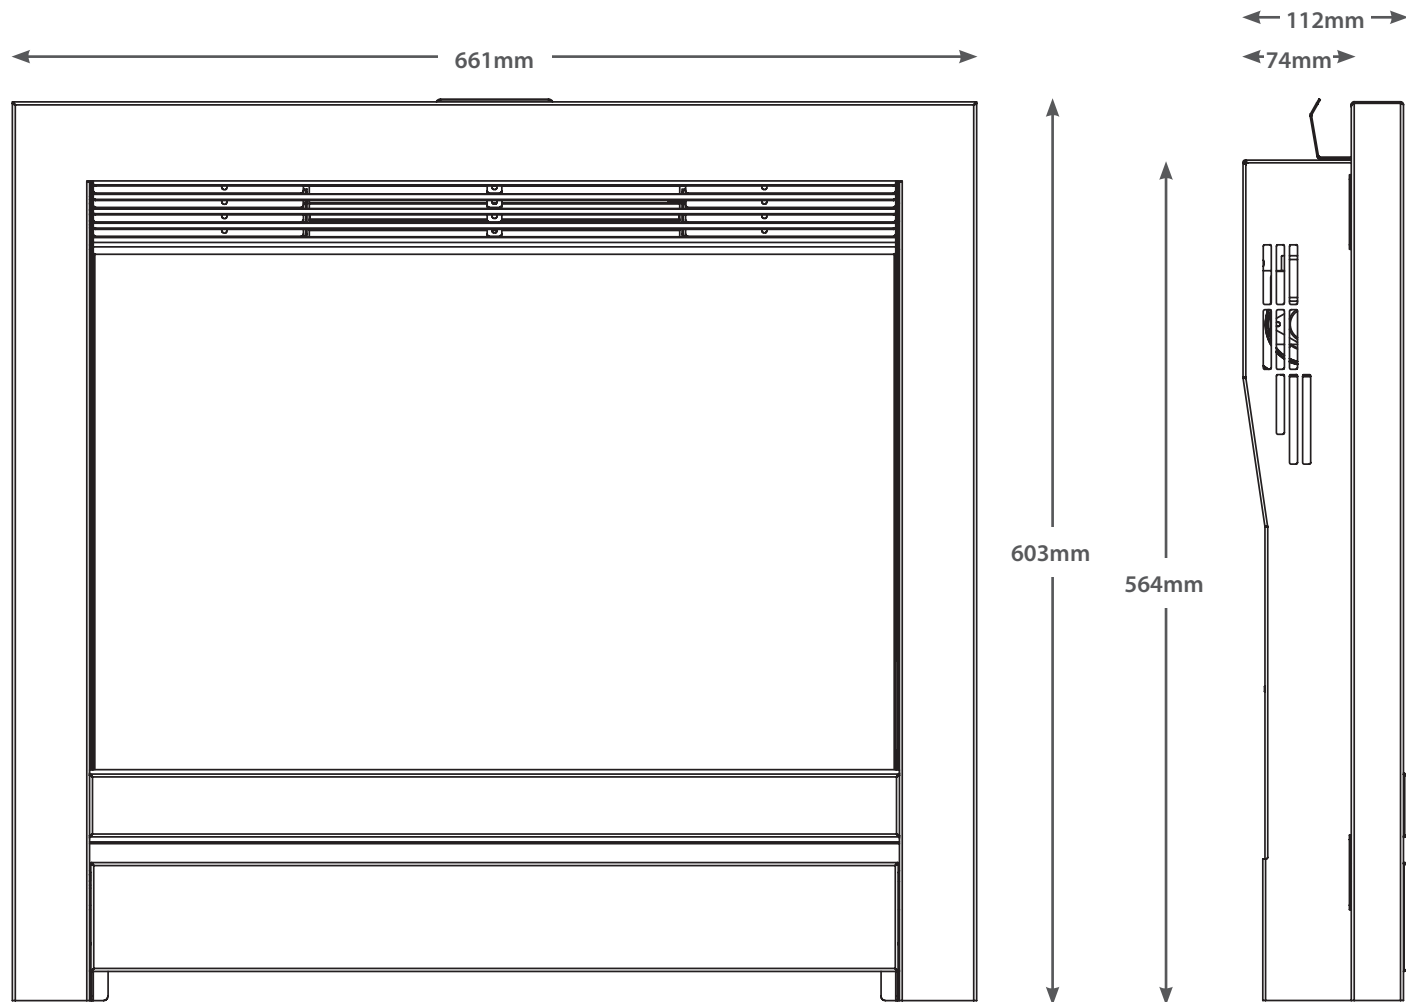

22" BEAM EDGE

TECHNICAL - LINE DRAWING

FLARE
collection

WWW.BEMODERN.COM/FLARE-COLLECTION