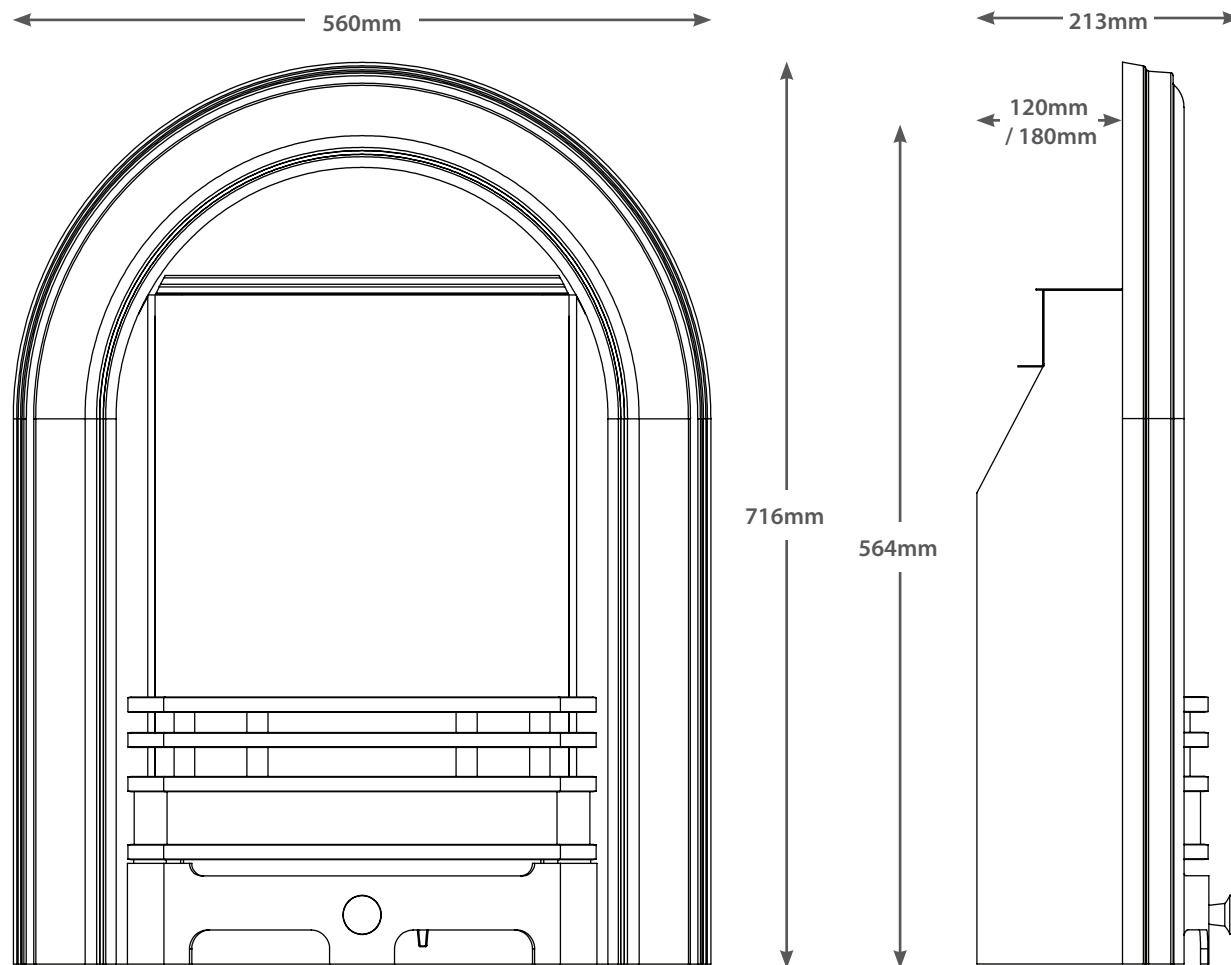

# 16" ABBEY GAS

TECHNICAL - LINE DRAWING

FLARE  
collection

[WWW.BEMODERN.COM/FLARE-COLLECTION](http://WWW.BEMODERN.COM/FLARE-COLLECTION)