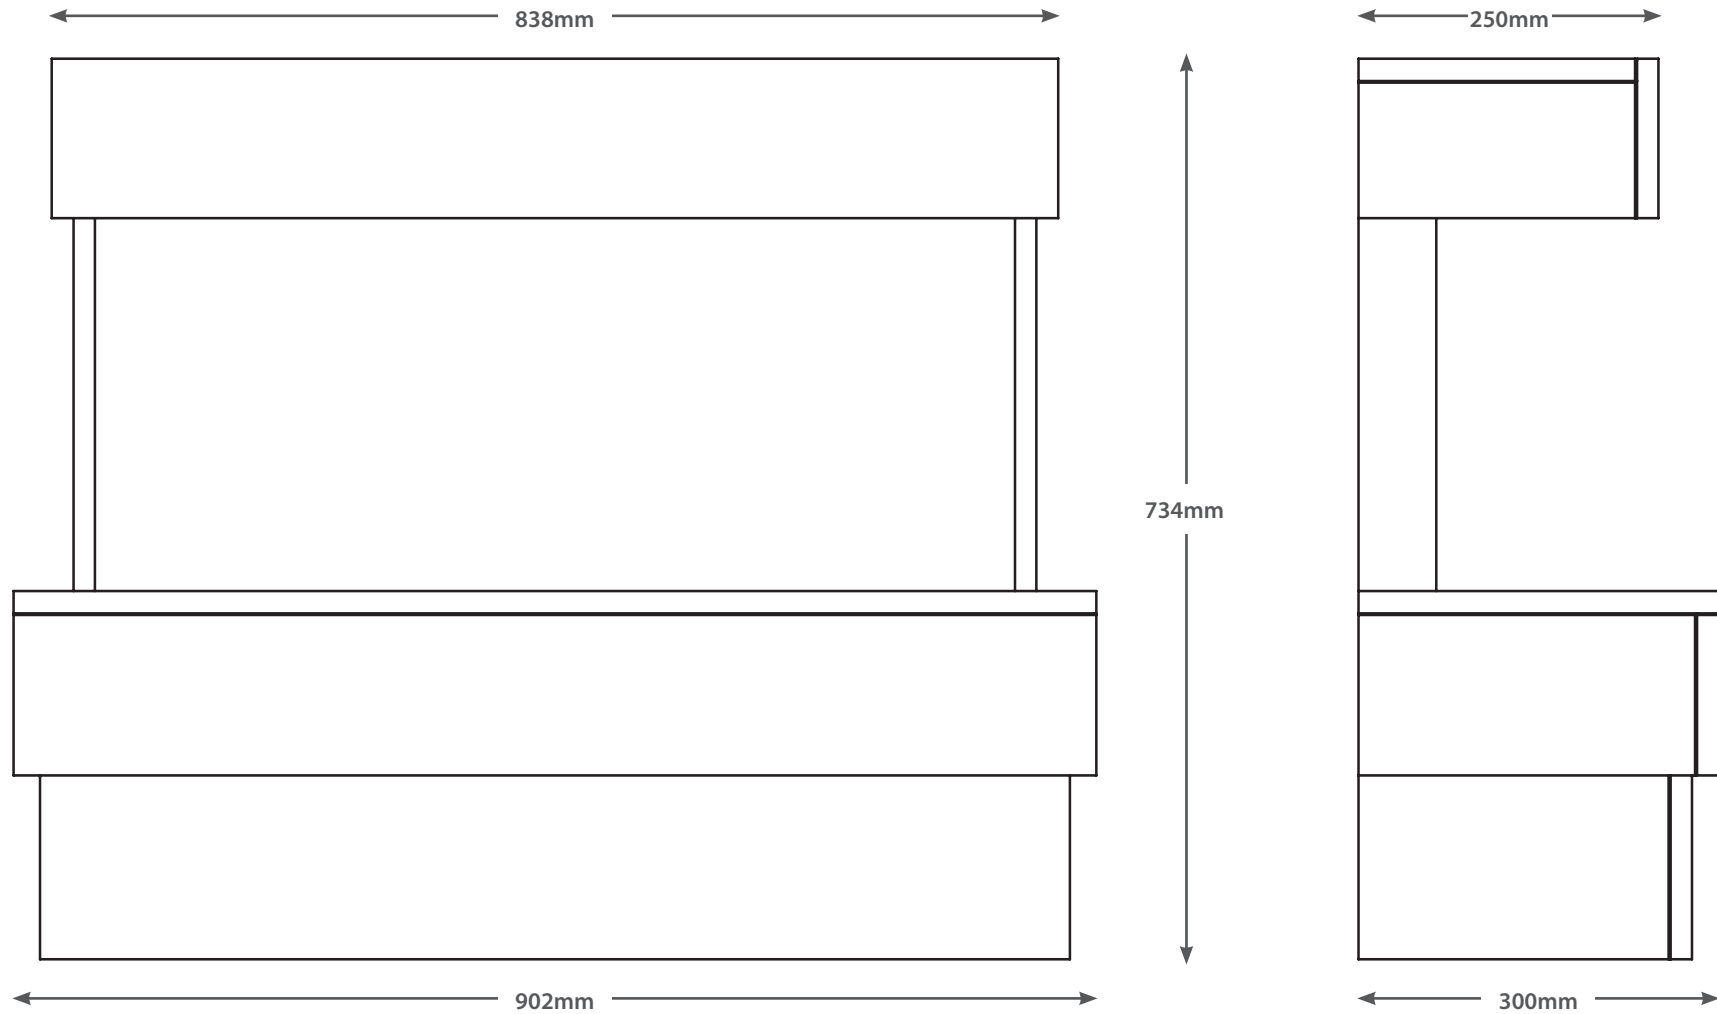

35" AVANT

TECHNICAL - LINE DRAWING

FLARE
collection

WWW.BEMODERN.COM/FLARE-COLLECTION