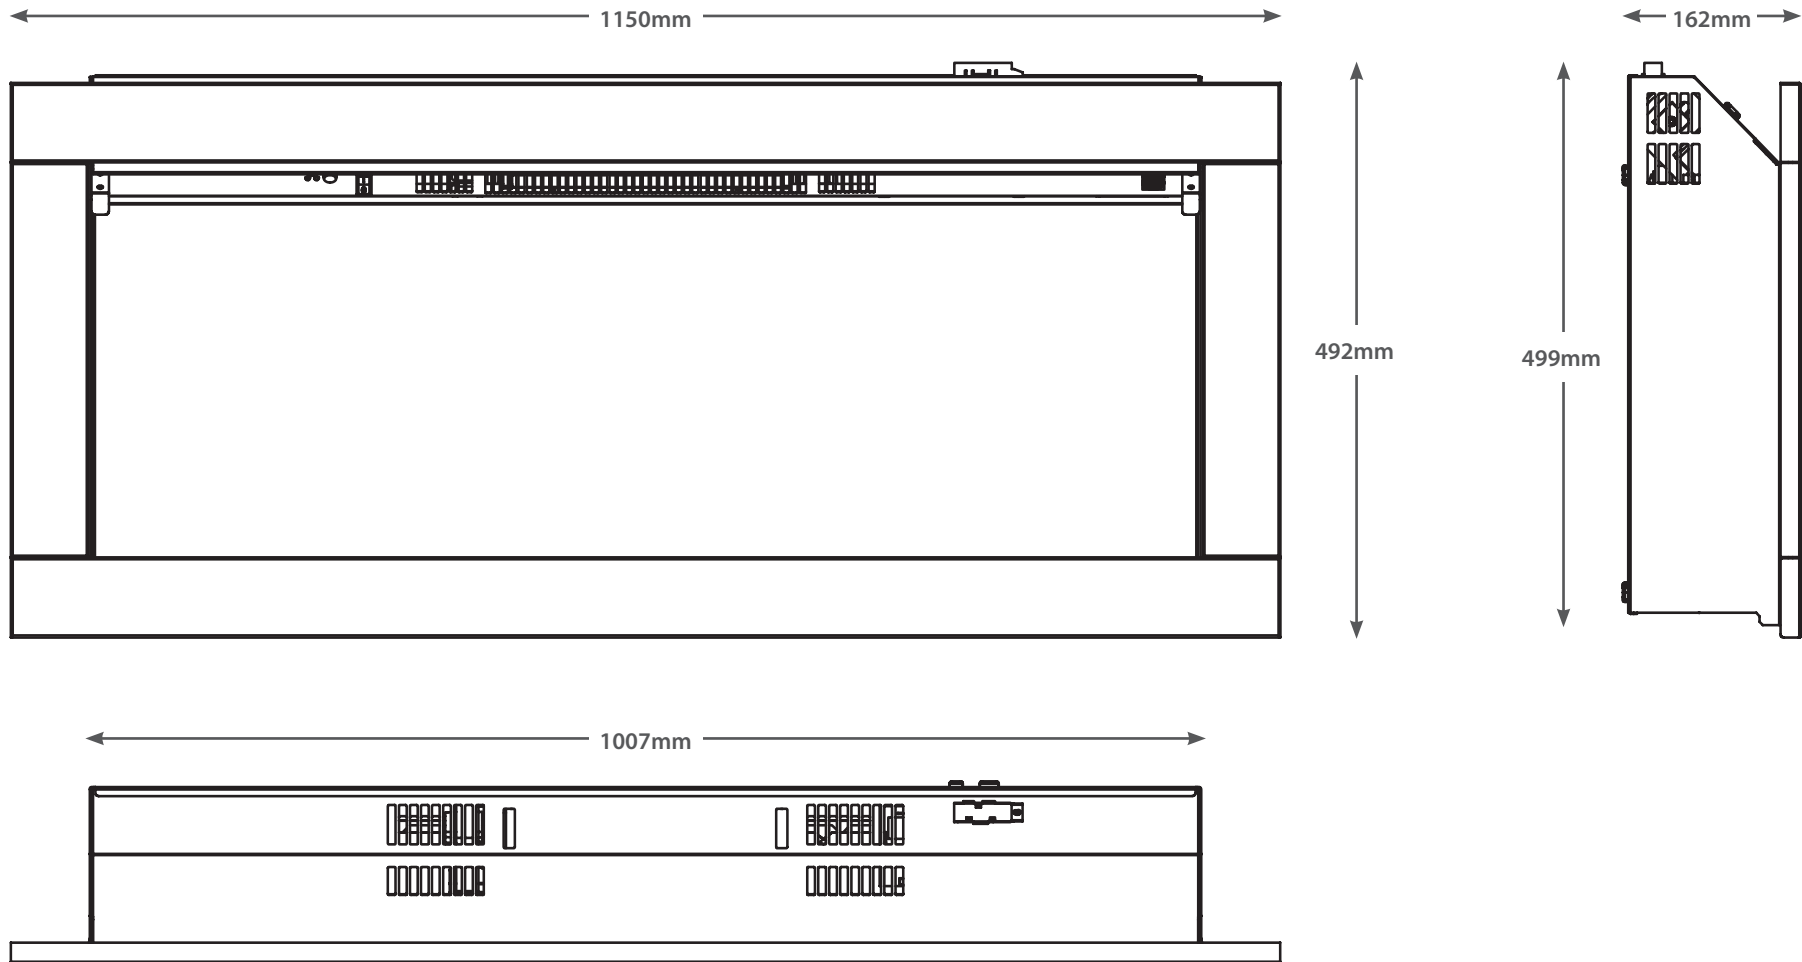

45" AVELLA GRANDE

TECHNICAL - LINE DRAWING

FLARE
collection

WWW.BEMODERN.COM/FLARE-COLLECTION