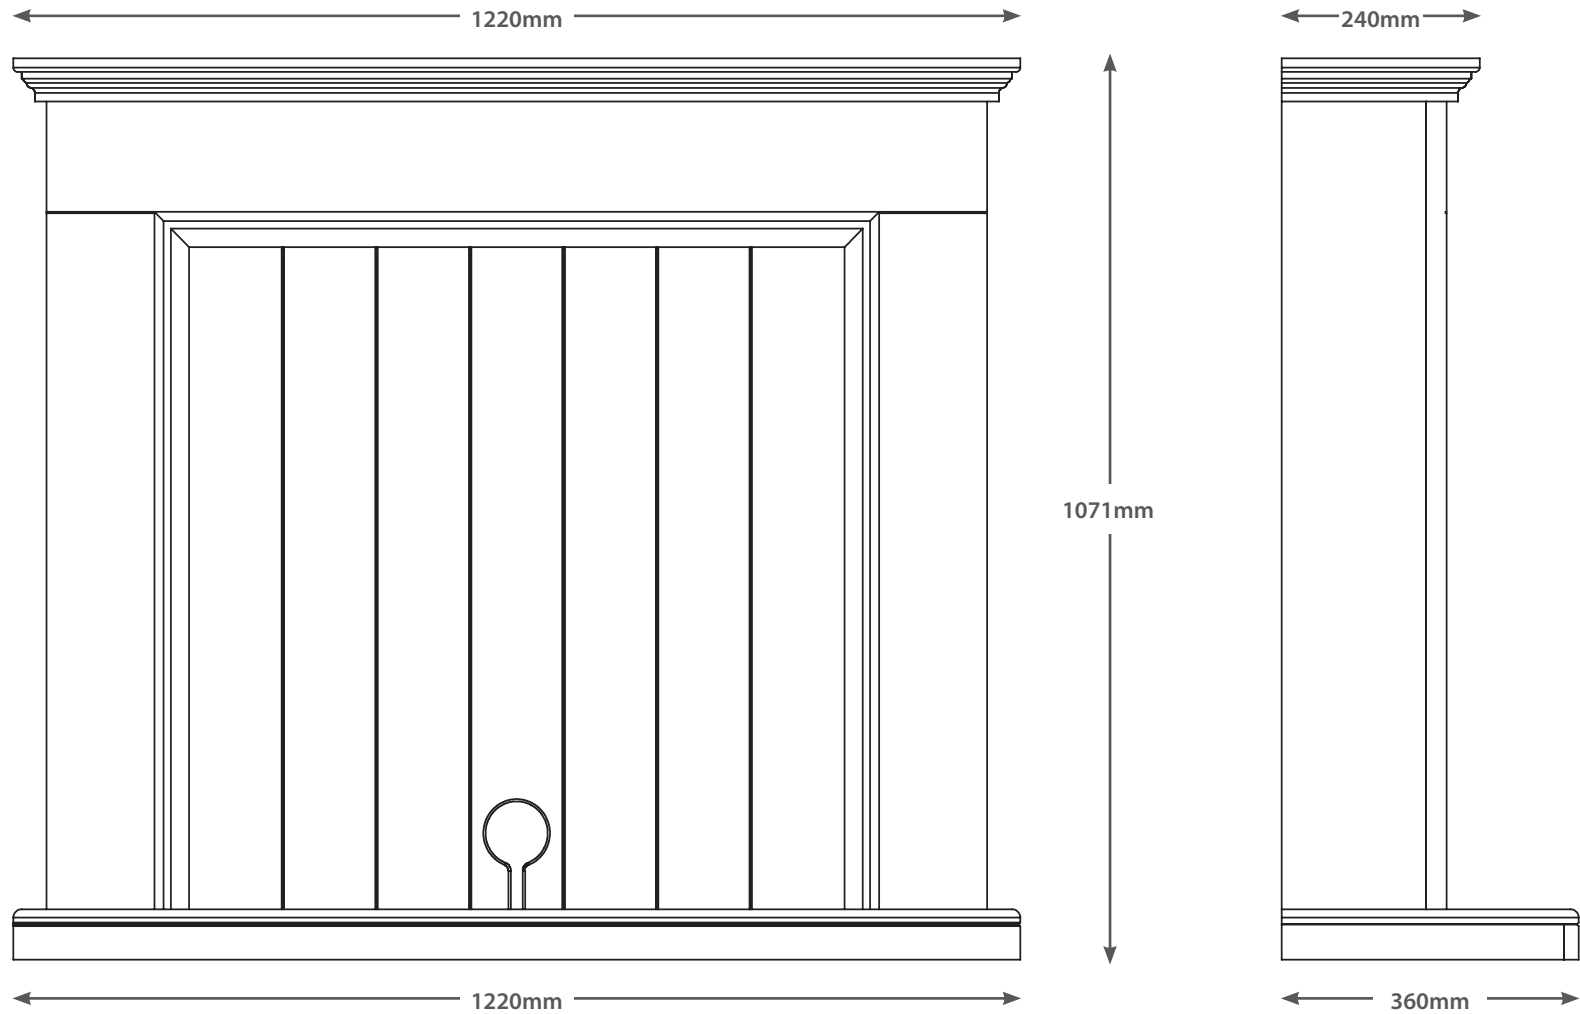

# 48" BAINBRIDGE (FLAT TO WALL)

TECHNICAL - LINE DRAWING

FLARE  
collection

[WWW.BEMODERN.COM/FLARE-COLLECTION](http://WWW.BEMODERN.COM/FLARE-COLLECTION)