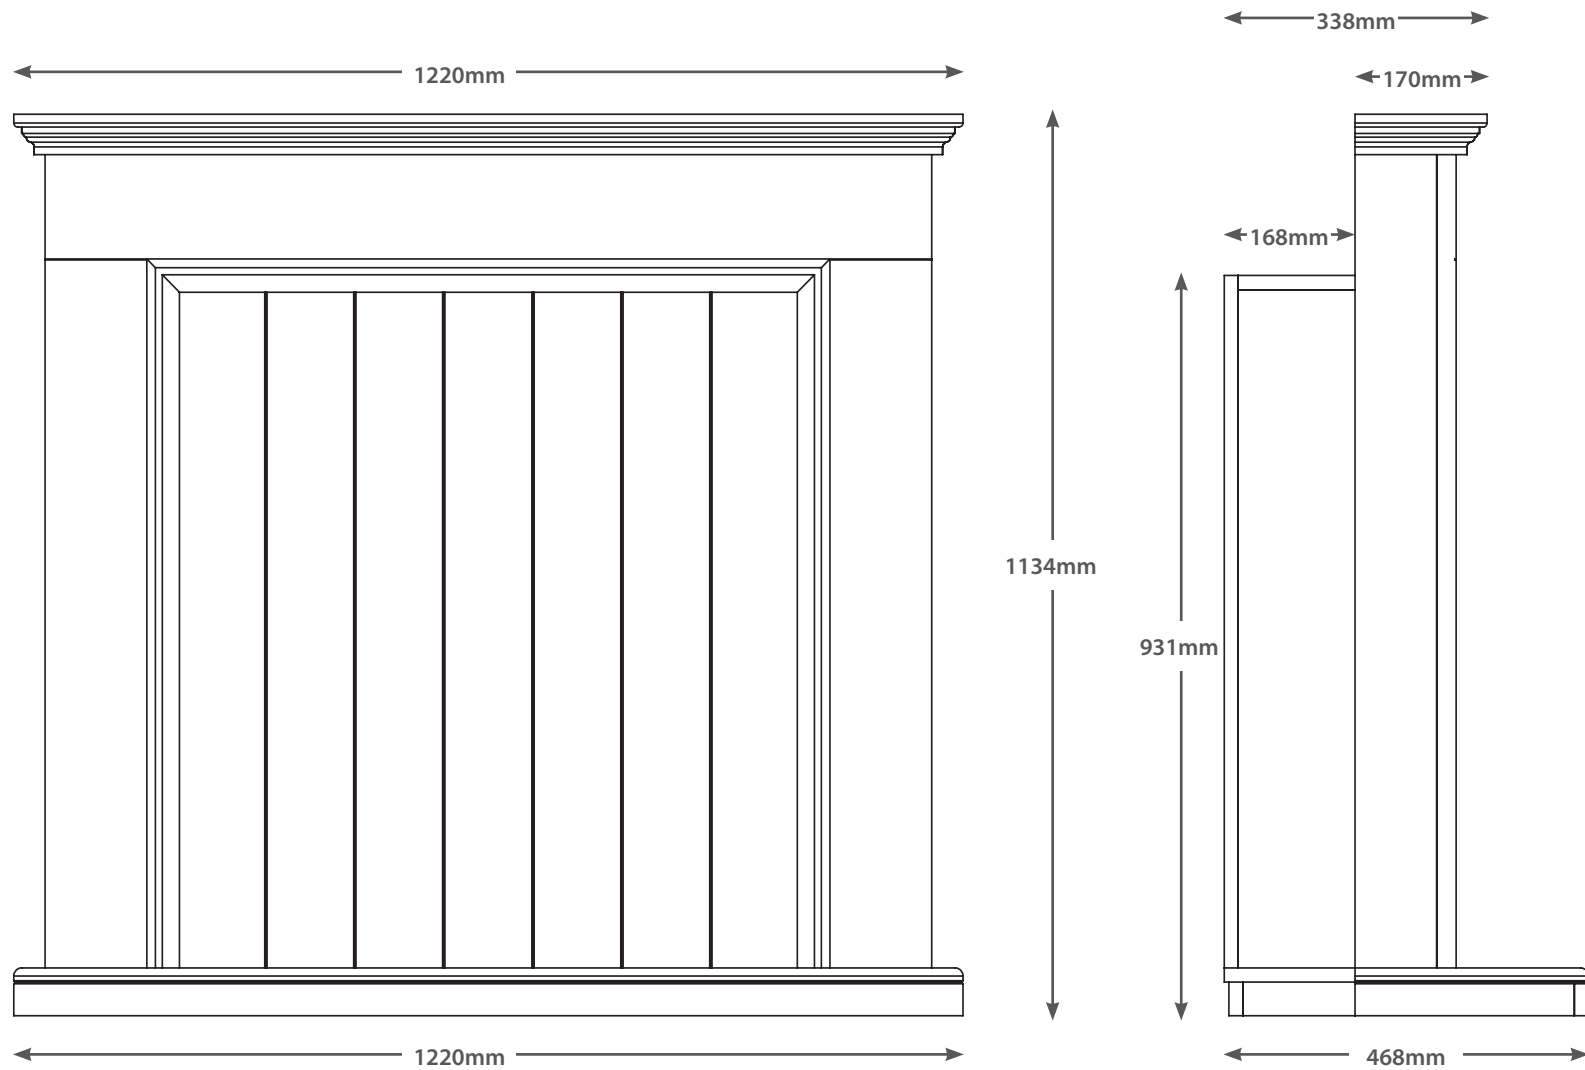

48" BAINBRIDGE (INSET)

TECHNICAL - LINE DRAWING

FLARE
collection

WWW.BEMODERN.COM/FLARE-COLLECTION