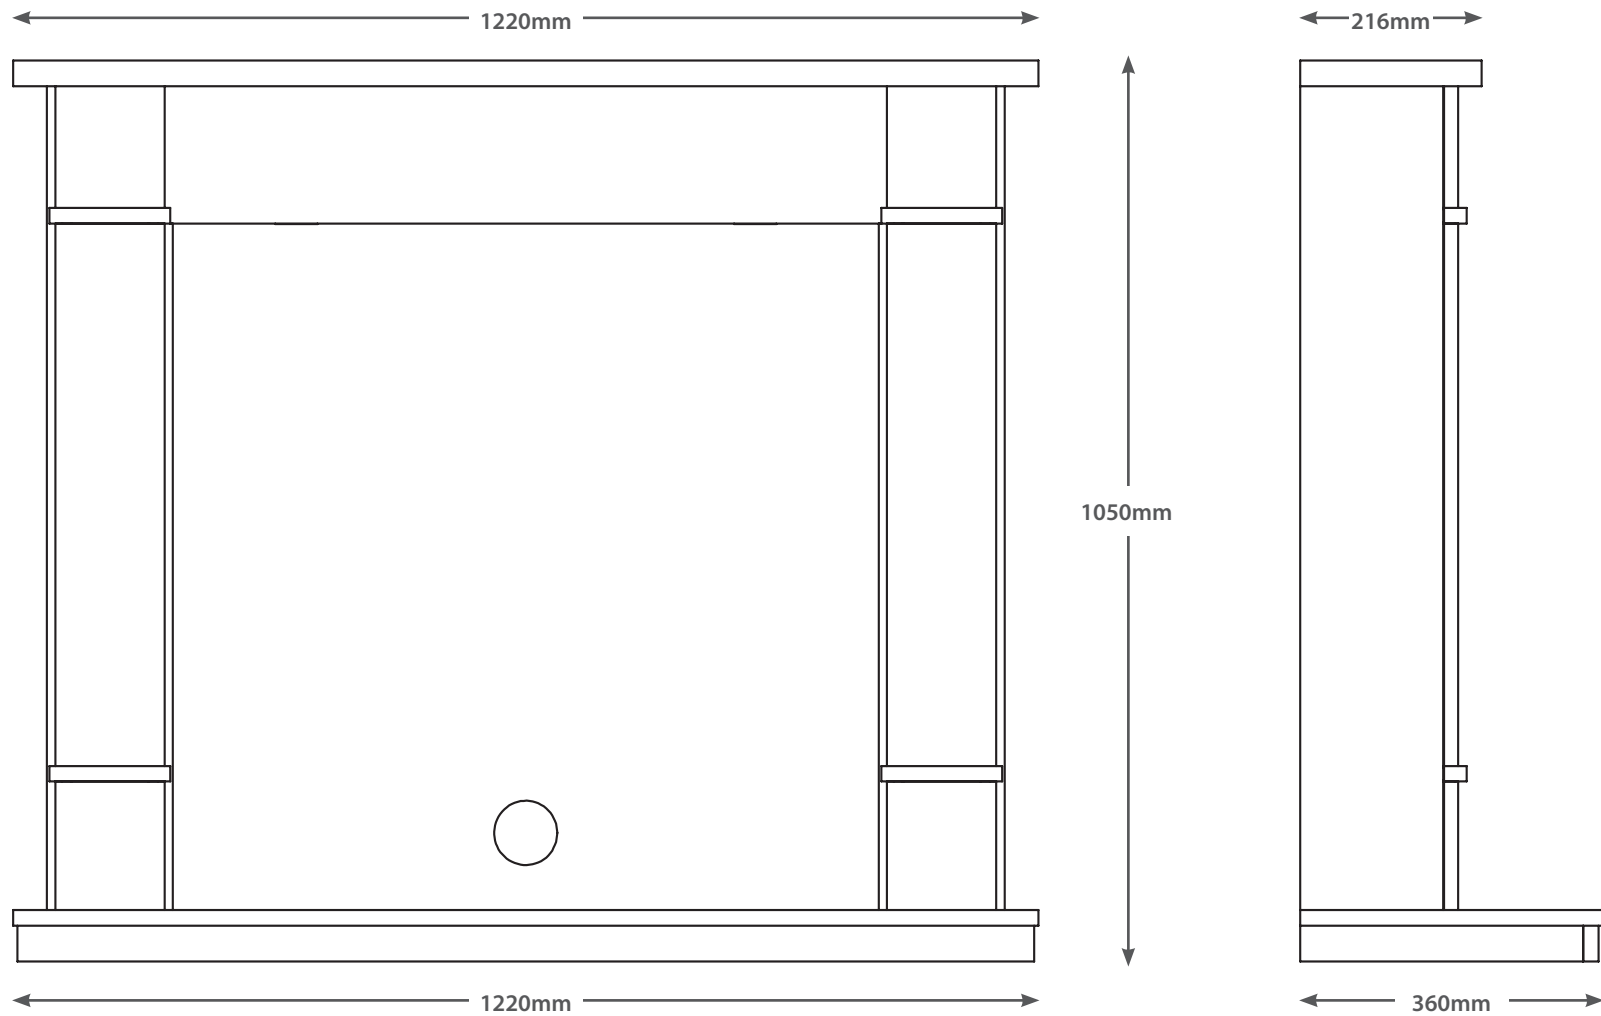

42" CHESHIRE

TECHNICAL - LINE DRAWING

FLARE
collection

WWW.BEMODERN.COM/FLARE-COLLECTION