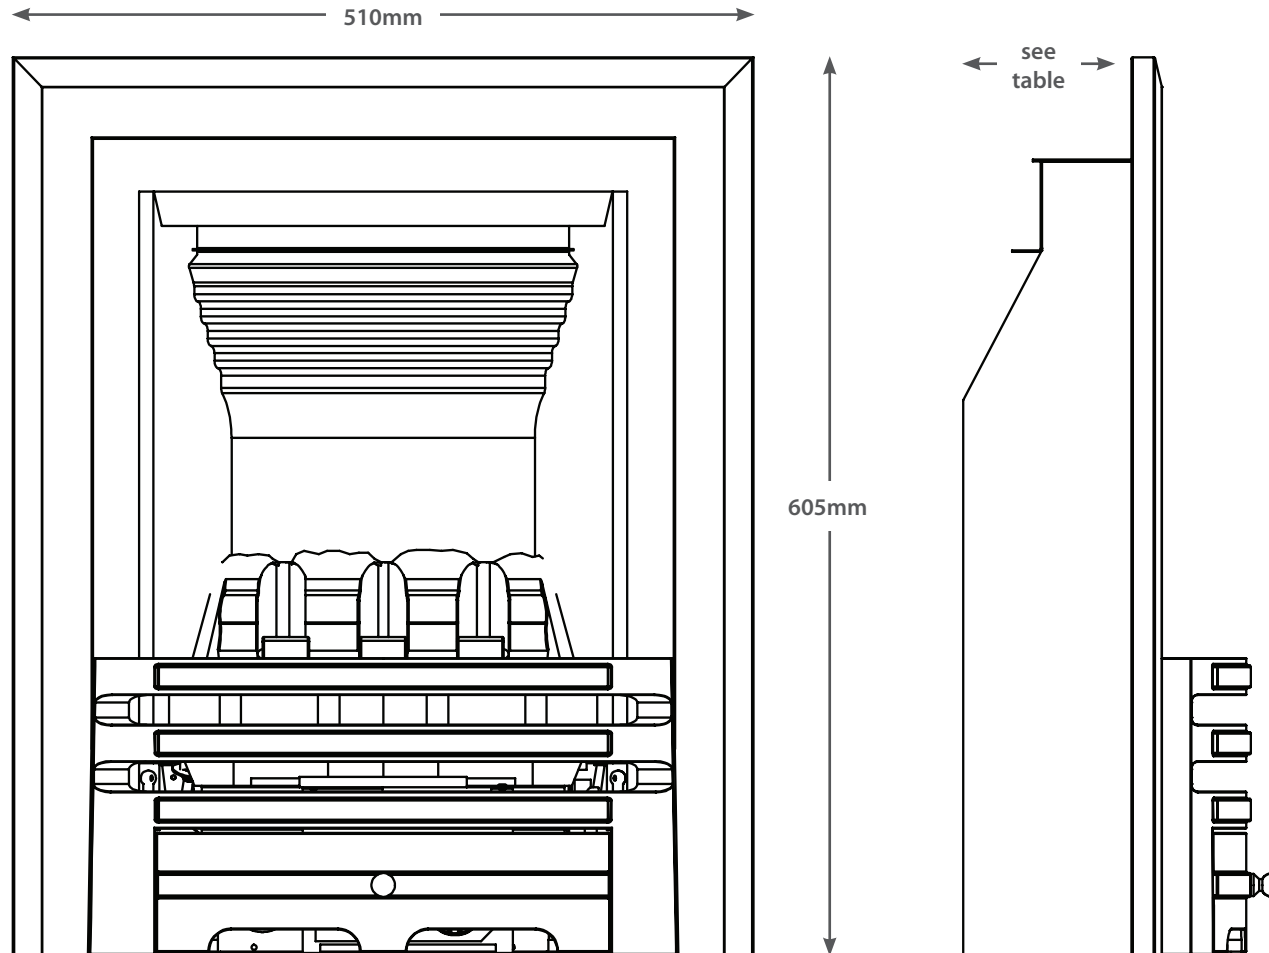

# 16" CLASSIC - AXTON

TECHNICAL - LINE DRAWING

FLARE  
collection

WWW.BEMODERN.COM/FLARE-COLLECTION

	Inset Depth
Slimline Radiant	123
Deepline Radiant	173
Deepline Convactor	198
Deepline H.E	198
Mid Depth H.E	128
Deepline Balanced Flue	186