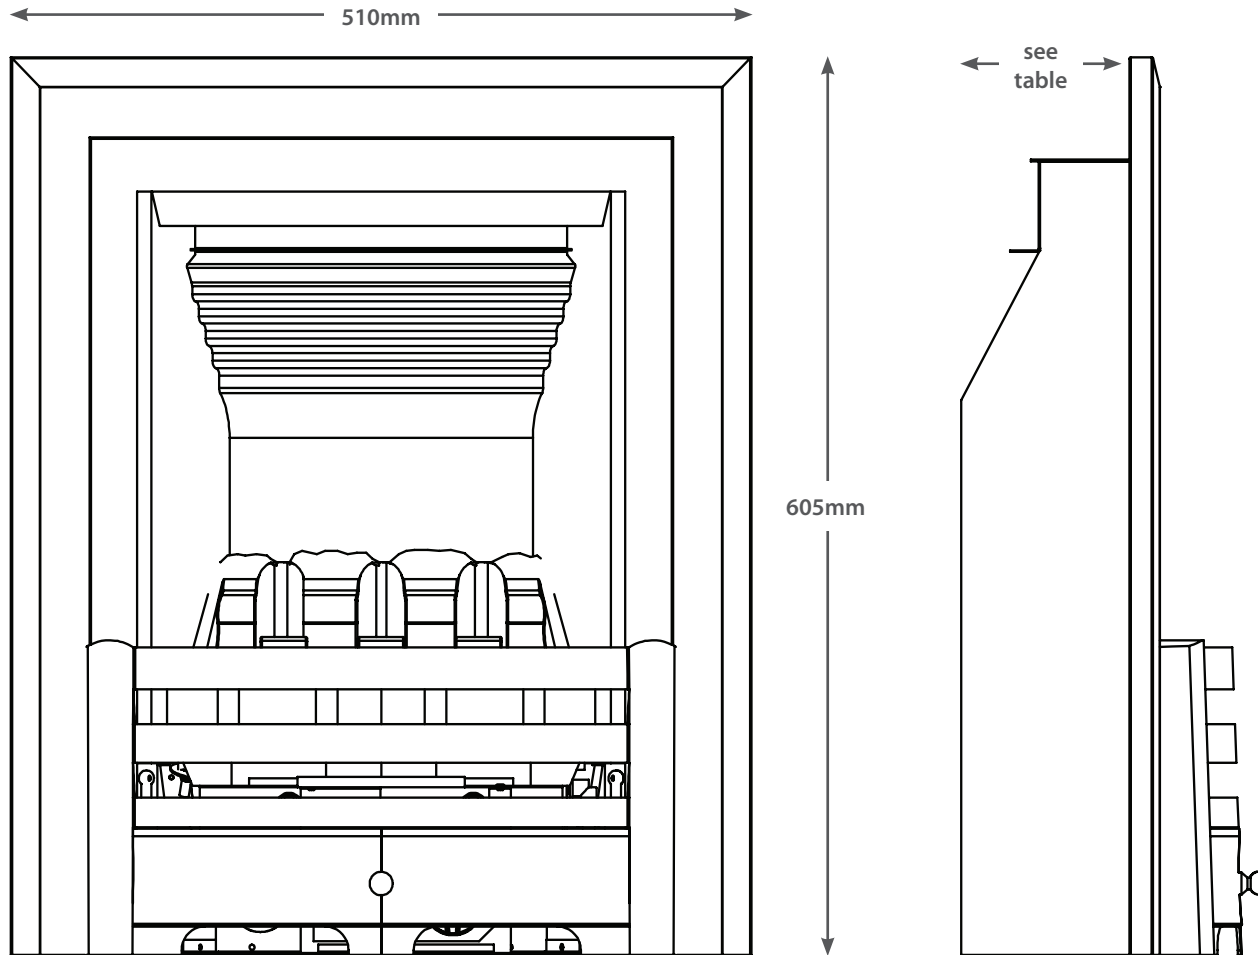

16" CLASSIC - ECHO

TECHNICAL - LINE DRAWING

FLARE
collection

WWW.BEMODERN.COM/FLARE-COLLECTION

	Inset Depth
Slimline Radiant	123
Deepline Radiant	173
Deepline Convector	198
Deepline H.E	198
Mid Depth H.E	128
Deepline Balanced Flue	186