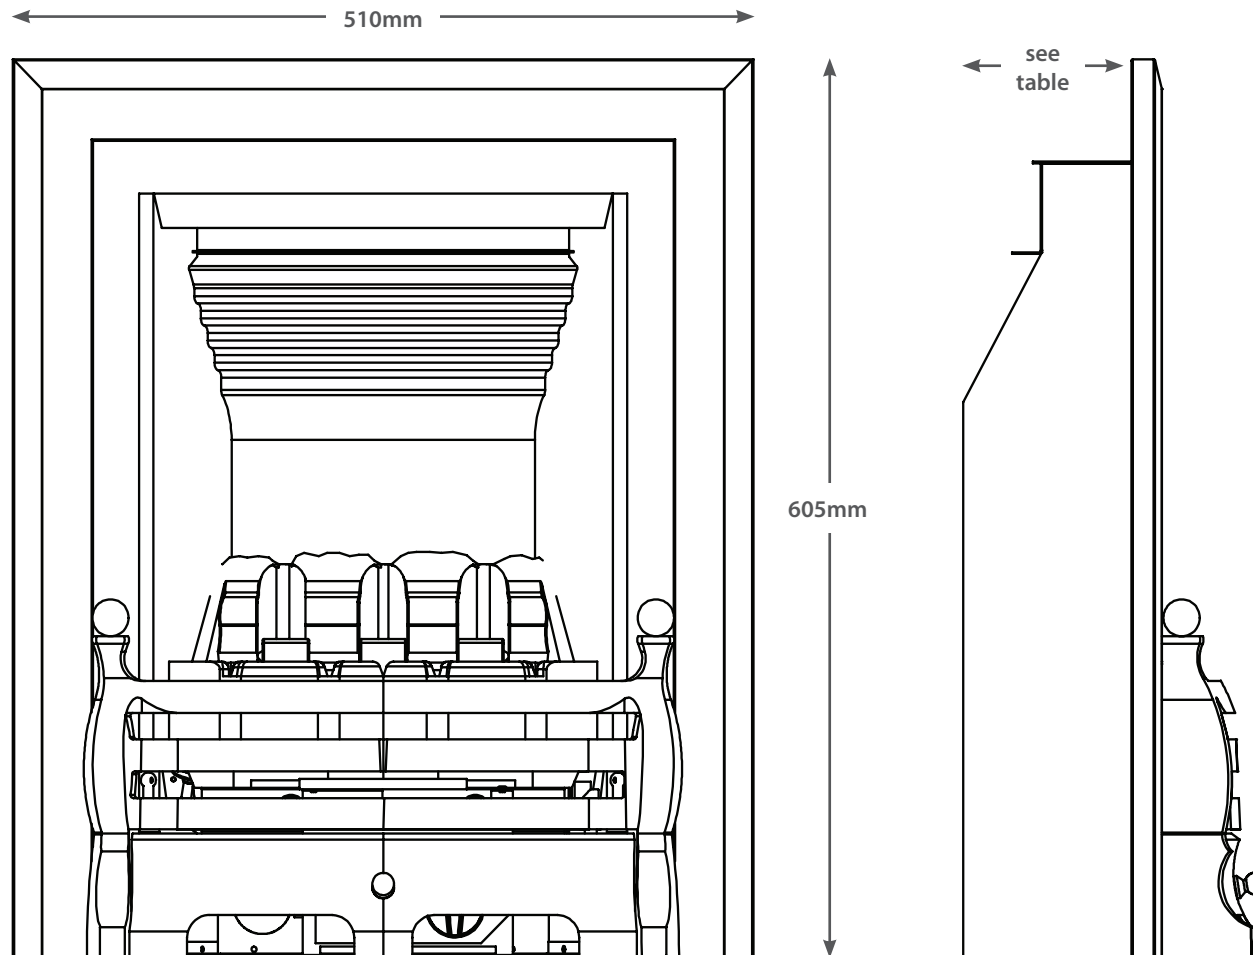

16" CLASSIC - MAISIE

TECHNICAL - LINE DRAWING

FLARE
collection

WWW.BEMODERN.COM/FLARE-COLLECTION

	Inset Depth
Slimline Radiant	123
Deepline Radiant	173
Deepline Convector	198
Deepline H.E	198
Mid Depth H.E	128
Deepline Balanced Flue	186