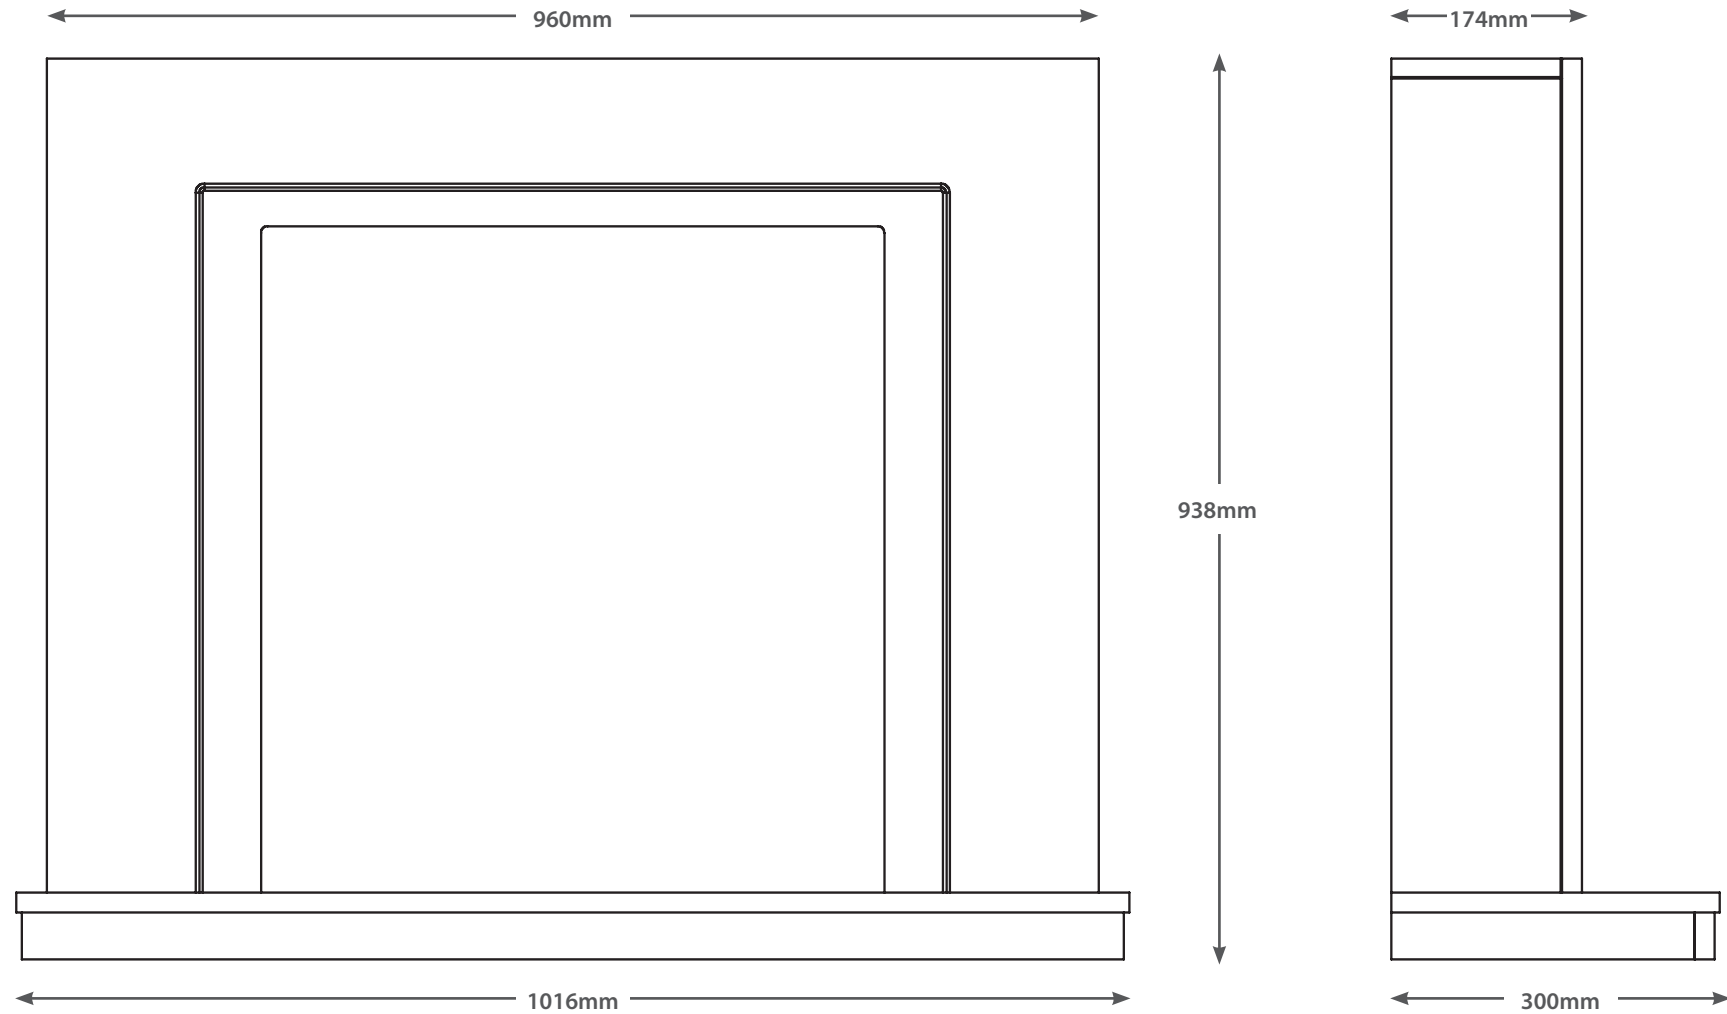

38" COLBY

TECHNICAL - LINE DRAWING

FLARE
collection

WWW.BEMODERN.COM/FLARE-COLLECTION