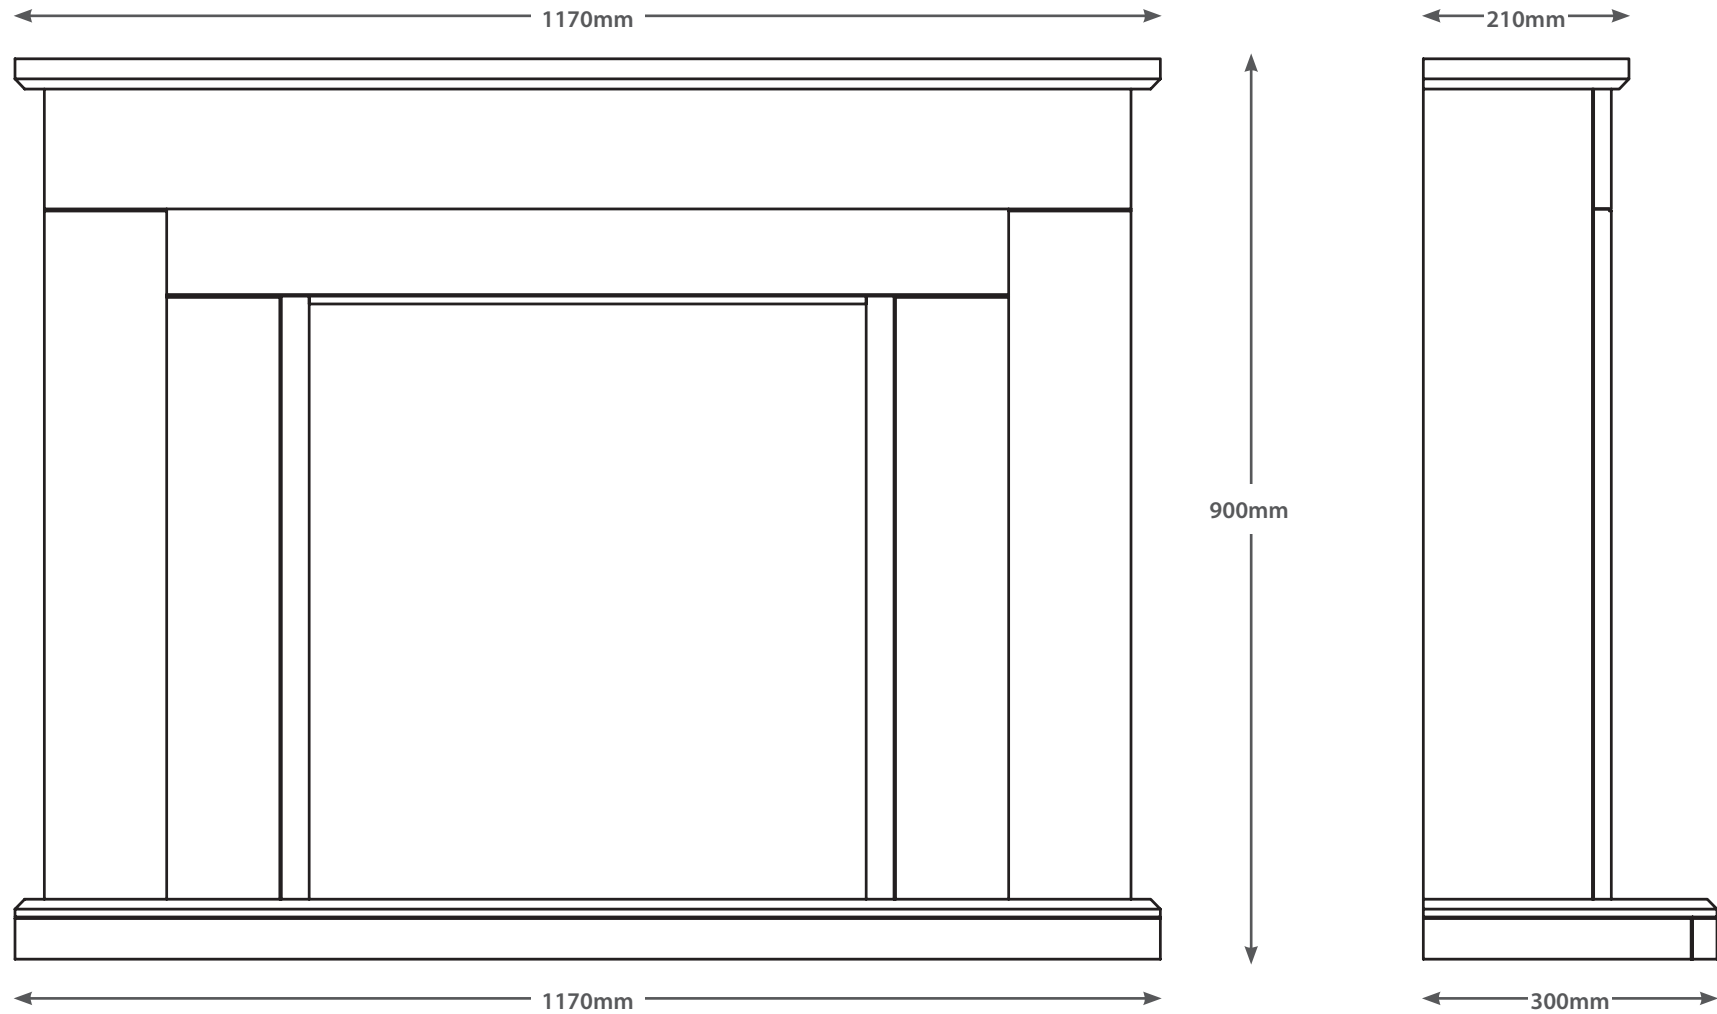

# 46" PRESTON

TECHNICAL - LINE DRAWING

FLARE  
collection

[WWW.BEMODERN.COM/FLARE-COLLECTION](http://WWW.BEMODERN.COM/FLARE-COLLECTION)