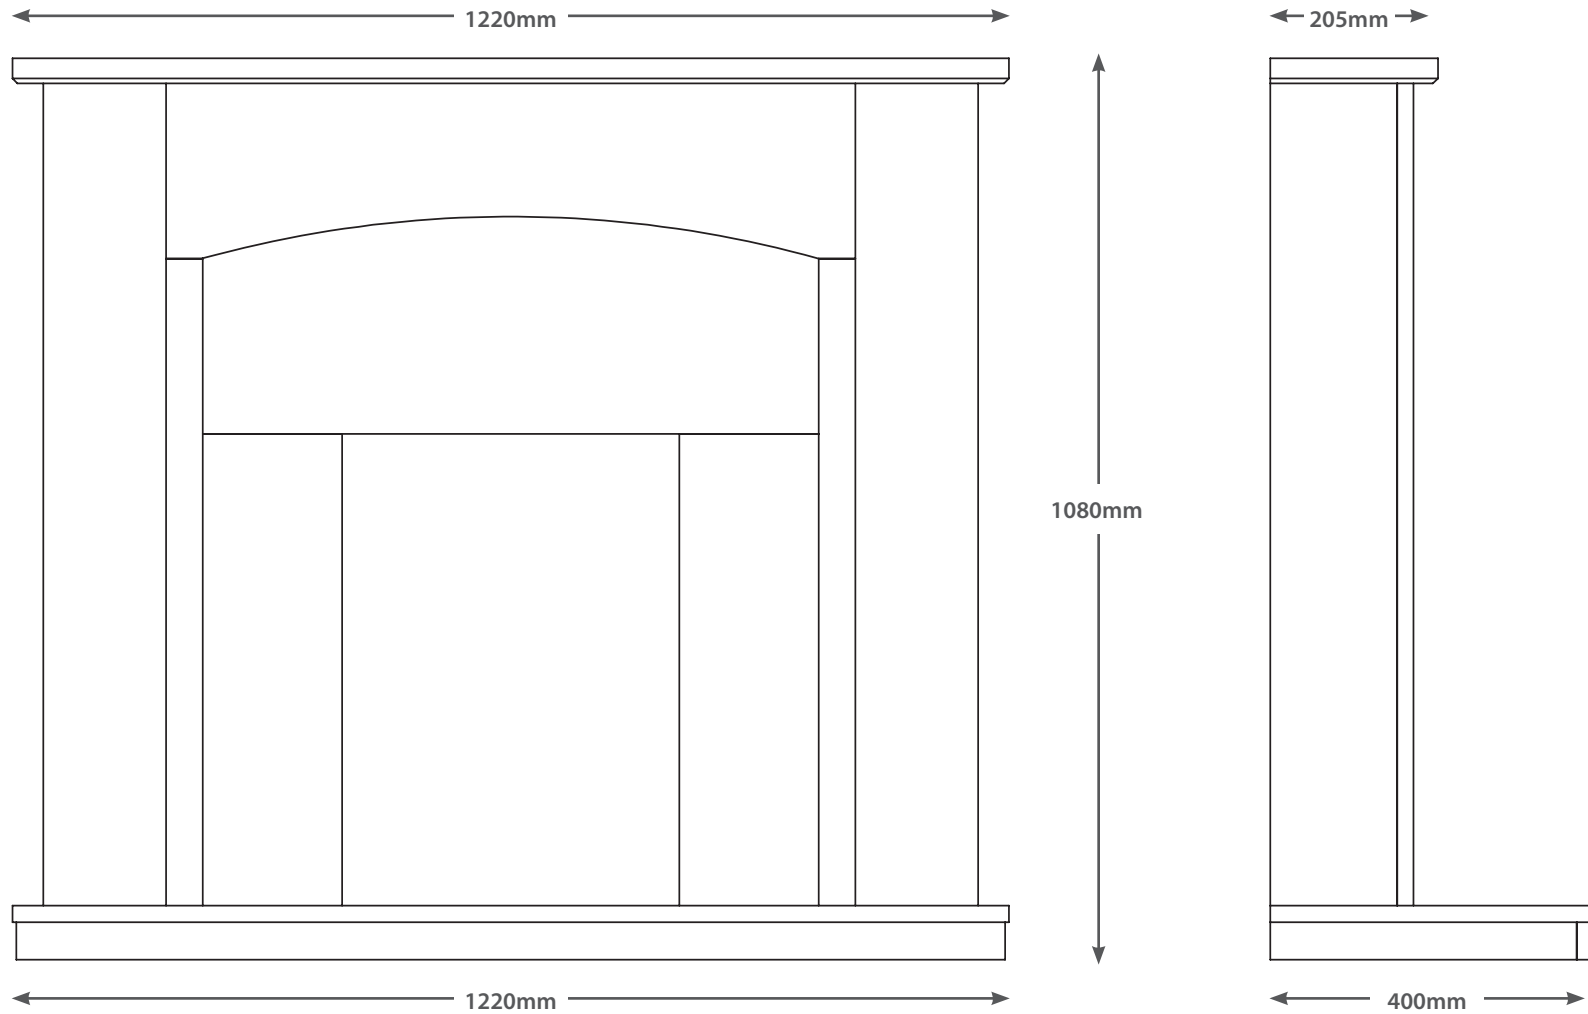

# 48" SOMERTON

TECHNICAL - LINE DRAWING

FLARE  
collection

[WWW.BEMODERN.COM/FLARE-COLLECTION](http://WWW.BEMODERN.COM/FLARE-COLLECTION)