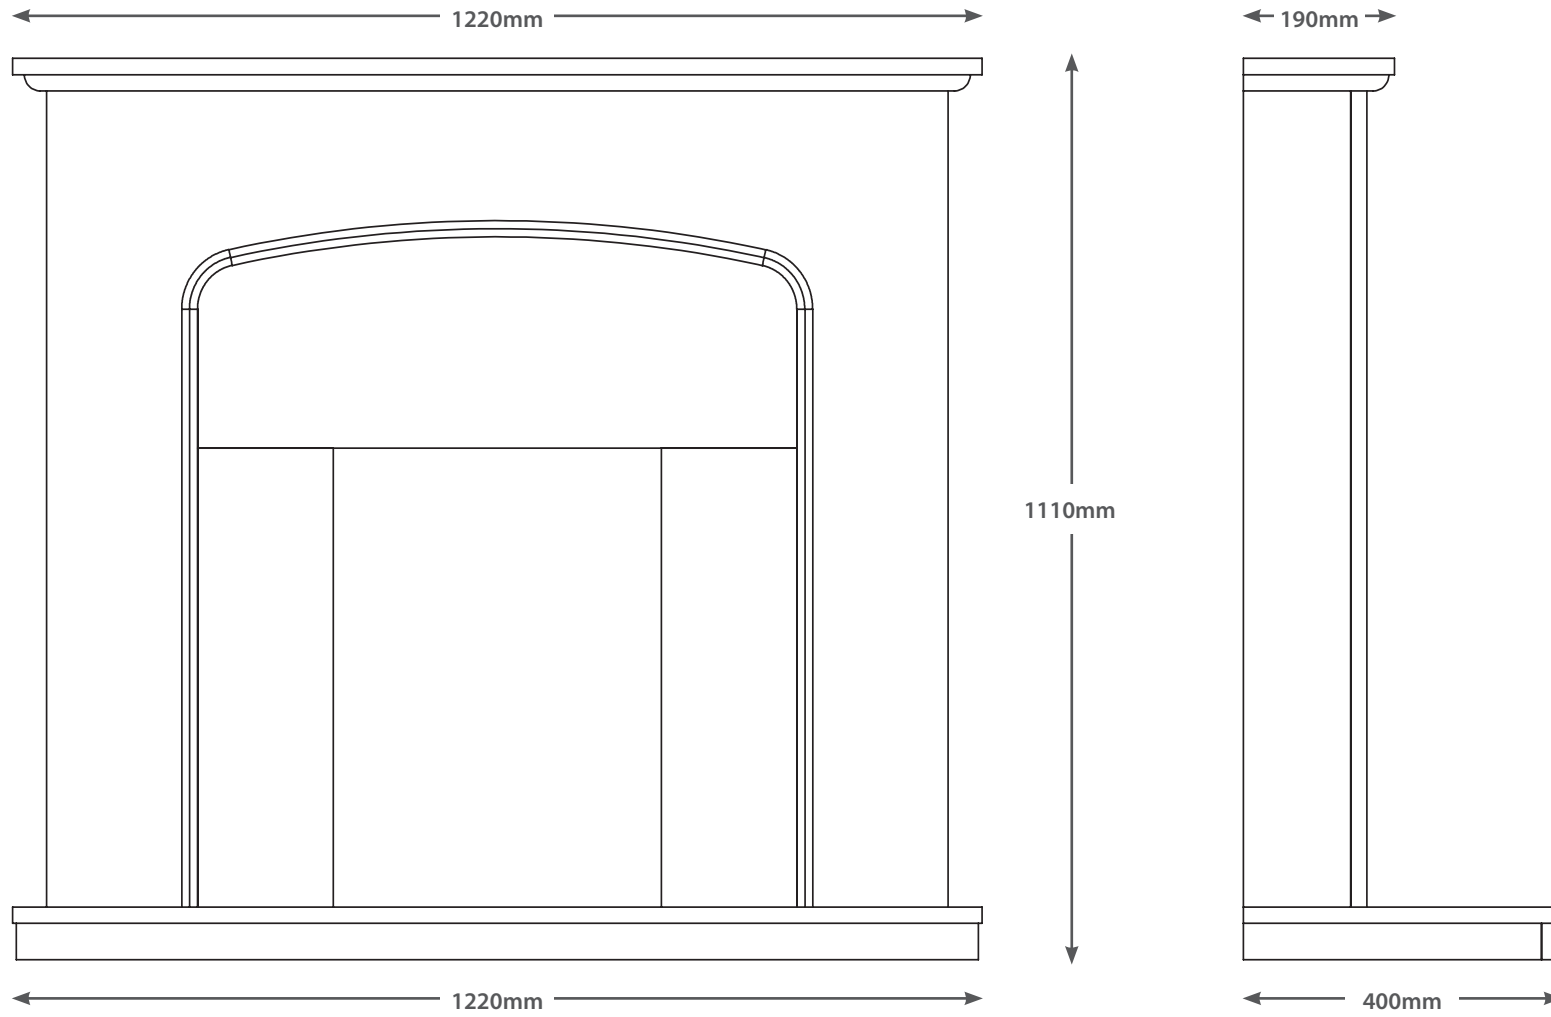

# 48" VIOLA

TECHNICAL - LINE DRAWING

FLARE  
collection

[WWW.BEMODERN.COM/FLARE-COLLECTION](http://WWW.BEMODERN.COM/FLARE-COLLECTION)