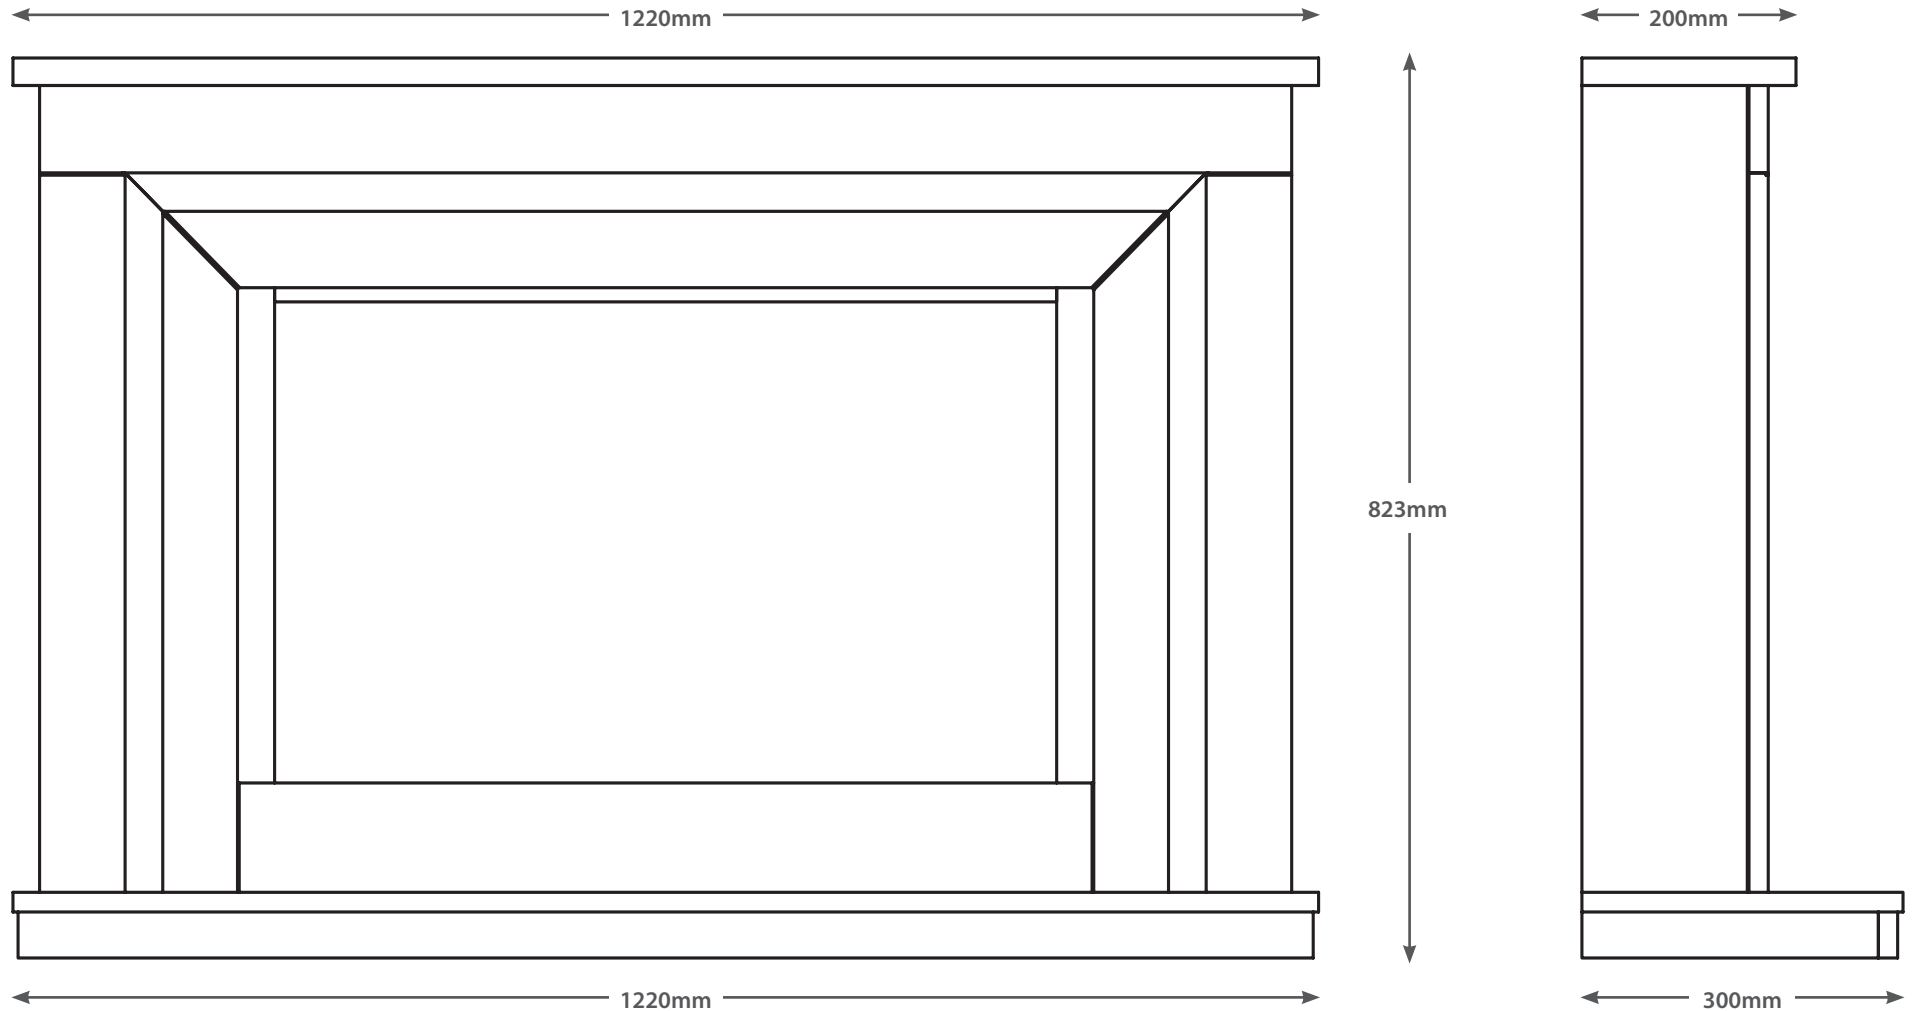

48" WELLBANK

TECHNICAL - LINE DRAWING

FLARE
collection

WWW.BEMODERN.COM/FLARE-COLLECTION