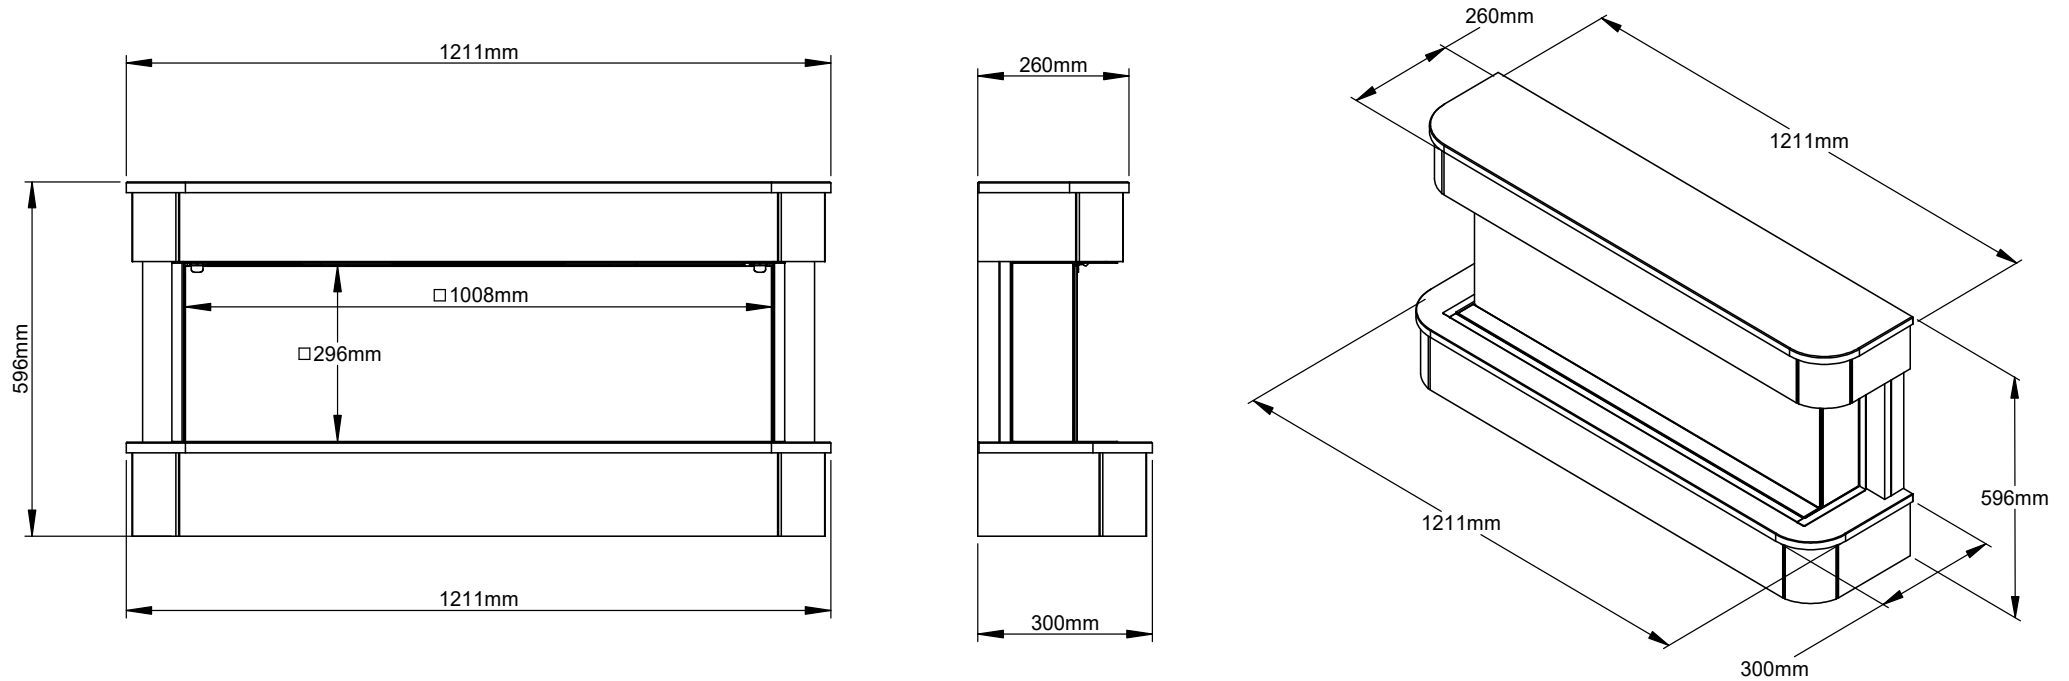

JULIETTE 1000-3SL

TECHNICAL - LINE DRAWING

□ VISIBLE FLAME AREA SIZE

FLARE
collection

WWW.BEMODERN.COM/FLARE-COLLECTION