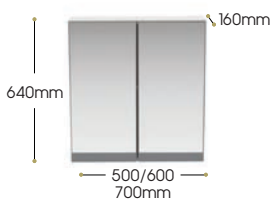

End Panel (required for any exposed cabinet sides). Panels sold individually.

250mm x 18mm x 640mm

500WU-SD	£364.80
600WU-SD	£379.20
700WU-SD	£451.88

S640CEP £57.65

Two Door Mirrored Wall Units

Hanging brackets for wall mounting included.