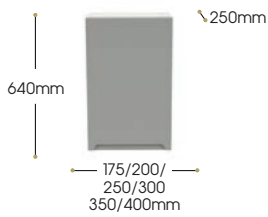

One Door Wall Units

Hanging brackets for wall mounting included.

Dimensions W x D x H

Universal Depth

Slimline Depth

175mm x 250mm x 640mm
200mm x 250mm x 640mm
250mm x 250mm x 640mm
300mm x 250mm x 640mm
350mm x 250mm x 640mm
400mm x 250mm x 640mm

Codes

Price

End Panel (required for any exposed cabinet sides). Panels sold individually.

250mm x 18mm x 640mm

175WU-SD	£252.76
200WU-SD	£252.76
250WU-SD	£263.87
300WU-SD	£263.87
350WU-SD	£280.43
400WU-SD	£280.43

S640CEP £57.65