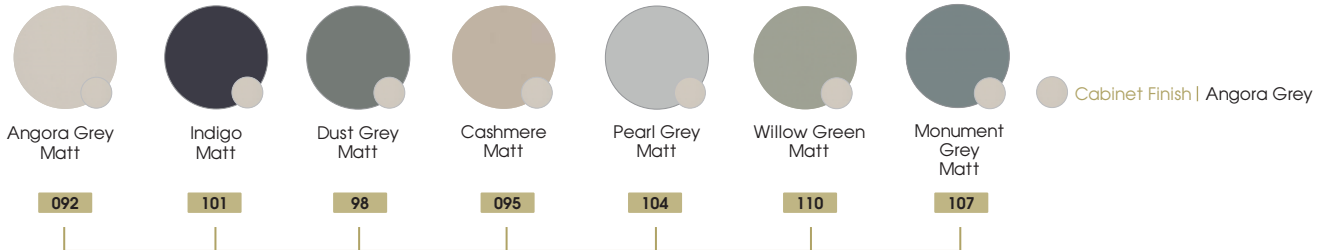

Newport Specifications & Pricing

Step 1 Choose your finish

Finish Options

Fascia door style and colour reference code. Please specify colour when ordering. For example when ordering an **Newport 600mm standard depth basin unit with standard length doors in Angora Grey** please order: