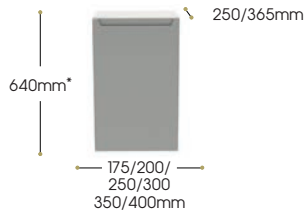

End Panel (required for any exposed cabinet sides). Panels sold individually.

365mm x 18mm x 820mm	820CEP	£68.00
250mm x 18mm x 820mm	S820CEP	£68.00

One Door Base Units

Hanging brackets for wall mounting & adjustable legs included.

Standard Door Length

Long Door Length

Dimensions W x D x H

Standard Depth

175mm x 365mm x 640mm*
200mm x 365mm x 640mm*
250mm x 365mm x 640mm*
300mm x 365mm x 640mm*
350mm x 365mm x 640mm*
400mm x 365mm x 640mm*