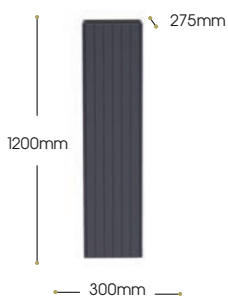

Dimensions W x D x H
Without Cistern
600mm x 250mm x 820mm

Codes

WC6UV2

Price

£370.03

Wall Hung Storage Units

Dimensions W x D x H
300mm x 275mm x 1200mm

Codes