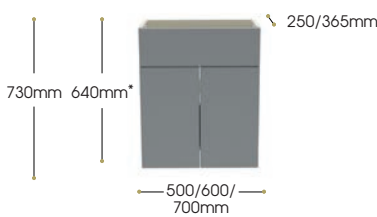

Long Door Length

*Cabinet 640mm & 820mm with legs

End Panel (required for any exposed cabinet sides). Panels sold individually.

- 365mm x 18mm x 640mm
- 250mm x 18mm x 640mm
- 365mm x 18mm x 820mm
- 250mm x 18mm x 820mm

- 640CEP
- S640CEP
- 820CEP
- S820CEP

- £57.65
- £57.65
- £68.00
- £68.00

UK Design Registration 6262514

Two Drawer Basin Units

Hanging brackets for wall mounting & adjustable legs included.