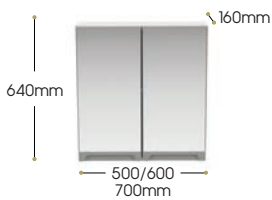

Hanging brackets for wall mounting & adjustable legs included.

Standard Door Length

Dimensions W x D x H

Standard Depth

300mm x 365mm x 640mm*

350mm x 365mm x 640mm*

End Panel (required for any exposed cabinet sides). Panels sold individually.

End Panel (required for any exposed cabinet sides). Panels sold individually.

250mm x 18mm x 640mm

500WU-SD	£364.80
600WU-SD	£379.20
700WU-SD	£451.88

S640CEP £57.65

Two Door Mirrored Wall Units

Hanging brackets for wall mounting included.