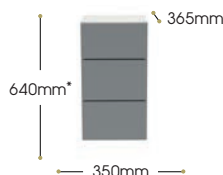

Standard Door Length

Dimensions W x D x H

Standard Depth

350mm x 365mm x 640mm*

End Panel (required for any exposed cabinet sides). Panels sold individually.

365mm x 18mm x 640mm

365mm x 18mm x 820mm

Standard Drawer Codes	Long Drawer Codes	Price
3503DRWCU-SD	3503DRWCU-LD	£541.04
640CEP		£57.65
820CEP		£68.00