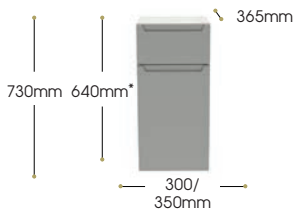

350DLCU-LDRH

Left Hand Hinge

300DLCU-LDLH

350DLCU-LDLH

Price

£375.83

£375.83

Long Door Length