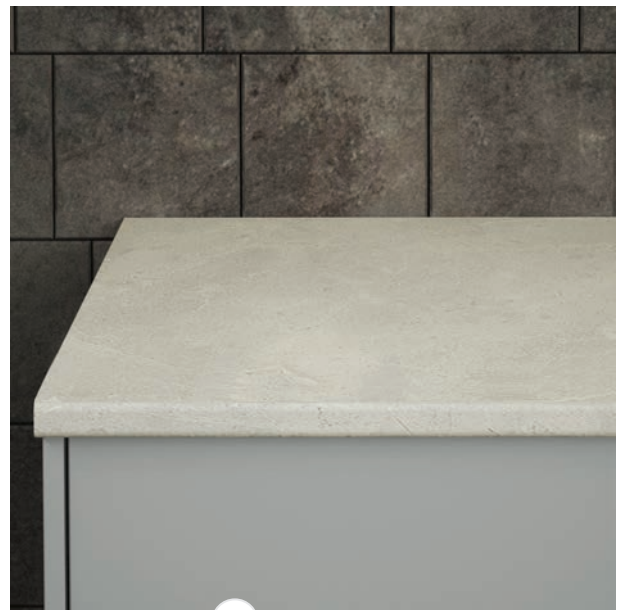

Botticino Marble (Matt)* **NEW**

*Available in 365mm and 250mm depths only