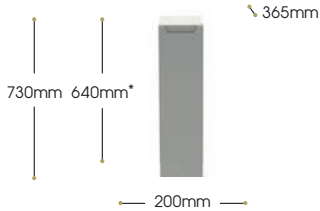

Long Door Length

*Cabinet 640mm & 820mm with legs

UK Design Registration 6262511

Drawerline Base Units

Hanging brackets for wall mounting & adjustable legs included.