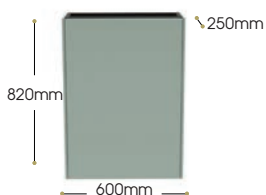

WC Units

Dimensions W x D x H

Without Cistern

600mm x 250mm x 820mm

Codes

WC6UV2

Price

£370.03