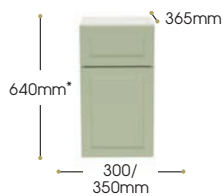

Drawerline Base Units

Hanging brackets for wall mounting & adjustable legs included.

Standard Door Length

Dimensions W x D x H

Standard Depth

300mm x 365mm x 640mm*

350mm x 365mm x 640mm*

End Panel (required for any exposed cabinet sides). Panels sold individually.