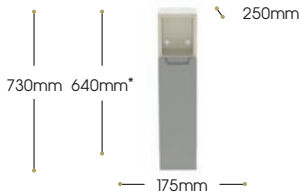

Long Door Length

*Cabinet 640mm & 820mm with legs

Two Door Tall Units

Hanging brackets for wall mounting & adjustable legs included.