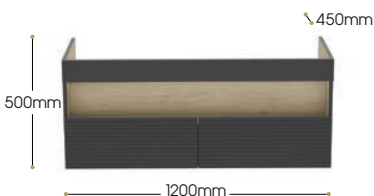

CA12DDUPGF/EXB

CA12DDUNOF/EXB

CA12DDUPGS/EXB

CA12DDUNOS/EXB

£849.00

WC Units

Dimensions W x D x H
Without Cistern
 600mm x 250mm x 820mm

Codes	Price
WC6UV2	£370.00