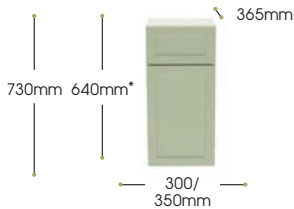

Long Door Length

*Cabinet 640mm & 820mm with legs

UK Design Registration 6262512

Three Drawer Base Units

Hanging brackets for wall mounting & adjustable legs included.