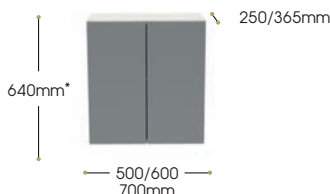

Standard Door Length

Dimensions W x D x H

Standard Depth

500mm x 365mm x 640mm*

600mm x 365mm x 640mm*

700mm x 365mm x 640mm*

Slimline Depth

500mm x 250mm x 640mm*

600mm x 250mm x 640mm*

700mm x 250mm x 640mm*

Standard Door Codes

500CU-SD

600CU-SD

700CU-SD

S500CU-SD

S600CU-SD

S700CU-SD

Long Door Codes

500CU-LD

600CU-LD

700CU-LD

S500CU-LD

S600CU-LD

S700CU-LD

Price

£364.80

£379.20

£451.88

£364.80

£379.20

£451.88

End Panel (required for any exposed cabinet sides). Panels sold individually.

365mm x 18mm x 640mm

640CEP

£57.65

250mm x 18mm x 640mm

S640CEP

£57.65

365mm x 18mm x 820mm

820CEP

£68.00

250mm x 18mm x 820mm

S820CEP

£68.00

*Cabinet 640mm & 820mm with legs

UK Design Registration 6262513