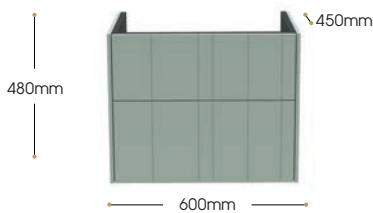

Dimensions W x D x H

Including Basin

600mm x 450mm x 480mm

Codes

BAY6DDU/EXB

Price

£772.70