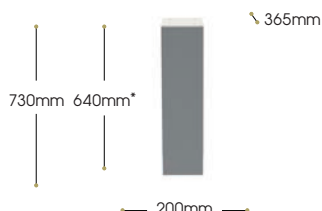

Long Door Length

*Cabinet 640mm & 820mm with legs

UK Design Registration 6262511

Drawerline Base Units

Hanging brackets for wall mounting & adjustable legs included.