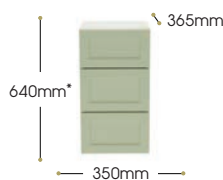

Standard Door Length

Dimensions W x D x H

Standard Depth

350mm x 365mm x 640mm*

End Panel (required for any exposed cabinet sides). Panels sold individually.

365mm x 18mm x 640mm

365mm x 18mm x 820mm

Standard Drawer Codes	Long Drawer Codes		Price
3503DRWCU-SD	3503DRWCU-LD		£541.04
	640CEP		£57.65
	820CEP		£68.00