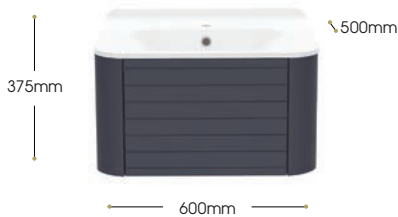

Step 2 Choose your units

600mm Single Drawer Vanity Unit

Dimensions W x D x H
Including Basin
600mm x 500mm x 375mm

Codes

NEWT6SDU

Price

£848.59