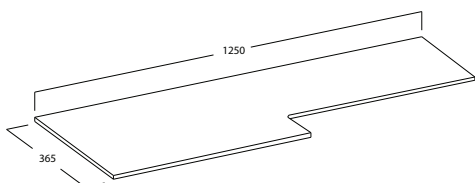

L Shape Countertops

(W)1250mm x (D)250/365mm x (H)12mm	125CLCT12LH	£225.35	£352.32
(W)1250mm x (D)250/365mm x (H)12mm	125CLCT12RH	£225.35	£352.32

Compact Laminate Countertops

Compact laminate countertops are extremely versatile, affordable, durable, easy to clean, scratch resistant, available in a choice of two eye catching designs and are easy to cut and finish on site.