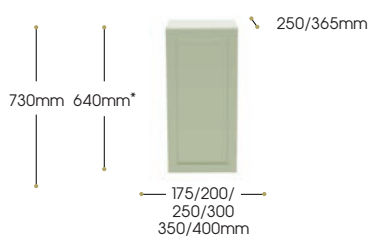

End Panel (required for any exposed cabinet sides). Panels sold individually.

Dimensions	Code	Price
365mm x 18mm x 640mm	640CEP	£57.65
250mm x 18mm x 640mm	S640CEP	£57.65
365mm x 18mm x 820mm	820CEP	£68.00
250mm x 18mm x 820mm	S820CEP	£68.00

*Cabinet 640mm & 820mm with legs

Two Door Base Units

Hanging brackets for wall mounting & adjustable legs included.