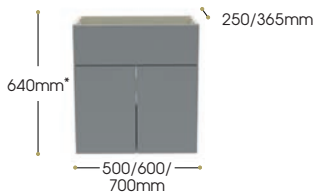

6BU-SD-092

Step 2 Select your required units

Two Door Basin Units

Hanging brackets for wall mounting & adjustable legs included.

Standard Door Length

Dimensions W x D x H

Standard Depth

- 500mm x 365mm x 640mm*
- 600mm x 365mm x 640mm*
- 700mm x 365mm x 640mm*