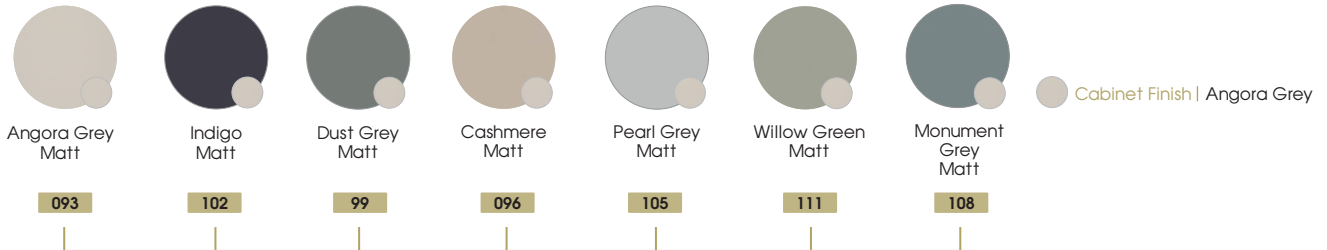

Embleton Specifications & Pricing

Embleton/Shaker Door Style - UK Design Registration 6262516

Step 1 Choose your finish

Finish Options

Fascia door style and colour reference code. Please specify colour when ordering. For example when ordering an **Embleton 600mm standard depth basin unit with standard length doors in Angora Grey** please order: