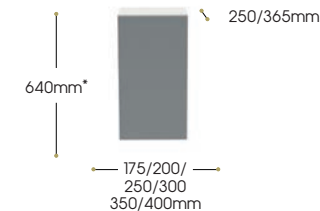

£419.47

£419.47

End Panel (required for any exposed cabinet sides). Panels sold individually.

365mm x 18mm x 820mm

820CEP

£68.00

250mm x 18mm x 820mm

S820CEP

£68.00

One Door Base Units

Hanging brackets for wall mounting & adjustable legs included.

Standard Door Length

Dimensions W x D x H

Standard Depth

175mm x 365mm x 640mm*

200mm x 365mm x 640mm*