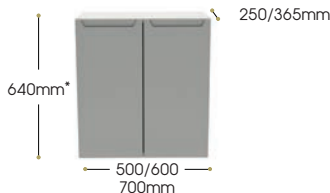

Standard Door Length