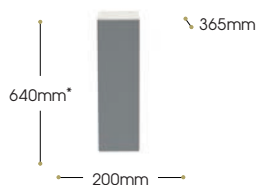

Pull Out Base Units

Hanging brackets for wall mounting & adjustable legs included.

Standard Door Length

Dimensions W x D x H

Standard Depth

200mm x 365mm x 640mm*

End Panel (required for any exposed cabinet sides). Panels sold individually.

365mm x 18mm x 640mm

365mm x 18mm x 820mm

Standard Door Codes	Long Door Codes	Price
200PDRWCU-SD	200PDRWCU-LD	£424.36
640CEP		£57.65
820CEP		£68.00