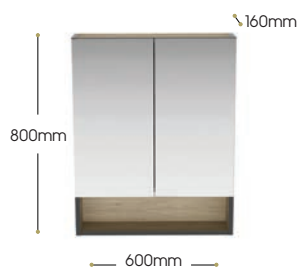

600 Mirrored Wall Units

Dimensions W x D x H
Including Basin
600mm x 160mm x 800mm

Codes	Price
Pearl Grey Internals CA6MWUPG	Natural Oak Internals CA6MWUNO
£742.74