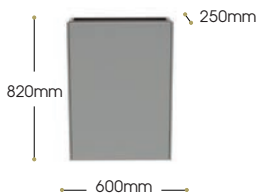

WC Units

Dimensions W x D x H

Without Cistern

600mm x 250mm x 820mm

Codes

WC6UV2

Price

£370.03