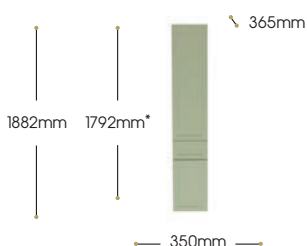

Long Door Length

*Cabinet 1972 with legs