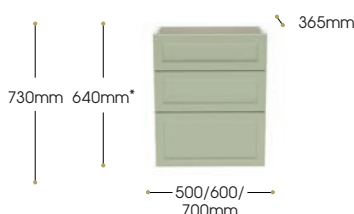

Standard Depth
 600mm x 365mm x 640mm

Standard Drawer Codes

6DRWBU-SD

Long Drawer Codes

6DRWBU-LD

Price

£633.38

Long Door Length