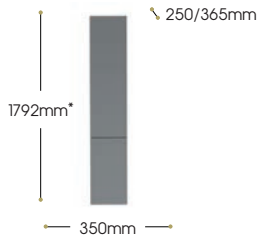

Standard Door Length

Dimensions W x D x H

Standard Depth

350mm x 365mm x 1792mm*

Slimline Depth

350mm x 250mm x 1792mm*

End Panel (required for any exposed cabinet sides). Panels sold individually.

365mm x 18mm x 1972mm

250mm x 18mm x 1972mm

Standard Door Codes	Long Door Codes		Price
	Right Hand Hinge	Left Hand Hinge	
350TCU-SD	350TCU-LDRH	350TCU-LDLH	£695.00
S350TCU-SD	S350TCU-LDRH	S350TCU-LDLH	£695.00
End Panel (required for any exposed cabinet sides). Panels sold individually.			
	1972CEP		£110.87
	S1972CEP		£110.87

Long Door Length