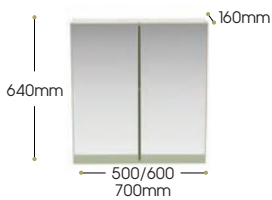

End Panel (required for any exposed cabinet sides). Panels sold individually.

250mm x 18mm x 640mm

500WU-SD	£364.80
600WU-SD	£379.20
700WU-SD	£451.88

S640CEP £57.65

Two Door Mirrored Wall Units

Hanging brackets for wall mounting included.