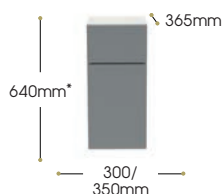

Standard Door Length