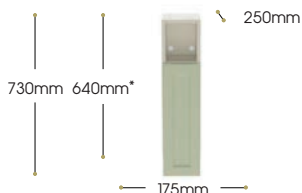

Long Door Length

*Cabinet 640mm & 820mm with legs

Two Door Tall Units

Hanging brackets for wall mounting & adjustable legs included.