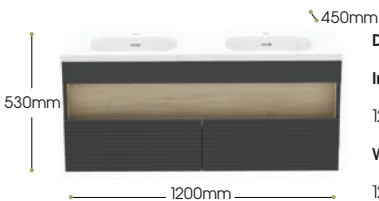

£1290.00

CA6SDUPGF/EXB

CA6SDUNOF/EXB

CA6SDUPGS/EXB

CA6SDUNOS/EXB

£546.00

Two Drawer Vanity Units

Dimensions W x D x H