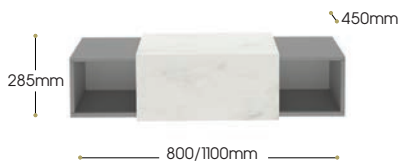

Step 3 Choose your units

Option 1 800mm-1100mm Vanity Units

Dimensions W x D x H

Including Basin

800-1100mm x 365mm x 285mm

Fluted Fascia Codes

Black Marble Countertop

LATBSUBMV1

White Marble Countertop

LATBSUWMV1

Price

£744.00

Latitude 800mm-1100mm Vanity Unit (X2 300mm Storage Boxes)

Storage Boxes (W)300mm x (H)255mm x (D)350mm

Countertop (W)600mm x (H)285mm x (D)365mm