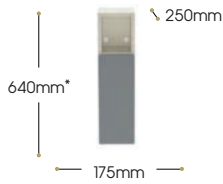

Toilet Roll Base Units

Hanging brackets for wall mounting & adjustable legs included.

Standard Door Length

Dimensions W x D x H

Universal Depth

175mm x 250mm x 640mm*

End Panel (required for any exposed cabinet sides). Panels sold individually.

250mm x 18mm x 640mm

250mm x 18mm x 820mm

Standard Door Codes	Long Door Codes		Price
	Right Hand Hinge	Left Hand Hinge	
S175TRU-SD	S175TRU-LDRH	S175TRU-LDLH	£280.62
End Panel (required for any exposed cabinet sides). Panels sold individually.			
	S640CEP		£57.65
	S820CEP		£68.00