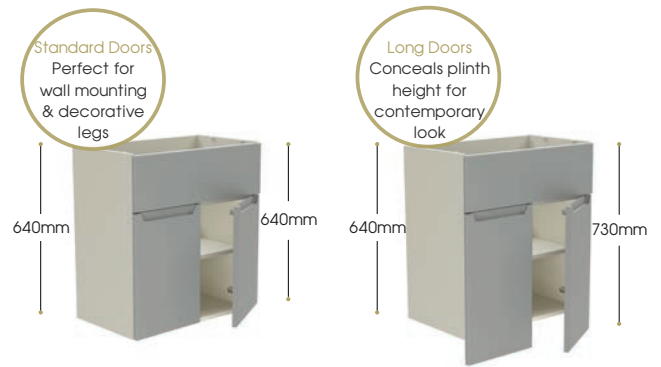

Kirby Specifications & Pricing

Step 1 Choose your finish

Finish Options

Fascia door style and colour reference code. Please specify colour when ordering.
For example when ordering a Kirby 600mm standard depth basin unit with standard length doors in Angora Grey please order:

6BU-SD-094

Step 2 Select your required units

Two Door Basin Units

Hanging brackets for wall mounting & adjustable legs included.