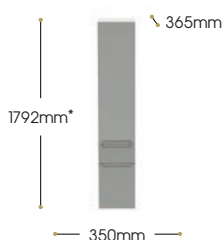

Slimline Depth

350mm x 250mm x 1792mm*

End Panel (required for any exposed cabinet sides). Panels sold individually.

365mm x 18mm x 1972mm

250mm x 18mm x 1972mm

Standard Door Codes		Long Door Codes		Price	
Right Hand Hinge	Left Hand Hinge	Right Hand Hinge	Left Hand Hinge		
350TCU-SDRH	350TCU-SDLH	350TCU-LDRH	350TCU-LDLH	£695.00	
S350TCU-SDRH	S350TCU-SDLH	S350TCU-LDRH	S350TCU-LDLH	£695.00	
				1972CEP	£110.87
				S1972CEP	£110.87

Long Door Length

*Cabinet 1972 with legs

Drawerline Tall Units

Hanging brackets for wall mounting & adjustable legs included.

Standard Door Length

Dimensions W x D x H

Standard Depth

350mm x 365mm x 1792mm*

End Panel (required for any exposed cabinet sides). Panels sold individually.

365mm x 18mm x 1972mm

250mm x 18mm x 1972mm

Standard Door Codes		Long Door Codes		Price	
Right Hand Hinge	Left Hand Hinge	Right Hand Hinge	Left Hand Hinge		
350TDLUCU-SDRH	350TDLUCU-SDLH	350TDLUCU-LDRH	350TDLUCU-LDLH	£695.00	
				1972CEP	£110.87
				S1972CEP	£110.87