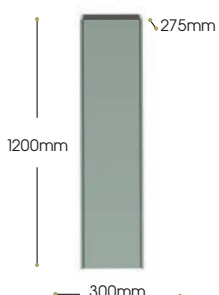

Without Cistern

600mm x 250mm x 820mm

Codes

WC6UV2

Price

£370.03

Wall Hung Storage Units

Dimensions W x D x H