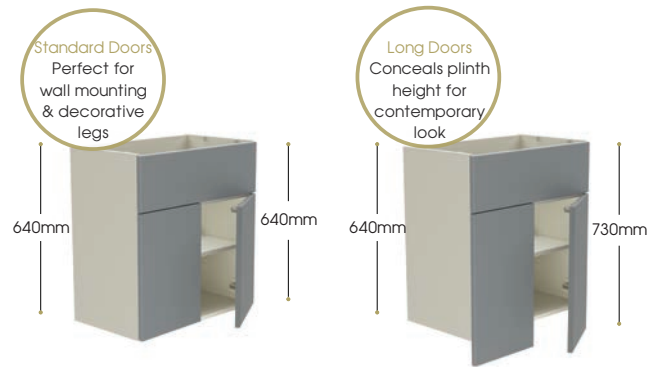

6BU-SD-092

Step 2 Select your required units

Two Door Basin Units

Hanging brackets for wall mounting & adjustable legs included.

Standard Door Length

Dimensions W x D x H

Standard Depth

- 500mm x 365mm x 640mm*
- 600mm x 365mm x 640mm*
- 700mm x 365mm x 640mm*