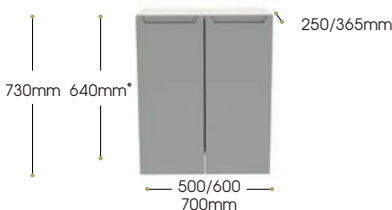

End Panel (required for any exposed cabinet sides). Panels sold individually.

365mm x 18mm x 640mm	640CEP	£57.65
250mm x 18mm x 640mm	S640CEP	£57.65
365mm x 18mm x 820mm	820CEP	£68.00
250mm x 18mm x 820mm	S820CEP	£68.00

*Cabinet 640mm & 820mm with legs

Two Door Base Units

Hanging brackets for wall mounting & adjustable legs included.

Standard Door Length

Long Door Length

Dimensions W x D x H

Standard Depth

500mm x 365mm x 640mm*
600mm x 365mm x 640mm*
700mm x 365mm x 640mm*

Slimline Depth

500mm x 250mm x 640mm*
600mm x 250mm x 640mm*
700mm x 250mm x 640mm*

Standard Door Codes

500CU-SD
600CU-SD
700CU-SD

Long Door Codes

500CU-LD
600CU-LD
700CU-LD

Price

£364.80
£379.20
£451.88
£364.80
£379.20
£451.88