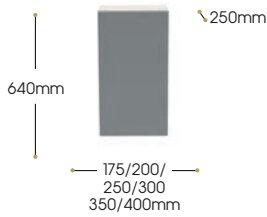

One Door Wall Units

Hanging brackets for wall mounting included.

Dimensions W x D x H

Universal Depth

Slimline Depth

175mm x 250mm x 640mm
200mm x 250mm x 640mm
250mm x 250mm x 640mm
300mm x 250mm x 640mm
350mm x 250mm x 640mm
400mm x 250mm x 640mm

Codes

Price

End Panel (required for any exposed cabinet sides). Panels sold individually.

250mm x 18mm x 640mm

175WU-SD	£252.76
200WU-SD	£252.76
250WU-SD	£263.87
300WU-SD	£263.87
350WU-SD	£280.43
400WU-SD	£280.43

S640CEP £57.65