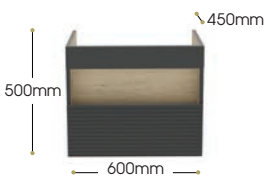

£1290.00

CA6SDUPGF/EXB

CA6SDUNOF/EXB

CA6SDUPGS/EXB

CA6SDUNOS/EXB

£546.00

Two Drawer Vanity Units

Dimensions W x D x H