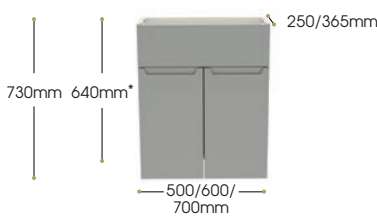

Long Door Length

*Cabinet 640mm & 820mm with legs

End Panel (required for any exposed cabinet sides). Panels sold individually.

365mm x 18mm x 640mm
250mm x 18mm x 640mm
365mm x 18mm x 820mm
250mm x 18mm x 820mm

640CEP
S640CEP
820CEP
S820CEP

£57.65
£57.65
£68.00
£68.00

UK Design Registration 6262514

Two Drawer Basin Units

Hanging brackets for wall mounting & adjustable legs included.