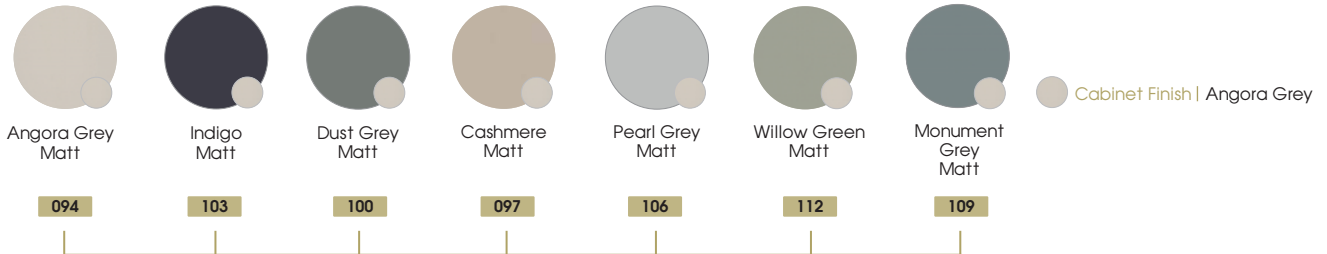

Kirby Specifications & Pricing

Step 1 Choose your finish

Finish Options

Fascia door style and colour reference code. Please specify colour when ordering.
For example when ordering a Kirby 600mm standard depth basin unit with standard length doors in Angora Grey please order:

6BU-SD-094

Step 2 Select your required units

Two Door Basin Units

Hanging brackets for wall mounting & adjustable legs included.