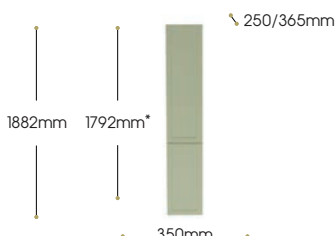

*Cabinet 1972 with legs

Drawerline Tall Units

Hanging brackets for wall mounting & adjustable legs included.