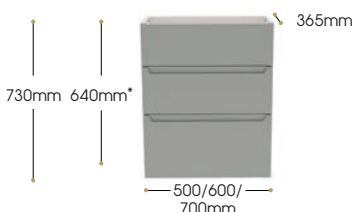

6DRWBU-SD

Long Drawer Codes

6DRWBU-LD

Price

£633.38

Long Door Length

*Cabinet 640mm & 820mm with legs

UK Design Registration 6262515