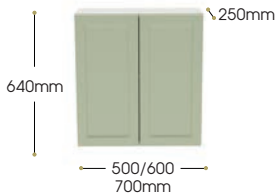

Two Door Wall Units

Hanging brackets for wall mounting included.

Dimensions W x D x H

Universal Depth

500mm x 250mm x 640mm
600mm x 250mm x 640mm
700mm x 250mm x 640mm

Codes

Price

End Panel (required for any exposed cabinet sides). Panels sold individually.

250mm x 18mm x 640mm

500WU-SD	£364.80
600WU-SD	£379.20
700WU-SD	£451.88

S640CEP £57.65