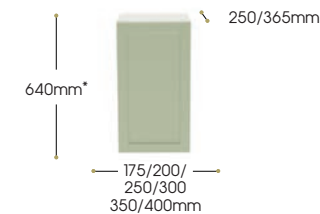

Standard Door Length

Dimensions W x D x H

Standard Depth

175mm x 365mm x 640mm*
200mm x 365mm x 640mm*
250mm x 365mm x 640mm*
300mm x 365mm x 640mm*
350mm x 365mm x 640mm*
400mm x 365mm x 640mm*

Slimline Depth

175mm x 250mm x 640mm*
200mm x 250mm x 640mm*
250mm x 250mm x 640mm*
300mm x 250mm x 640mm*
350mm x 250mm x 640mm*
400mm x 250mm x 640mm*

Standard Door Codes

175CU-SD
200CU-SD
250CU-SD
300CU-SD
350CU-SD
400CU-SD

Long Door Codes

Right Hand Hinge	Left Hand Hinge
175CU-LDRH	175CU-LDLH
200CU-LDRH	200CU-LDLH
250CU-LDRH	250CU-LDLH
300CU-LDRH	300CU-LDLH
350CU-LDRH	350CU-LDLH
400CU-LDRH	400CU-LDLH

Price

Long Door Length