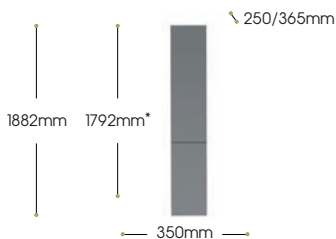

*Cabinet 1972 with legs

Drawerline Tall Units

Hanging brackets for wall mounting & adjustable legs included.