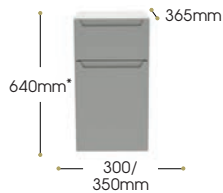

Hanging brackets for wall mounting & adjustable legs included.

Standard Door Length

Dimensions W x D x H

Standard Depth

300mm x 365mm x 640mm*

350mm x 365mm x 640mm*

End Panel (required for any exposed cabinet sides). Panels sold individually.