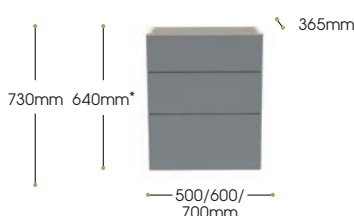

Long Door Length

*Cabinet 640mm & 820mm with legs

- 640CEP
- S640CEP
- 820CEP
- S820CEP

- £57.65
- £57.65
- £68.00
- £68.00

UK Design Registration 6262514