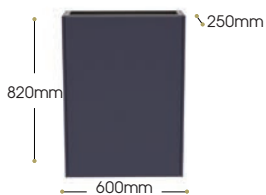

Dimensions W x D x H
Without Cistern
600mm x 250mm x 820mm

Codes

WC6UV2

Price

£370.03

Wall Hung Storage Units

Dimensions W x D x H
300mm x 275mm x 1200mm

Codes