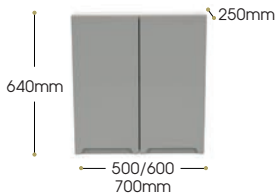

Codes

Price

End Panel (required for any exposed cabinet sides). Panels sold individually.

250mm x 18mm x 640mm

175WU-SD	£252.76
200WU-SD	£252.76
250WU-SD	£263.87
300WU-SD	£263.87
350WU-SD	£280.43
400WU-SD	£280.43

S640CEP £57.65

Two Door Wall Units

Hanging brackets for wall mounting included.

Dimensions W x D x H

Universal Depth

500mm x 250mm x 640mm
600mm x 250mm x 640mm
700mm x 250mm x 640mm

Codes

Price