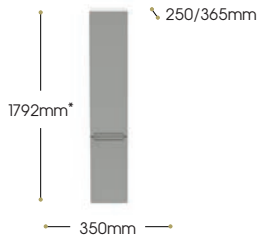

250mm x 18mm x 640mm

250mm x 18mm x 820mm

Standard Door Codes		Long Door Codes		Price	
Right Hand Hinge	Left Hand Hinge	Right Hand Hinge	Left Hand Hinge		
S175TRU-SDRH	S175TRU-SDLH	S175TRU-LDRH	S175TRU-LDLH	£280.62	
				S640CEP	£57.65
				S820CEP	£68.00

Long Door Length

*Cabinet 640mm & 820mm with legs

Two Door Tall Units

Hanging brackets for wall mounting & adjustable legs included.

Standard Door Length

Dimensions W x D x H

Standard Depth

350mm x 365mm x 1792mm*

Slimline Depth

350mm x 250mm x 1792mm*

End Panel (required for any exposed cabinet sides). Panels sold individually.

365mm x 18mm x 1972mm

250mm x 18mm x 1972mm

Standard Door Codes		Long Door Codes		Price	
Right Hand Hinge	Left Hand Hinge	Right Hand Hinge	Left Hand Hinge		
350TCU-SDRH	350TCU-SDLH	350TCU-LDRH	350TCU-LDLH	£695.00	
S350TCU-SDRH	S350TCU-SDLH	S350TCU-LDRH	S350TCU-LDLH	£695.00	
				1972CEP	£110.87
				S1972CEP	£110.87