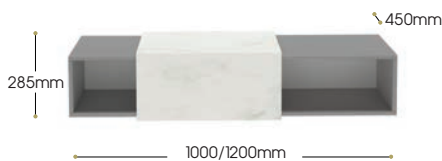

LATBSUWMV1

Price

£744.00

Latitude 800mm-1100mm Vanity Unit (X2 300mm Storage Boxes)

Storage Boxes (W)300mm x (H)255mm x (D)350mm

Countertop (W)600mm x (H)285mm x (D)365mm

Option 2 1000mm-1200mm Vanity Units