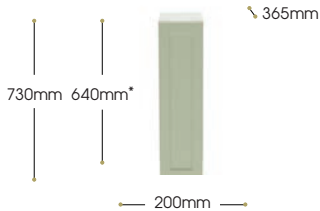

Long Door Length

*Cabinet 640mm & 820mm with legs

UK Design Registration 6262511

Drawerline Base Units

Hanging brackets for wall mounting & adjustable legs included.