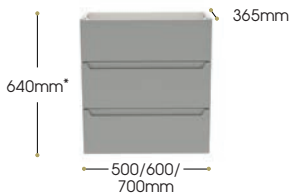

640CEP
S640CEP
820CEP
S820CEP

£57.65
£57.65
£68.00
£68.00

UK Design Registration 6262514

Two Drawer Basin Units

Hanging brackets for wall mounting & adjustable legs included.

Standard Door Length

Dimensions W x D x H