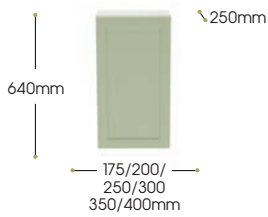

One Door Wall Units

Hanging brackets for wall mounting included.

Dimensions W x D x H

Universal Depth

Slimline Depth

175mm x 250mm x 640mm
200mm x 250mm x 640mm
250mm x 250mm x 640mm
300mm x 250mm x 640mm
350mm x 250mm x 640mm
400mm x 250mm x 640mm

Codes

Price

End Panel (required for any exposed cabinet sides). Panels sold individually.

250mm x 18mm x 640mm

175WU-SD	£252.76
200WU-SD	£252.76
250WU-SD	£263.87
300WU-SD	£263.87
350WU-SD	£280.43
400WU-SD	£280.43

S640CEP £57.65