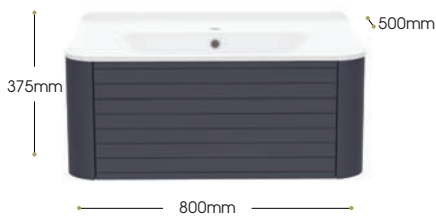

800mm Single Drawer Vanity Unit

Dimensions W x D x H
Including Basin
800mm x 500mm x 375mm

Codes

NEWT8SDU

Price

£909.31