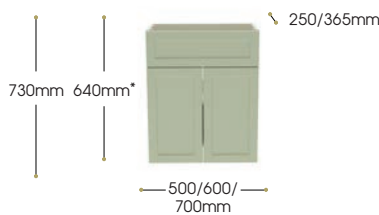

Long Door Length

*Cabinet 640mm & 820mm with legs

End Panel (required for any exposed cabinet sides). Panels sold individually.

365mm x 18mm x 640mm
250mm x 18mm x 640mm
365mm x 18mm x 820mm
250mm x 18mm x 820mm

640CEP
S640CEP
820CEP
S820CEP

£57.65
£57.65
£68.00
£68.00

UK Design Registration 6262514

Two Drawer Basin Units

Hanging brackets for wall mounting & adjustable legs included.