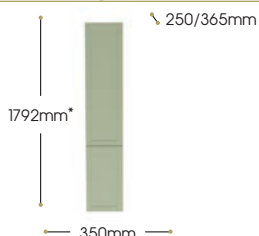

Standard Door Length

Dimensions W x D x H

Standard Depth

350mm x 365mm x 1792mm*

Slimline Depth

350mm x 250mm x 1792mm*

End Panel (required for any exposed cabinet sides). Panels sold individually.

365mm x 18mm x 1972mm

250mm x 18mm x 1972mm

Standard Door Codes	Long Door Codes		Price
	Right Hand Hinge	Left Hand Hinge	
350TCU-SD	350TCU-LDRH	350TCU-LDLH	£695.00
S350TCU-SD	S350TCU-LDRH	S350TCU-LDLH	£695.00
	1972CEP		£110.87
	S1972CEP		£110.87

Long Door Length