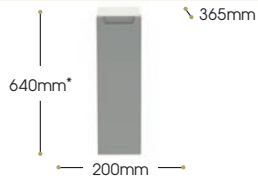

Pull Out Base Units

Hanging brackets for wall mounting & adjustable legs included.

Standard Door Length

Dimensions W x D x H

Standard Depth

200mm x 365mm x 640mm*

365mm x 18mm x 640mm

365mm x 18mm x 820mm

Standard Door Codes

200PDRWCU-SD

Long Door Codes

200PDRWCU-LD

Price

£424.36

End Panel (required for any exposed cabinet sides). Panels sold individually.

640CEP

£57.65

820CEP

£68.00