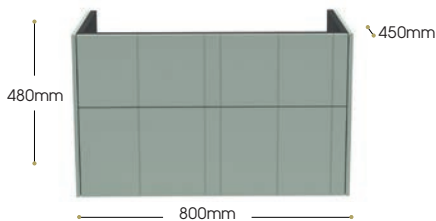

Including Basin

600mm x 450mm x 480mm

Codes

BAY6DDU/EXB

Price

£772.70

800mm Single Drawer Vanity Unit

Dimensions W x D x H