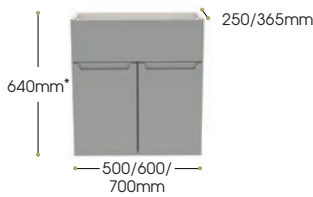

6BU-SD-094

Step 2 Select your required units

Two Door Basin Units

Hanging brackets for wall mounting & adjustable legs included.

Standard Door Length

Dimensions W x D x H

Standard Depth
500mm x 365mm x 640mm*
600mm x 365mm x 640mm*
700mm x 365mm x 640mm*