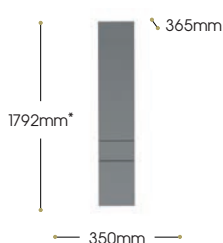

Long Door Length

*Cabinet 1972 with legs

Drawerline Tall Units

Hanging brackets for wall mounting & adjustable legs included.

Standard Door Length

Dimensions W x D x H

Standard Depth

350mm x 365mm x 1792mm*