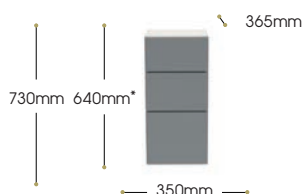

Long Door Length

*Cabinet 640mm & 820mm with legs