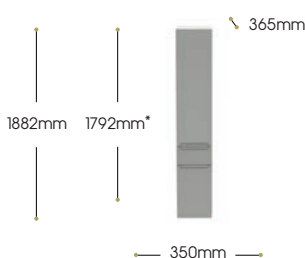

Long Door Length

*Cabinet 1972 with legs