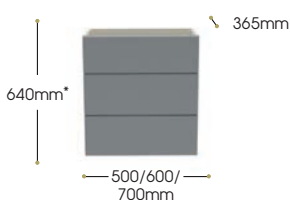

- 640CEP
- S640CEP
- 820CEP
- S820CEP

- £57.65
- £57.65
- £68.00
- £68.00

UK Design Registration 6262514

Two Drawer Basin Units

Hanging brackets for wall mounting & adjustable legs included.

Standard Door Length