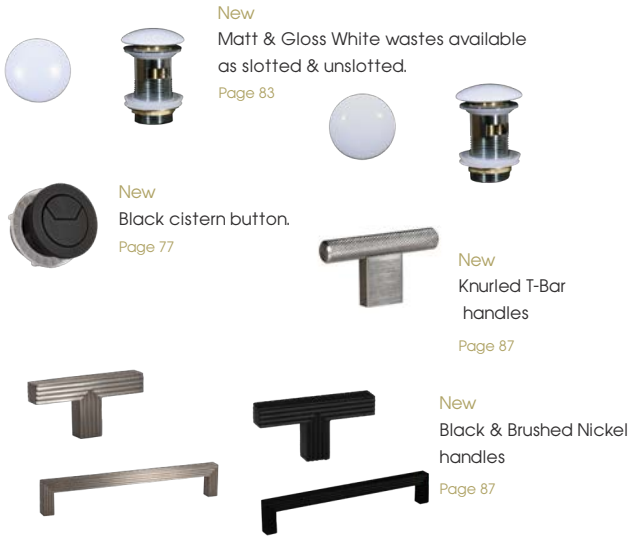

New Matt & Gloss White wastes available as slotted & unslotted.
Page 83

New Black cistern button.
Page 77

New Knurled T-Bar handles
Page 87

New Black & Brushed Nickel handles
Page 87