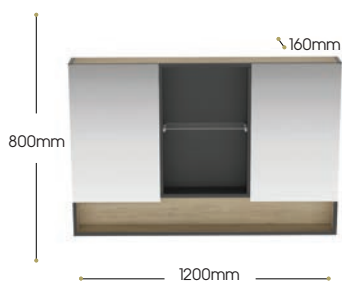

Wall Hung Storage Units

Dimensions W x D x H
Including Basin
1200mm x 160mm x 800mm

Codes	Price
Pearl Grey Internals CA12MWUPG	Natural Oak Internals CA12MWUNO
£1176.00