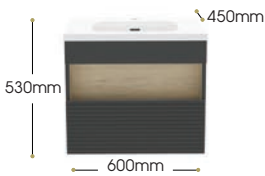

Dimensions W x D x H

Including Basin

600mm x 450mm x 530mm

Without Basin

600mm x 450mm x 500mm

Fluted Fascia Codes

Pearl Grey Internals

CA6SDUPGF/INB