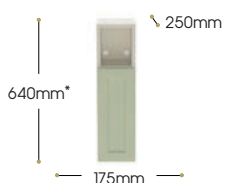

Toilet Roll Base Units

Hanging brackets for wall mounting & adjustable legs included.

Standard Door Length

Dimensions W x D x H

Universal Depth

175mm x 250mm x 640mm*

End Panel (required for any exposed cabinet sides). Panels sold individually.

250mm x 18mm x 640mm

250mm x 18mm x 820mm

Standard Door Codes	Long Door Codes		Price
	Right Hand Hinge	Left Hand Hinge	
S175TRU-SD	S175TRU-LDRH	S175TRU-LDLH	£280.62
	S640CEP		£57.65
	S820CEP		£68.00