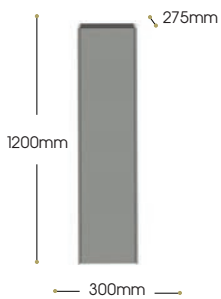

Wall Hung Storage Units

Dimensions W x D x H

300mm x 275mm x 1200mm

Codes

WHSU

Price

£465.13

Accessories

NEW

Rechargeable Motion Sensor Light

Dimensions L x W x D

200mm x 40mm x 9mm

Codes

RBL

Price

£33.00