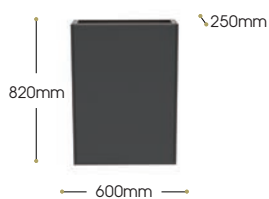

WC Units

Dimensions W x D x H
Without Cistern
600mm x 250mm x 820mm

Codes	Price
WC6UV2	£370.00