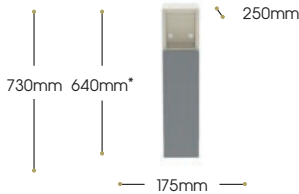

Long Door Length

*Cabinet 640mm & 820mm with legs

Two Door Tall Units

Hanging brackets for wall mounting & adjustable legs included.