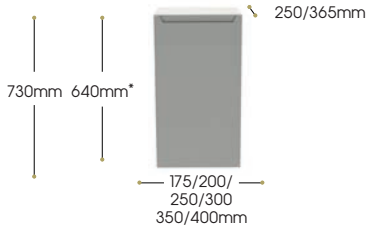

End Panel (required for any exposed cabinet sides). Panels sold individually.

365mm x 18mm x 820mm	820CEP	£68.00
250mm x 18mm x 820mm	S820CEP	£68.00

One Door Base Units

Hanging brackets for wall mounting & adjustable legs included.

Standard Door Length

Long Door Length

Dimensions W x D x H

Standard Depth

175mm x 365mm x 640mm*
200mm x 365mm x 640mm*
250mm x 365mm x 640mm*
300mm x 365mm x 640mm*
350mm x 365mm x 640mm*
400mm x 365mm x 640mm*