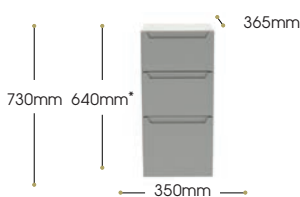

Long Door Length

*Cabinet 640mm & 820mm with legs