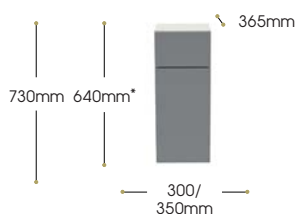

Long Door Length

*Cabinet 640mm & 820mm with legs

UK Design Registration 6262512

Three Drawer Base Units

Hanging brackets for wall mounting & adjustable legs included.