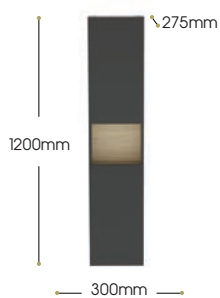

Wall Hung Storage Units

Dimensions W x D x H
Including Basin
300mm x 275mm x 1200mm

Codes	Price
Pearl Grey Internals CAWHSUPG	Natural Oak Internals CAWHSUNO
£562.81