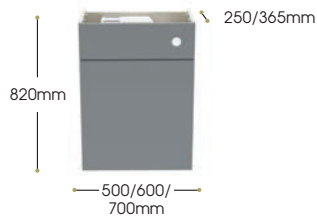

WC Units

With split panel fascia for WC access.

Dimensions W x D x H

Standard Depth

500mm x 365mm x 820mm

600mm x 365mm x 820mm

700mm x 365mm x 820mm

Slimline Depth

500mm x 250mm x 820mm

600mm x 250mm x 820mm

700mm x 250mm x 820mm

Codes With Cistern

5WCC

6WCC

7WCC

S5WCC

S6WCC

S7WCC

Price

£598.09

£598.09

£598.09

£598.09

£598.09

£598.09

Without Cistern

5WC

6WC

7WC

S5WC

S6WC

S7WC

Price

£419.47

£419.47

£419.47

£419.47

£419.47

£419.47

End Panel (required for any exposed cabinet sides). Panels sold individually.

365mm x 18mm x 820mm

820CEP

£68.00

250mm x 18mm x 820mm

S820CEP

£68.00

One Door Base Units

Hanging brackets for wall mounting & adjustable legs included.