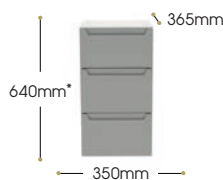

Standard Door Length

Dimensions W x D x H

Standard Depth

350mm x 365mm x 640mm*

End Panel (required for any exposed cabinet sides). Panels sold individually.

365mm x 18mm x 640mm

640CEP

£57.65

365mm x 18mm x 820mm

820CEP

£68.00

Standard Drawer Codes

3503DRWCU-SD

Long Drawer Codes

3503DRWCU-LD

Price

£541.04