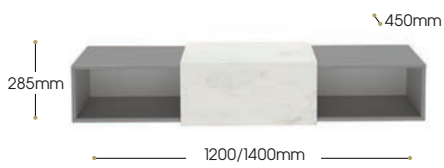

Price

£764.40

Latitude 1000mm-1200mm Vanity Unit (X1 300mm Storage Box & X1 500mm Storage Box)

Storage Boxes (W)300/500mm x (H)255mm x (D)350mm

Countertop (W)600mm x (H)285mm x (D)365mm

Option 3 1200mm-1400mm Vanity Units