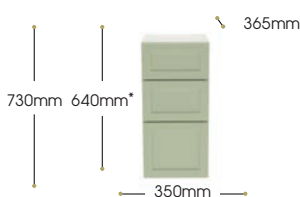

Long Door Length

*Cabinet 640mm & 820mm with legs