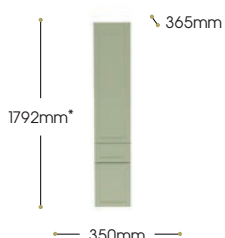

Standard Door Length

Dimensions W x D x H

Standard Depth

350mm x 365mm x 1792mm*

End Panel (required for any exposed cabinet sides). Panels sold individually.

365mm x 18mm x 1972mm

250mm x 18mm x 1972mm

Standard Door Codes	Long Door Codes		Price
	Right Hand Hinge	Left Hand Hinge	
350TDLUCU-SD	350TDLUCU-LDRH	350TDLUCU-LDLH	£695.00
	1972CEP		£110.87
	S1972CEP		£110.87