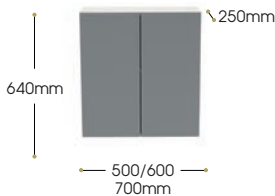

Two Door Wall Units

Hanging brackets for wall mounting included.

Dimensions W x D x H

Universal Depth

500mm x 250mm x 640mm
600mm x 250mm x 640mm
700mm x 250mm x 640mm

Codes

Price

End Panel (required for any exposed cabinet sides). Panels sold individually.

250mm x 18mm x 640mm

500WU-SD	£364.80
600WU-SD	£379.20
700WU-SD	£451.88

S640CEP £57.65