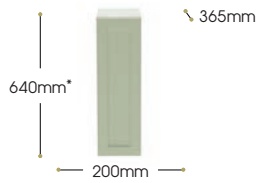

Pull Out Base Units

Hanging brackets for wall mounting & adjustable legs included.

Standard Door Length

Dimensions W x D x H

Standard Depth

200mm x 365mm x 640mm*

End Panel (required for any exposed cabinet sides). Panels sold individually.

365mm x 18mm x 640mm

365mm x 18mm x 820mm

Standard Door Codes	Long Door Codes		Price
200PDRWCU-SD	200PDRWCU-LD		£424.36
	640CEP		£57.65
	820CEP		£68.00