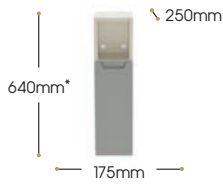

Toilet Roll Base Units

Hanging brackets for wall mounting & adjustable legs included.

Standard Door Length

Dimensions W x D x H

Universal Depth

175mm x 250mm x 640mm*

End Panel (required for any exposed cabinet sides). Panels sold individually.

250mm x 18mm x 640mm

250mm x 18mm x 820mm

Standard Door Codes		Long Door Codes		Price	
Right Hand Hinge	Left Hand Hinge	Right Hand Hinge	Left Hand Hinge		
S175TRU-SDRH	S175TRU-SDLH	S175TRU-LDRH	S175TRU-LDLH	£280.62	
				S640CEP	£57.65
				S820CEP	£68.00