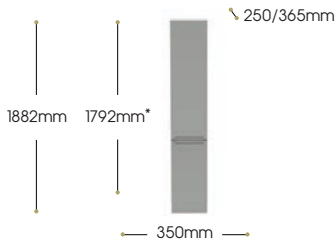

Long Door Length

*Cabinet 1972 with legs

Drawerline Tall Units

Hanging brackets for wall mounting & adjustable legs included.