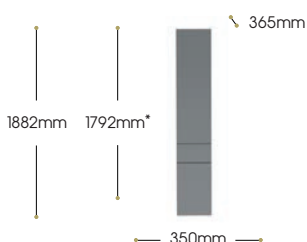

Long Door Length

*Cabinet 1972 with legs