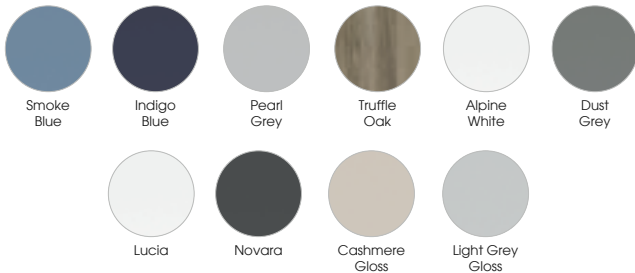

J-Pull Grip

An ultra-modern door design with an integrated J-pull handle, which creates a sleek look and works perfectly with matt or gloss finishes.

Pages 58-67