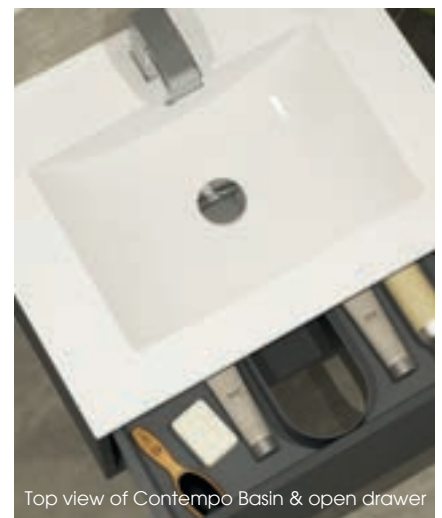

Contempo Double Drawer Basin
Unit With Ceramic Basin

450mm Depth

(H) 540mm x (D) 450mm

| | | |
|-------|-----------|---------|
| 500mm | CM5DDWSBU | £546.76 |
| 600mm | CM6DDWSBU | £580.21 |

Top view of Contempo Basin & open drawer