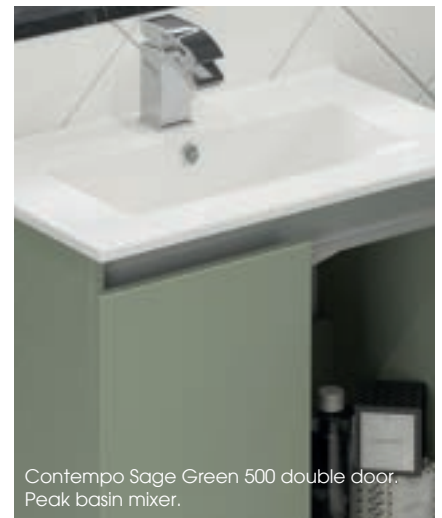

450mm Depth

(H) 540mm x (D) 450mm

500mm CM5DDOSBU £418.50
600mm CM6DDOSBU £451.97

Contempo Double Door Basin
Unit With Ceramic Basin

370mm Depth

(H) 540mm x (D) 370mm

500mm 2/CM5DDOSBU £411.76
600mm 2/CM6DDOSBU £445.50